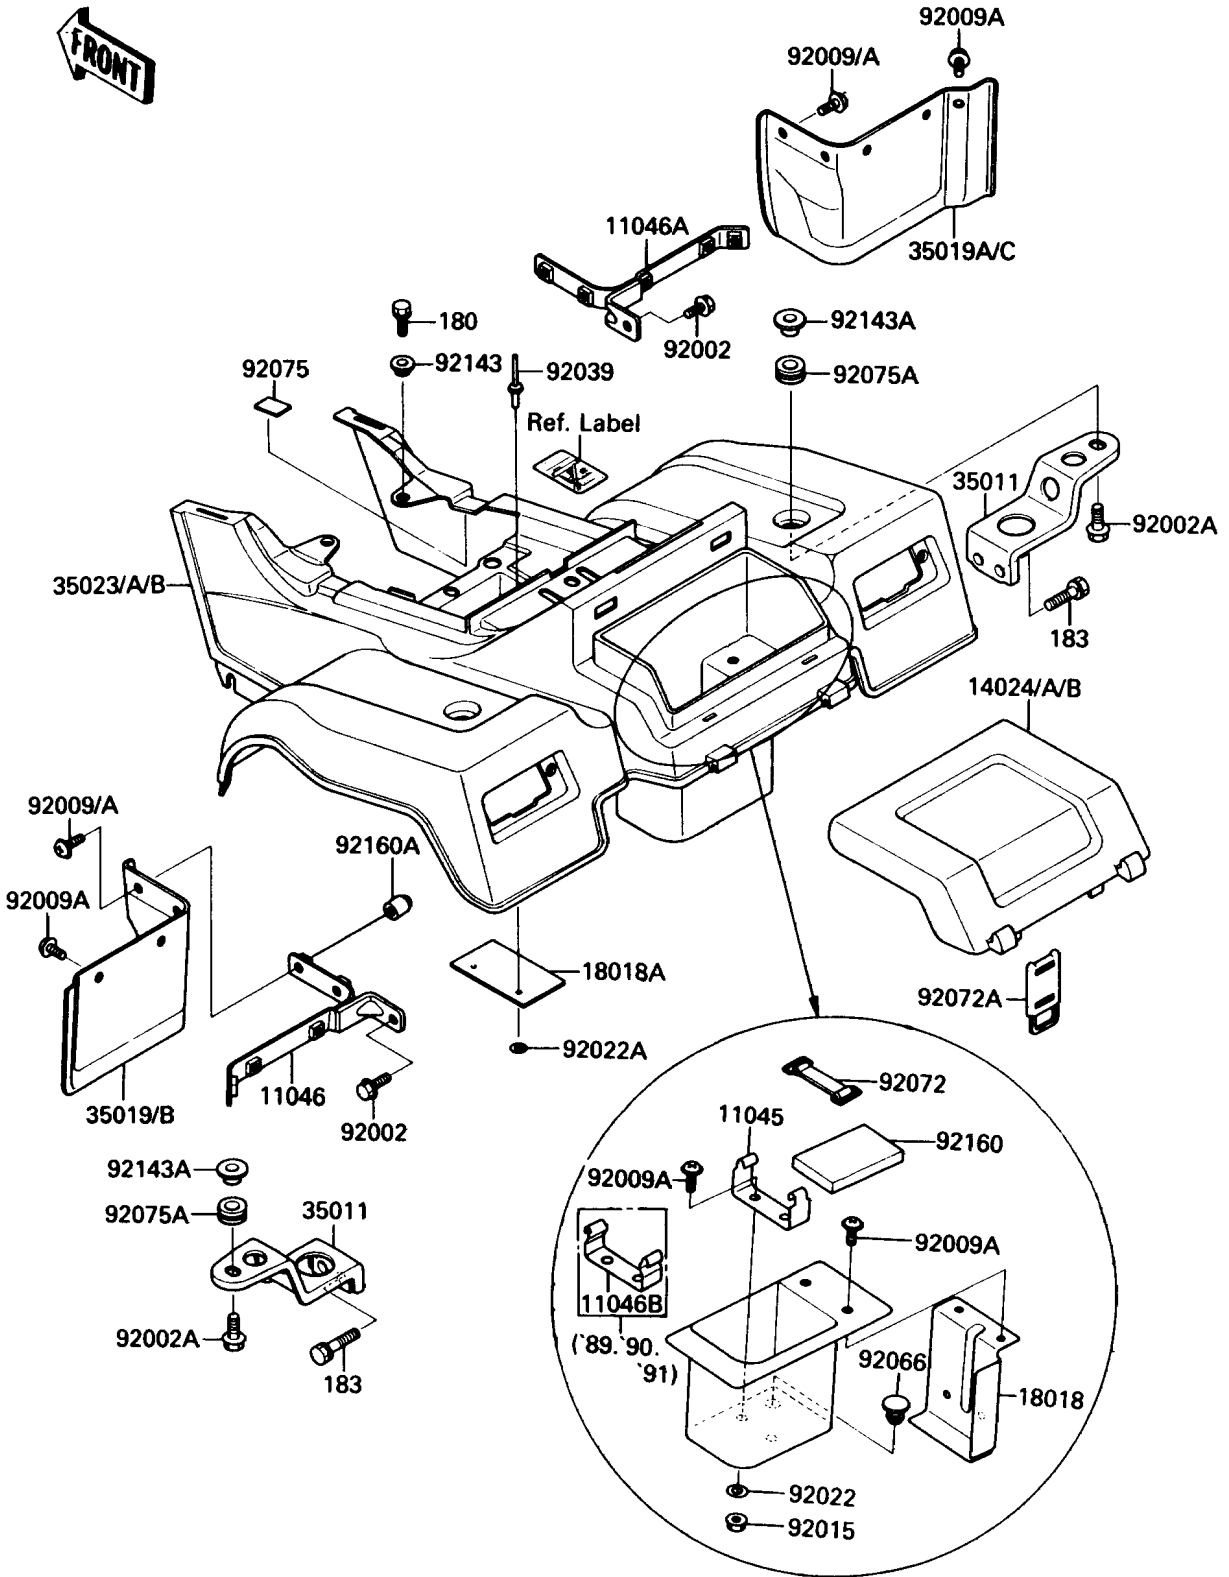

1991 Bayou 220 PARTS DIAGRAM

Rear Fender

F2172

1991 Bayou 220 PARTS LIST

Rear Fender

ITEM NAME	PART NUMBER	QUANTITY
BOLT-UPSET-WS (Ref # 180)	180D0618	2
BOLT-UPSET-WS-SMALL (Ref # 183)	183J0814	4
BRACKET,REAR FLAP,LH (Ref # 11046)	11045-1731	1
BRACKET,REAR FLAP,RH (Ref # 11046A)	11045-1732	1
BRACKET,TOOL BAND (Ref # 11046B)	11046-1451	1
COVER,REAR FENDER,BLACK (Ref # 14024)	14024-1477-6D	1
COVER,REAR FENDER,F.RED (Ref # 14024B)	14024-1477-6L	1
PLATE-HEAT GUARD (Ref # 18018)	18018-1075	1
PLATE-HEAT GUARD (Ref # 18018A)	18018-1079	1
STAY,REAR FENDER (Ref # 35011)	35011-1363	2
FLAP,RR,LH (Ref # 35019B)	35019-1253	1
FLAP,RR,RH (Ref # 35019C)	35019-1254	1
FENDER-REAR,BLACK (Ref # 35023)	35023-1196-6D	1
FENDER-REAR,F.RED (Ref # 35023B)	35023-1196-6L	1
BOLT,6X14 (Ref # 92002)	92002-1351	2
BOLT,FLANGED,8X25 (Ref # 92002A)	92002-1591	2
SCREW,6X22,BLACK (Ref # 92009)	92009-1256	2
SCREW,6X14 (Ref # 92009A)	92009-1288	12
NUT,FLANGED,6MM,BLACK (Ref # 92015)	92015-1237	2
WASHER,6.5X20X1.6 (Ref # 92022)	92022-1804	2
WASHER (Ref # 92022A)	92022-4017	2
RIVET,POP (Ref # 92039)	92039-4006	2
PLUG,11X3.2 (Ref # 92066)	92074-038	1
BAND (Ref # 92072)	92072-1085	1
BAND (Ref # 92072A)	92072-1227	2
DAMPER (Ref # 92075)	92075-1830	2
DAMPER (Ref # 92075A)	92075-1898	2
COLLAR,L=6.5 (Ref # 92143)	92143-1025	2
COLLAR,MUFFLER FITTING (Ref # 92143A)	92143-1069	2

1991 Bayou 220 PARTS LIST

Rear Fender

ITEM NAME	PART NUMBER	QUANTITY
DAMPER,TOOL KIT (Ref # 92160)	92160-1076	1
DAMPER (Ref # 92160A)	92160-1111	2