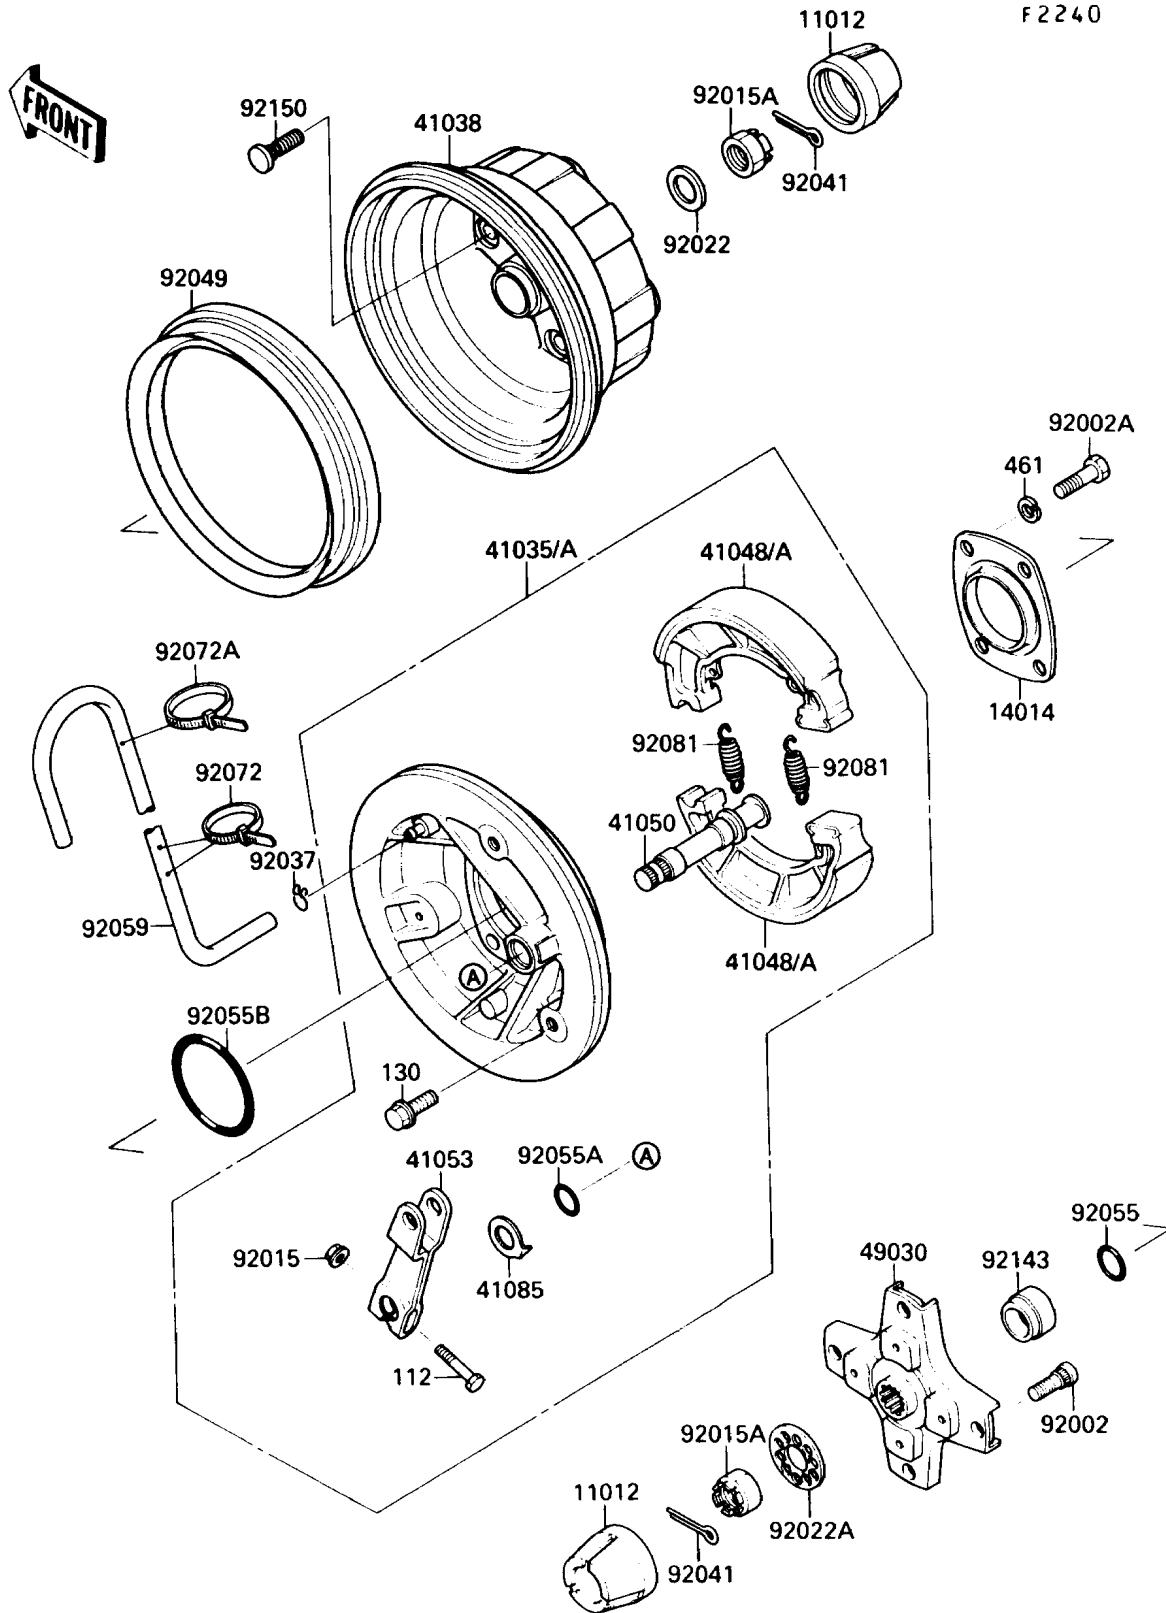

# 1989 Bayou 220 PARTS DIAGRAM

Rear Hub

# 1989 Bayou 220 PARTS LIST

## Rear Hub

ITEM NAME	PART NUMBER	QUANTITY
BOLT-UPSET (Ref # 112)	112H0640	1
BOLT-FLANGED,10X16 (Ref # 130)	130B1016	1
WASHER-SPRING,10MM (Ref # 461)	461F1000	4
CAP,WHEEL (Ref # 11012)	11012-1519	2
PLATE-POSITION (Ref # 14014)	14014-1072	1
PANEL-ASSY-BRAKE,RR,RH (Ref # 41035)	41035-1228	1
DRUM,RR (Ref # 41038)	41038-1201	1
SHOE-BRAKE (Ref # 41048)	41048-1058	2
CAM-BRAKE (Ref # 41050)	41050-1074	1
LEVER-BRAKE CAM (Ref # 41053)	41053-1064	1
INDICATOR (Ref # 41085)	41085-1053	1
HUB,RR,LH (Ref # 49030)	49030-1086	1
BOLT,10MM (Ref # 92002)	92002-1459	4
BOLT,10X30 (Ref # 92002A)	92002-1918	4
NUT,6MM (Ref # 92015)	41072-007	1
NUT,CASTLE,18MM (Ref # 92015A)	42045-018	2
WASHER,18.3X34X4.5 (Ref # 92022)	92022-1658	1
WASHER,T=4.5 (Ref # 92022A)	92022-1794	1
CLAMP,TUBE (Ref # 92037)	92037-147	1
COTTER,4.0X35 (Ref # 92041)	92041-1053	2
SEAL-OIL (Ref # 92049)	92049-1242	1
RING-O,24.7MM (Ref # 92055)	92055-1160	1
RING-O,ID=16.4 (Ref # 92055A)	92055-1376	1
RING-O (Ref # 92055B)	92055-3018	1
TUBE,4.7X9.5X1240 (Ref # 92059)	92059-1968	1
BAND,L=123 (Ref # 92072)	92072-030	2
BAND,L=149 (Ref # 92072A)	92072-031	1
SPRING,BRAKE SHOE (Ref # 92081)	42020-004	2
COLLAR,L=18 (Ref # 92143)	92143-1115	1

# 1989 Bayou 220 PARTS LIST

Rear Hub

ITEM NAME	PART NUMBER	QUANTITY
BOLT,10MM (Ref # 92150)	92150-1110	4