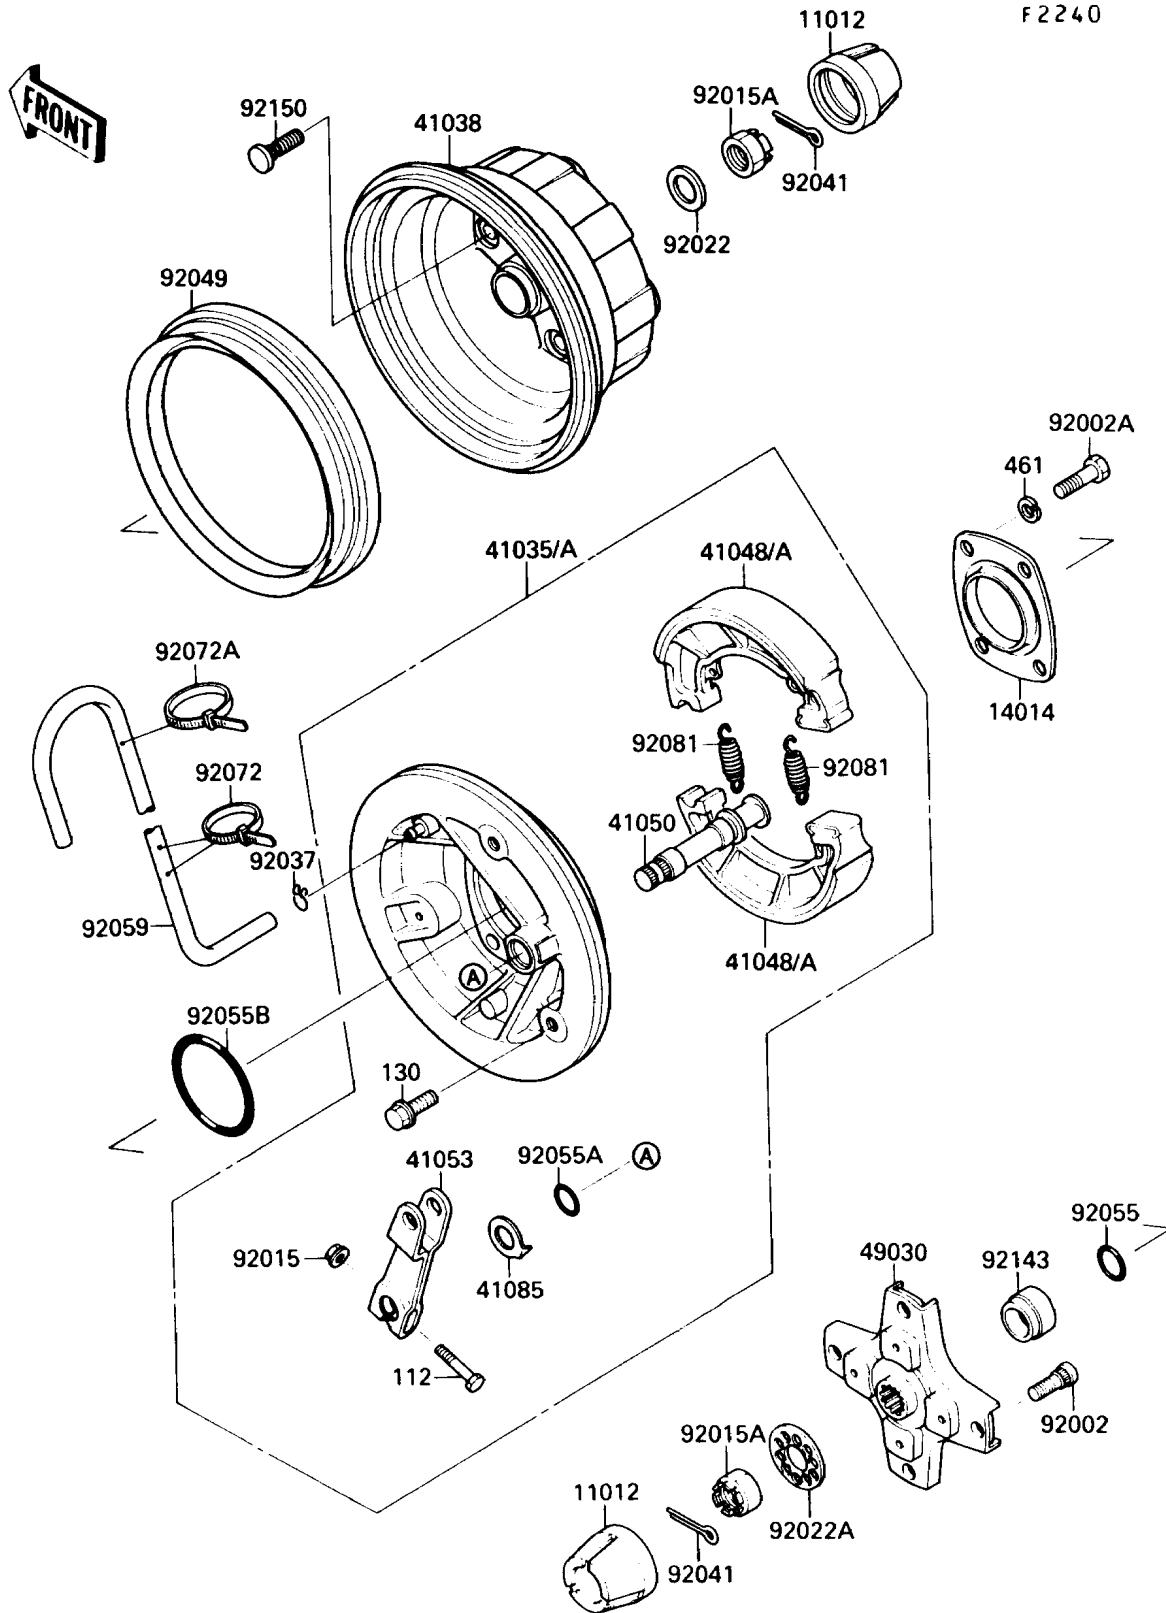

1991 Bayou 220 PARTS DIAGRAM

Rear Hub

1991 Bayou 220 PARTS LIST

Rear Hub

ITEM NAME	PART NUMBER	QUANTITY
BOLT-UPSET (Ref # 112)	112H0640	1
BOLT-FLANGED,10X16 (Ref # 130)	130B1016	1
WASHER-SPRING,10MM (Ref # 461)	461F1000	4
CAP,WHEEL (Ref # 11012)	11012-1519	2
PLATE-POSITION (Ref # 14014)	14014-1072	1
PANEL-ASSY-BRAKE,RR,RH (Ref # 41035A)	41035-1239	1
DRUM,RR (Ref # 41038)	41038-1201	1
SHOE-BRAKE (Ref # 41048A)	41048-1069	2
CAM-BRAKE (Ref # 41050)	41050-1074	1
LEVER-BRAKE CAM (Ref # 41053)	41053-1064	1
INDICATOR (Ref # 41085)	41085-1053	1
HUB,RR,LH (Ref # 49030)	49030-1086	1
BOLT,10MM (Ref # 92002)	92002-1459	4
BOLT,10X30 (Ref # 92002A)	92002-1918	4
NUT,6MM (Ref # 92015)	41072-007	1
NUT,CASTLE,18MM (Ref # 92015A)	42045-018	2
WASHER,18.3X34X4.5 (Ref # 92022)	92022-1658	1
WASHER,T=4.5 (Ref # 92022A)	92022-1794	1
CLAMP,TUBE (Ref # 92037)	92037-147	1
COTTER,4.0X35 (Ref # 92041)	92041-1053	2
SEAL-OIL (Ref # 92049)	92049-1242	1
RING-O,24.7MM (Ref # 92055)	92055-1160	1
RING-O,ID=16.4 (Ref # 92055A)	92055-1376	1
RING-O (Ref # 92055B)	92055-3018	1
TUBE,4.7X9.5X1240 (Ref # 92059)	92059-1968	1
BAND,L=123 (Ref # 92072)	92072-030	2
BAND,L=149 (Ref # 92072A)	92072-031	1
SPRING,BRAKE SHOE (Ref # 92081)	42020-004	2
COLLAR,L=18 (Ref # 92143)	92143-1115	1

1991 Bayou 220 PARTS LIST

Rear Hub

ITEM NAME	PART NUMBER	QUANTITY
BOLT,10MM (Ref # 92150)	92150-1110	4