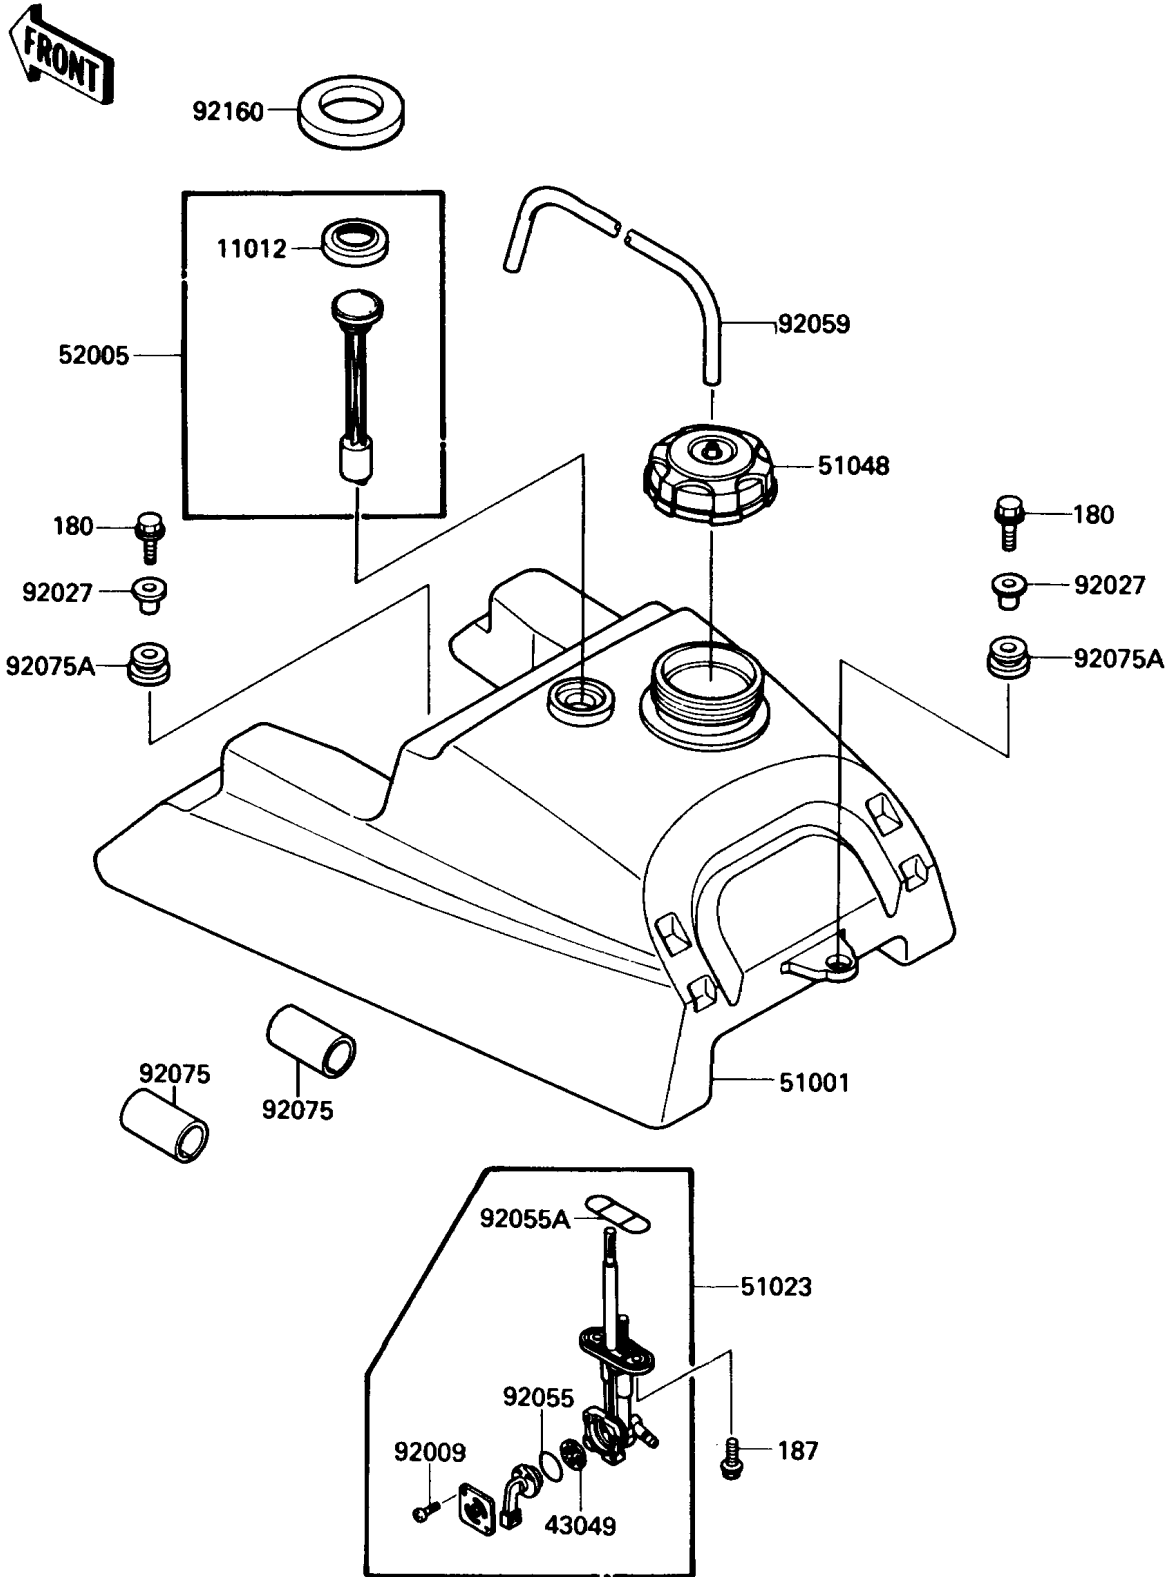

1988 Bayou 220 PARTS DIAGRAM

Fuel Tank

F2410-0367

1988 Bayou 220 PARTS LIST

Fuel Tank

ITEM NAME	PART NUMBER	QUANTITY
BOLT-UPSET-WS,6X25 (Ref # 180)	180D0625	3
BOLT-UPSET-WSP (Ref # 187)	187B0614	2
CAP,FUEL GAUGE (Ref # 11012)	11012-1627	1
PACKING,FUEL TAP LEVER (Ref # 43049)	43049-1017	1
TANK-COMP-FUEL (Ref # 51001)	51001-1272	1
TAP-ASSY,FUEL (Ref # 51023)	51023-1141	1
CAP-ASSY-TANK,FUEL (Ref # 51048)	51048-1090	1
GAUGE,FUEL (Ref # 52005)	52005-1086	1
SCREW,3X5 (Ref # 92009)	92009-1123	2
COLLAR,L=16.1 (Ref # 92027)	92027-1847	3
RING-O,FUEL TAP LEVER (Ref # 92055)	92055-1111	1
RING-O,FUEL TAP PACKING (Ref # 92055A)	92055-1348	1
TUBE,5X9.4X250 (Ref # 92059)	92059-1967	1
DAMPER,FUEL TANK,FR,UNDER (Ref # 92075)	92075-1369	2
DAMPER (Ref # 92075A)	92075-1787	3
DAMPER,42.5X70X8.5 (Ref # 92160)	92075-1988	1