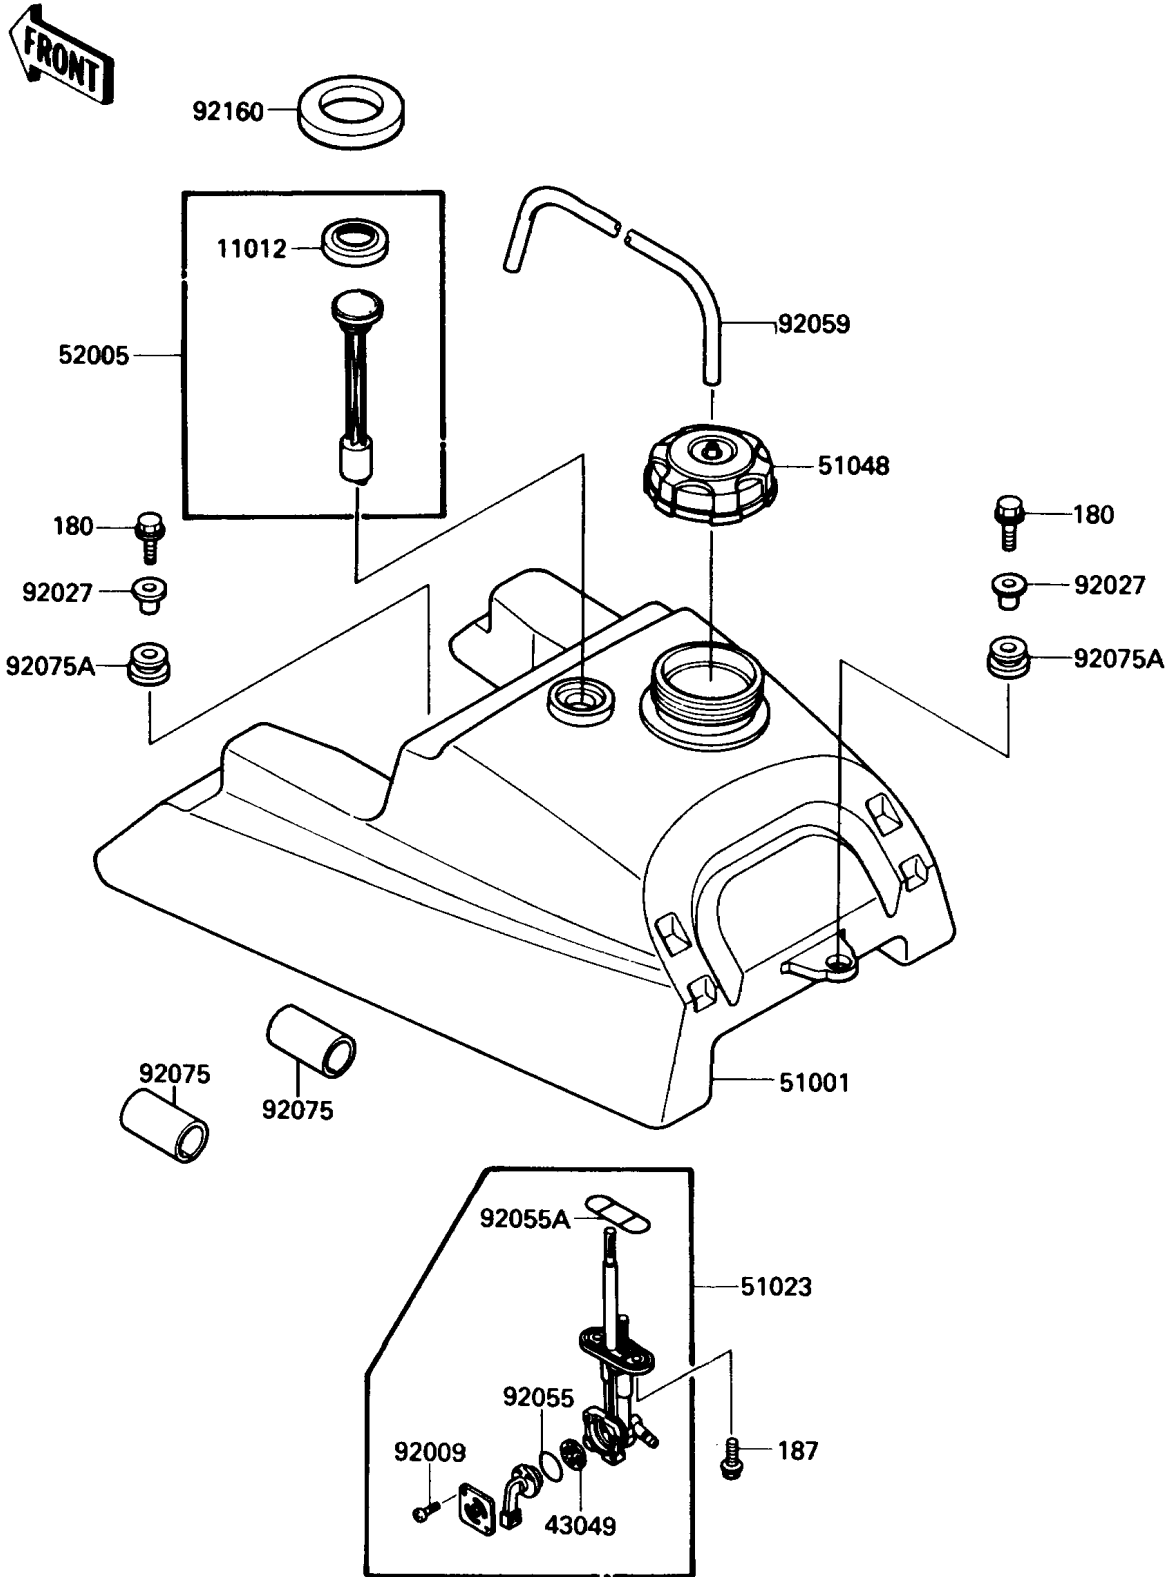

1989 Bayou 220 PARTS DIAGRAM

Fuel Tank

F2410-0367

1989 Bayou 220 PARTS LIST

Fuel Tank

ITEM NAME	PART NUMBER	QUANTITY
BOLT-UPSET-WS,6X25 (Ref # 180)	180D0625	3
BOLT-UPSET-WSP (Ref # 187)	187B0614	2
CAP,FUEL GAUGE (Ref # 11012)	11012-1627	1
PACKING,FUEL TAP LEVER (Ref # 43049)	43049-1017	1
TANK-COMP-FUEL (Ref # 51001)	51001-1272	1
TAP-ASSY,FUEL (Ref # 51023)	51023-1141	1
CAP-ASSY-TANK,FUEL (Ref # 51048)	51048-1090	1
GAUGE,FUEL (Ref # 52005)	52005-1086	1
SCREW,3X5 (Ref # 92009)	92009-1123	2
COLLAR,L=16.1 (Ref # 92027)	92027-1847	3
RING-O,FUEL TAP LEVER (Ref # 92055)	92055-1111	1
RING-O,FUEL TAP PACKING (Ref # 92055A)	92055-1348	1
TUBE,5X9.4X250 (Ref # 92059)	92059-1967	1
DAMPER,FUEL TANK,FR,UNDER (Ref # 92075)	92075-1369	2
DAMPER (Ref # 92075A)	92075-1787	3
DAMPER,42.5X70X8.5 (Ref # 92160)	92075-1988	1