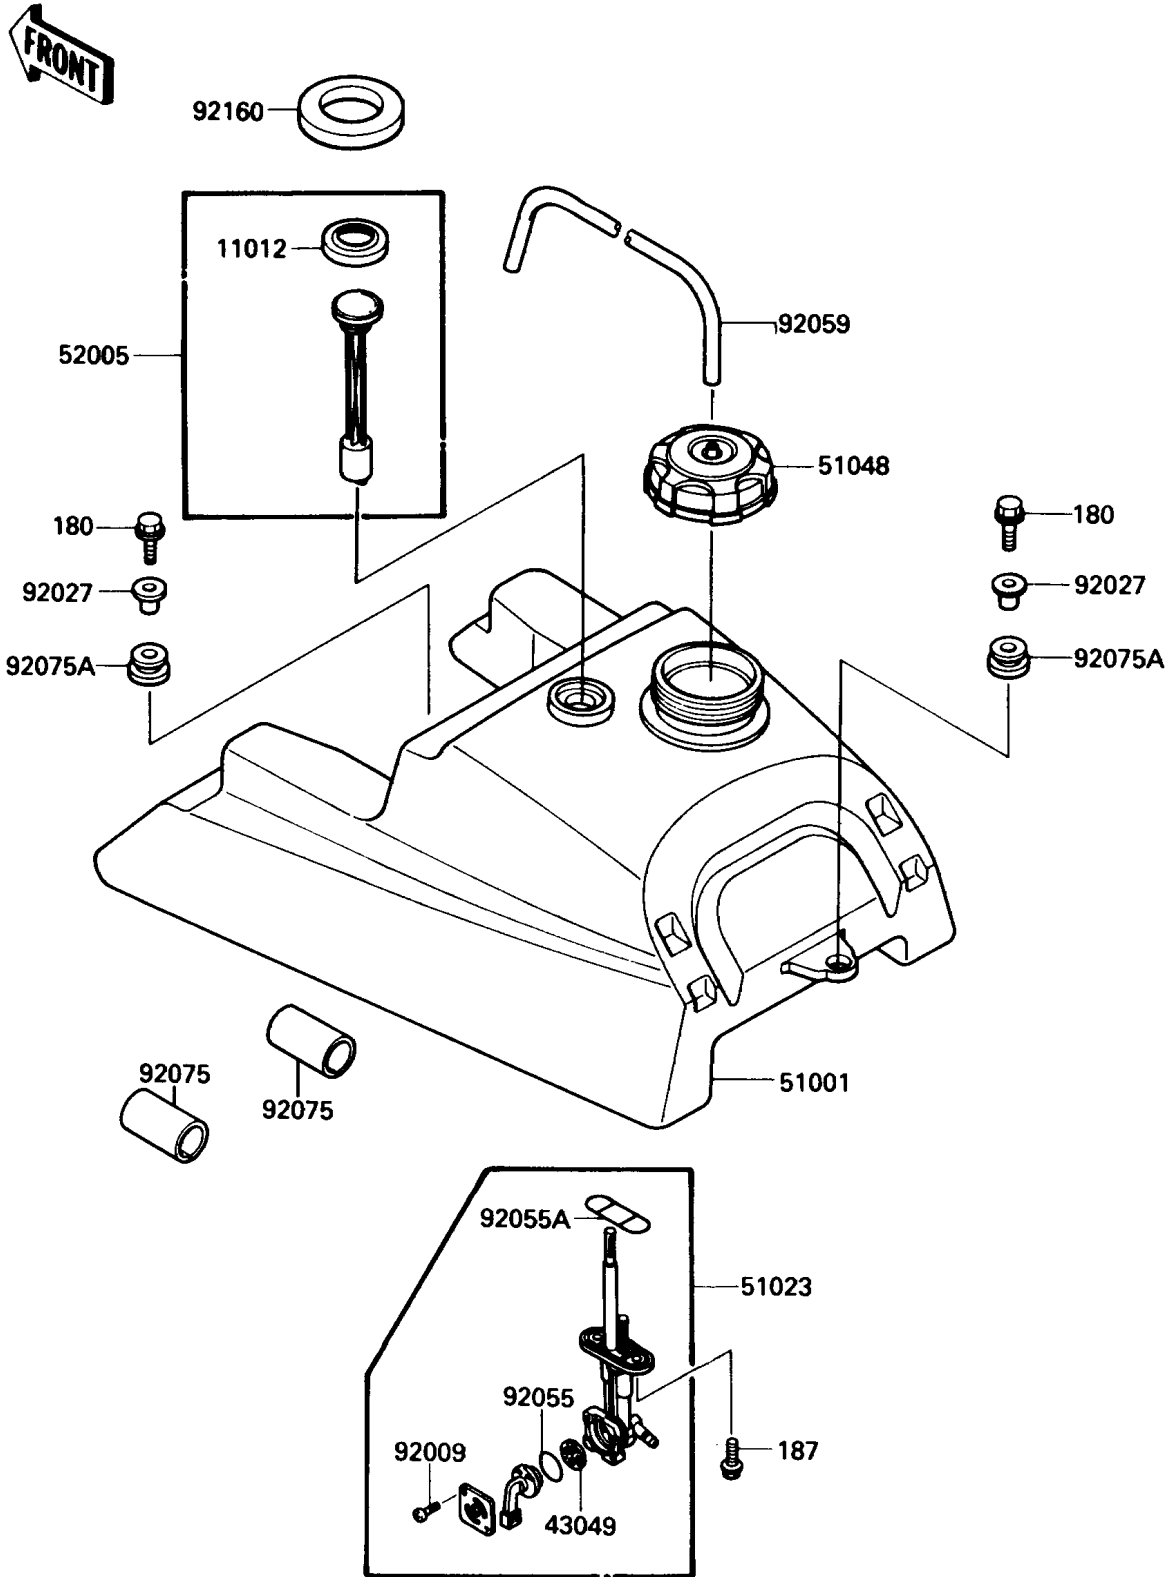

# 1990 Bayou 220 PARTS DIAGRAM

Fuel Tank

F2410-0367

# 1990 Bayou 220 PARTS LIST

## Fuel Tank

ITEM NAME	PART NUMBER	QUANTITY
BOLT-UPSET-WS,6X25 (Ref # 180)	180D0625	3
BOLT-UPSET-WSP (Ref # 187)	187B0614	2
CAP,FUEL GAUGE (Ref # 11012)	11012-1627	1
PACKING,FUEL TAP LEVER (Ref # 43049)	43049-1017	1
TANK-COMP-FUEL (Ref # 51001)	51001-1272	1
TAP-ASSY,FUEL (Ref # 51023)	51023-1141	1
CAP-ASSY-TANK,FUEL (Ref # 51048)	51048-1090	1
GAUGE,FUEL (Ref # 52005)	52005-1086	1
SCREW,3X5 (Ref # 92009)	92009-1123	2
COLLAR,L=16.1 (Ref # 92027)	92027-1847	3
RING-O,FUEL TAP LEVER (Ref # 92055)	92055-1111	1
RING-O,FUEL TAP PACKING (Ref # 92055A)	92055-1348	1
TUBE,5X9.4X250 (Ref # 92059)	92059-1967	1
DAMPER,FUEL TANK,FR,UNDER (Ref # 92075)	92075-1369	2
DAMPER (Ref # 92075A)	92075-1787	3
DAMPER,42.5X70X8.5 (Ref # 92160)	92075-1988	1