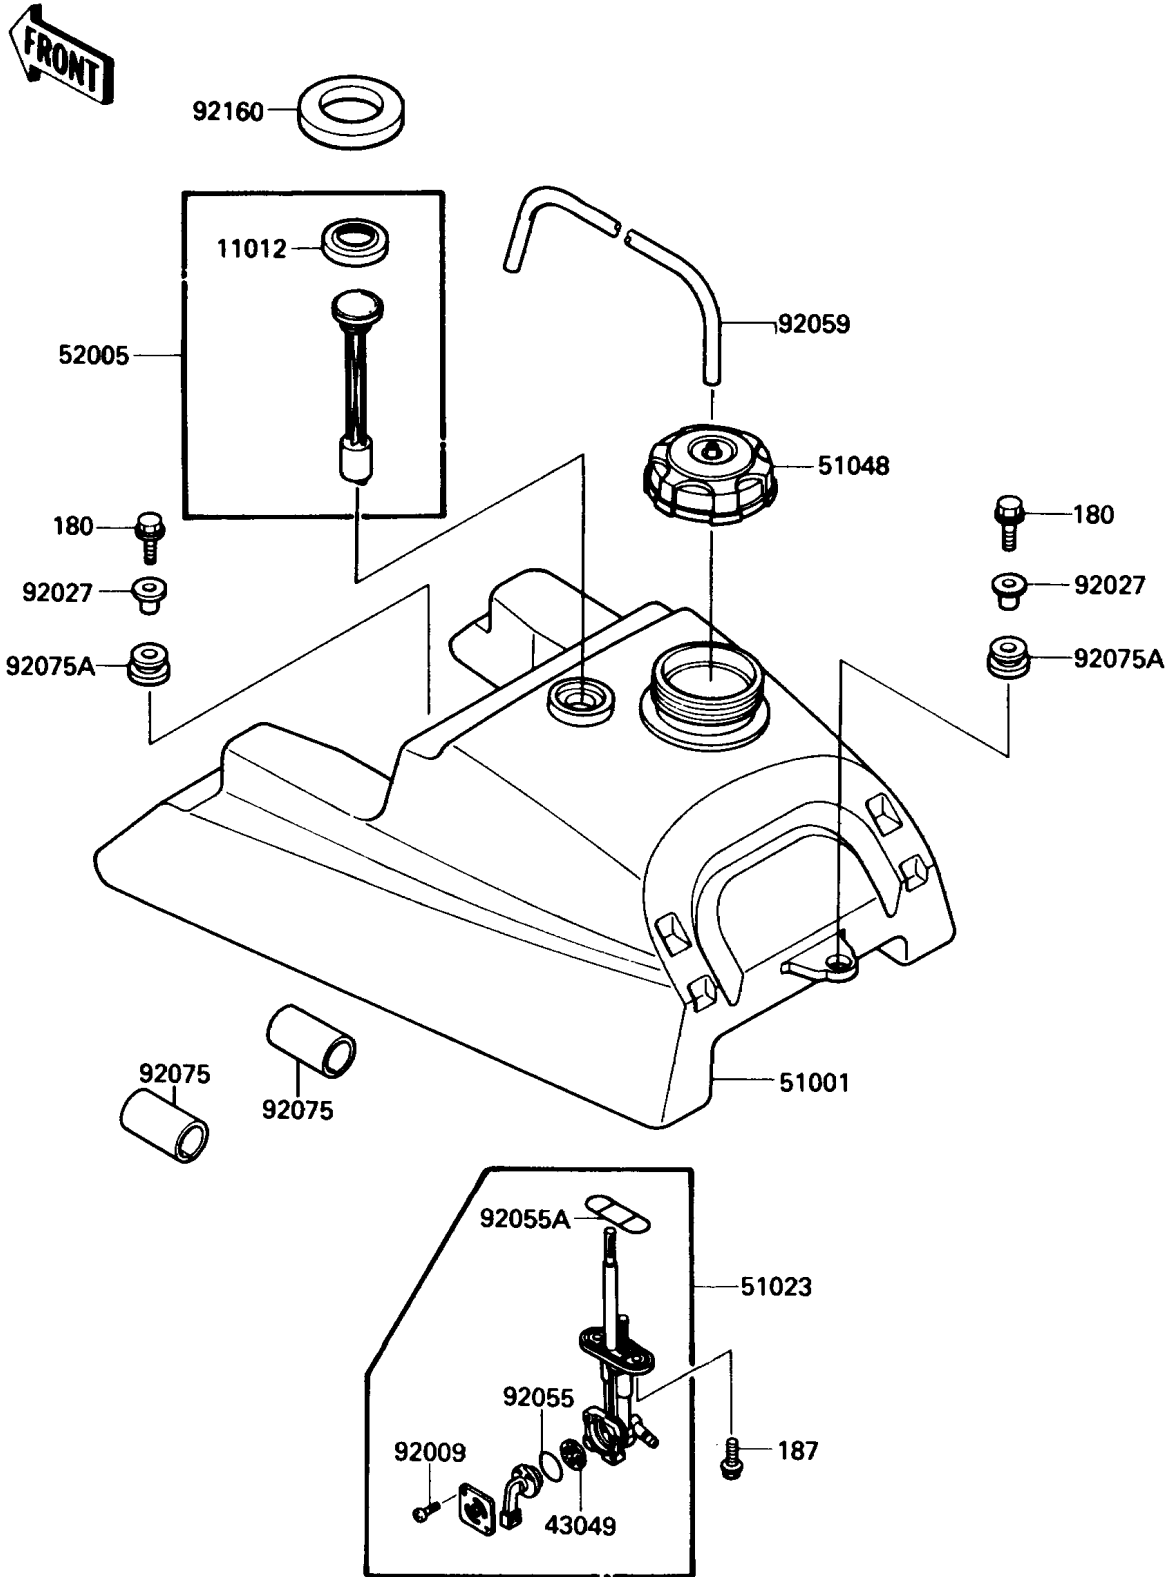

1991 Bayou 220 PARTS DIAGRAM

Fuel Tank

F2410-0367

1991 Bayou 220 PARTS LIST

Fuel Tank

ITEM NAME	PART NUMBER	QUANTITY
BOLT-UPSET-WS,6X25 (Ref # 180)	180D0625	3
BOLT-UPSET-WSP (Ref # 187)	187B0614	2
CAP,FUEL GAUGE (Ref # 11012)	11012-1627	1
PACKING,FUEL TAP LEVER (Ref # 43049)	43049-1017	1
TANK-COMP-FUEL (Ref # 51001)	51001-1272	1
TAP-ASSY,FUEL (Ref # 51023)	51023-1141	1
CAP-ASSY-TANK,FUEL (Ref # 51048)	51048-1090	1
GAUGE,FUEL (Ref # 52005)	52005-1086	1
SCREW,3X5 (Ref # 92009)	92009-1123	2
COLLAR,L=16.1 (Ref # 92027)	92027-1847	3
RING-O,FUEL TAP LEVER (Ref # 92055)	92055-1111	1
RING-O,FUEL TAP PACKING (Ref # 92055A)	92055-1348	1
TUBE,5X9.4X250 (Ref # 92059)	92059-1967	1
DAMPER,FUEL TANK,FR,UNDER (Ref # 92075)	92075-1369	2
DAMPER (Ref # 92075A)	92075-1787	3
DAMPER,42.5X70X8.5 (Ref # 92160)	92075-1988	1