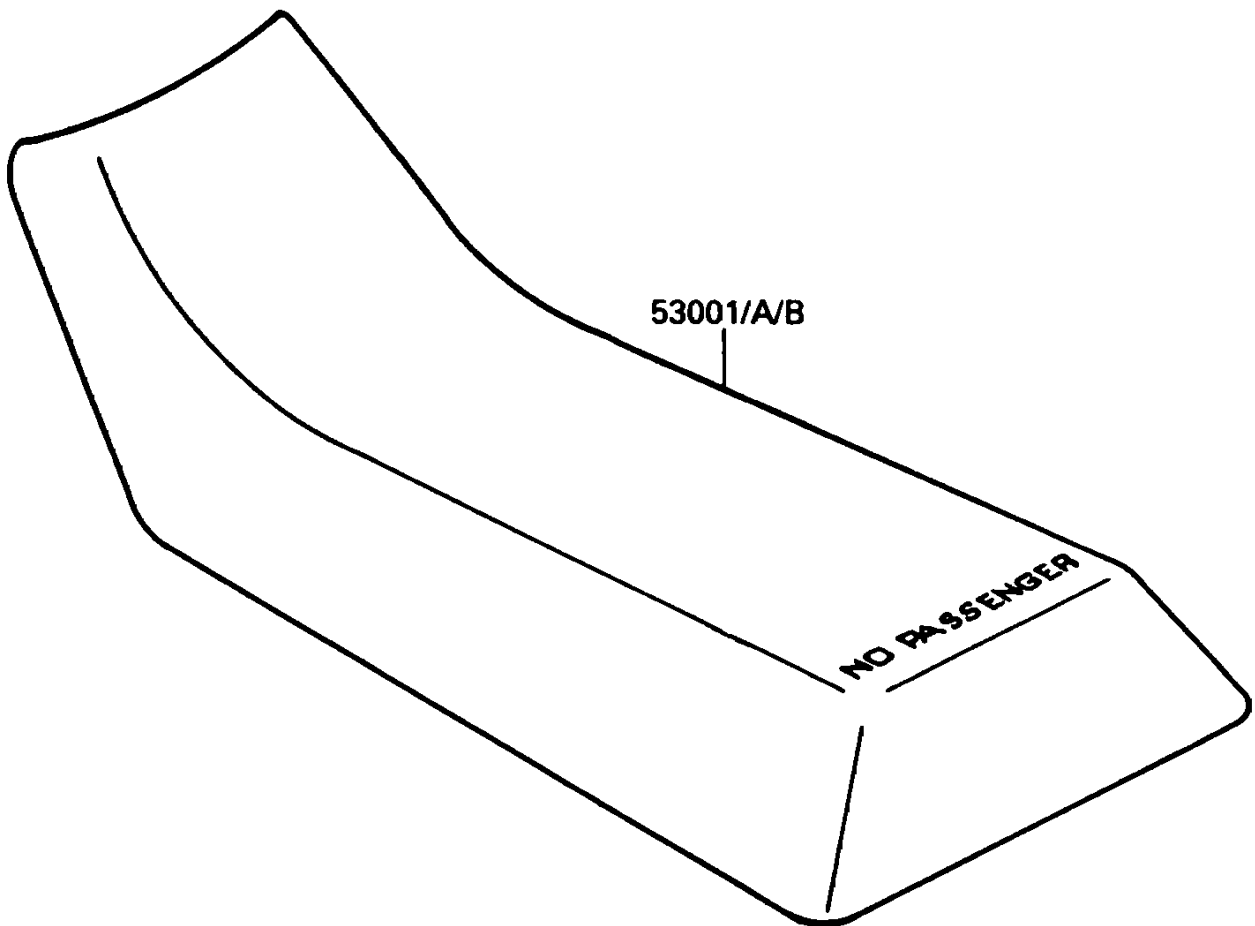

1990 Bayou 220 PARTS DIAGRAM

Seat

F2510-0322

1990 Bayou 220 PARTS LIST

Seat

ITEM NAME	PART NUMBER	QUANTITY
SEAT-ASSY,BLACK (Ref # 53001)	53001-1516-MA	1