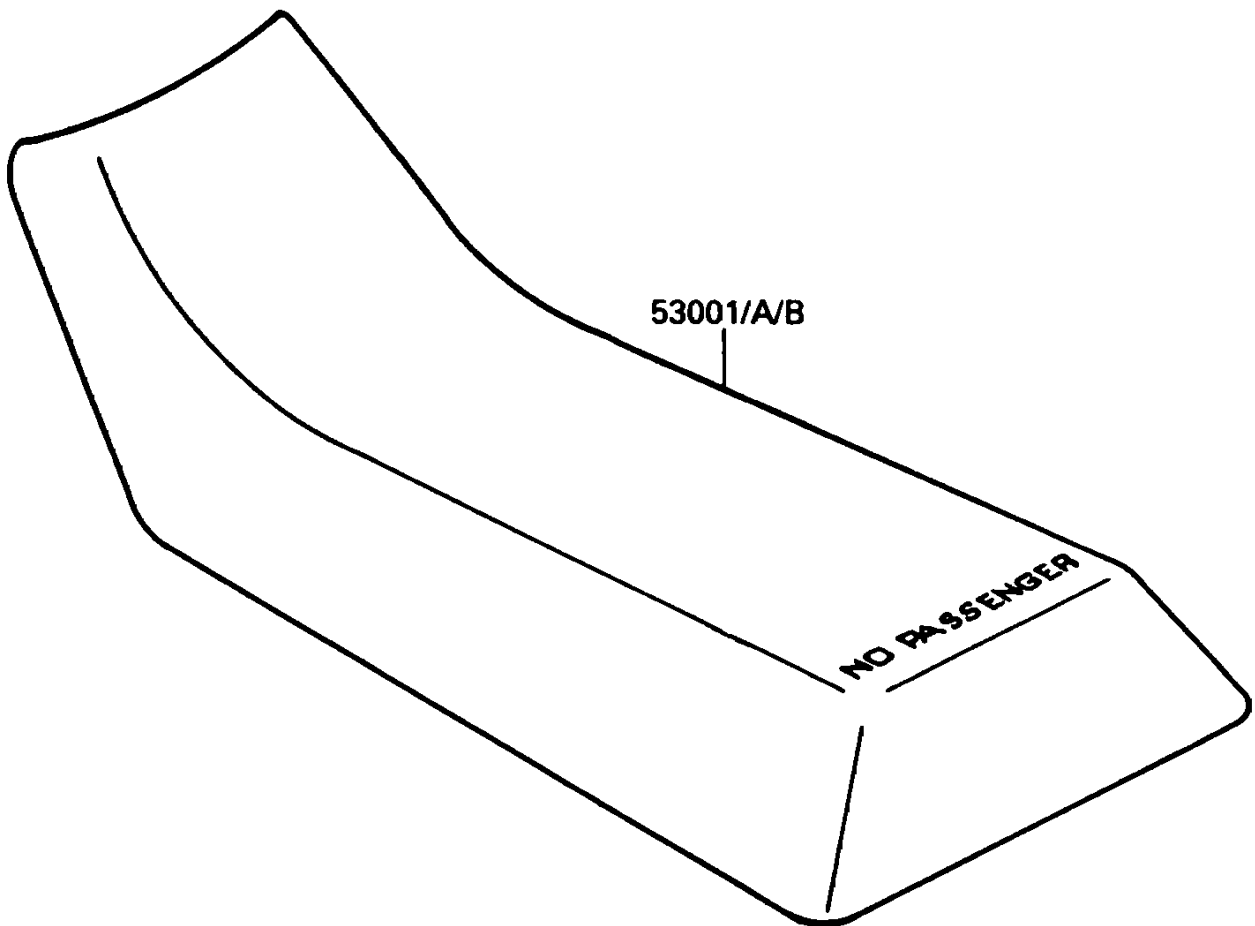

1991 Bayou 220 PARTS DIAGRAM

Seat

F2510-0322

1991 Bayou 220 PARTS LIST

Seat

ITEM NAME	PART NUMBER	QUANTITY
SEAT-ASSY,BLACK (Ref # 53001)	53001-1516-MA	1