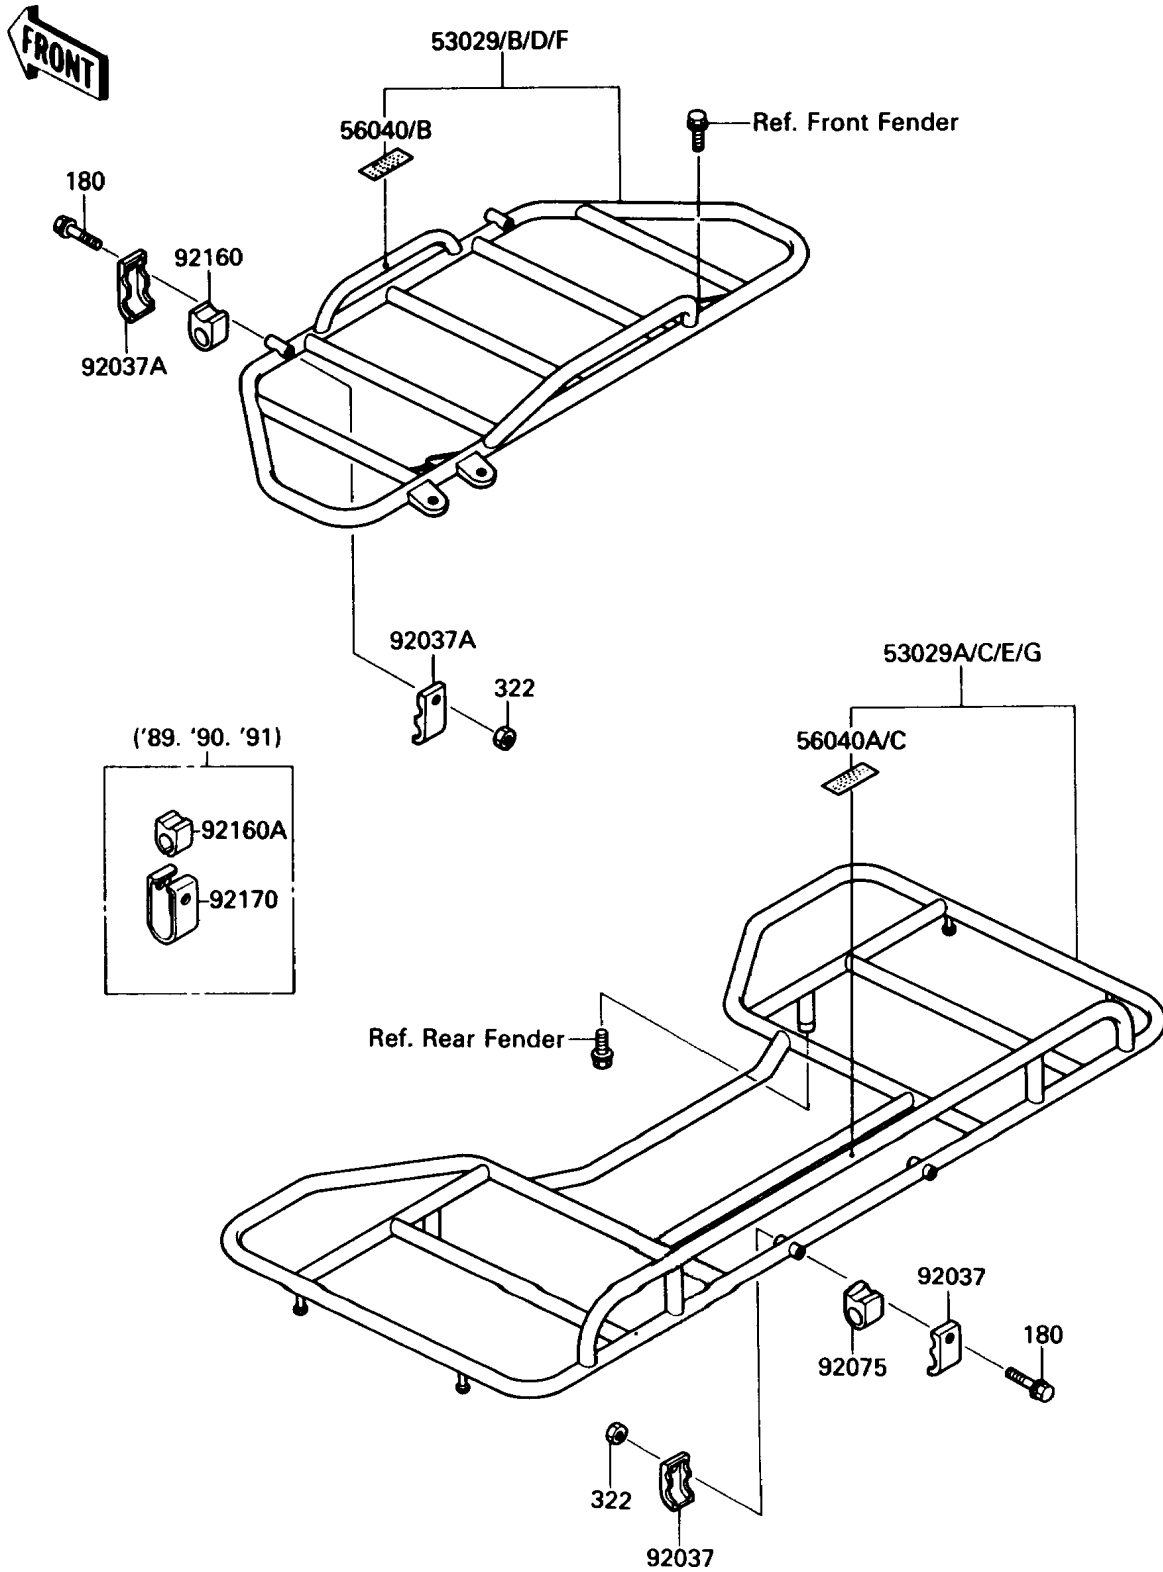

1990 Bayou 220 PARTS DIAGRAM

Carrier

F2520

1990 Bayou 220 PARTS LIST

Carrier

ITEM NAME	PART NUMBER	QUANTITY
BOLT-UPSET-WS (Ref # 180)	180J0640	4
NUT-CAP,6MM,BLACK (Ref # 322)	322C0600	4
LABEL-WARNING,MAXIMUM LOAD (Ref # 56040B)	56040-1264	1
LABEL-WARNING,MAXIMUM LOAD (Ref # 56040C)	56040-1265	1
DAMPER (Ref # 92160A)	92160-1112	4
CLAMP (Ref # 92170)	92170-1075	4
CARRIER,FR (Ref # 53029D)	53029-1113	1
CARRIER,RR (Ref # 53029E)	53029-1114	1
CARRIER,FR (Ref # 53029F)	53029-1118	1
CARRIER,RR (Ref # 53029G)	53029-1119	1