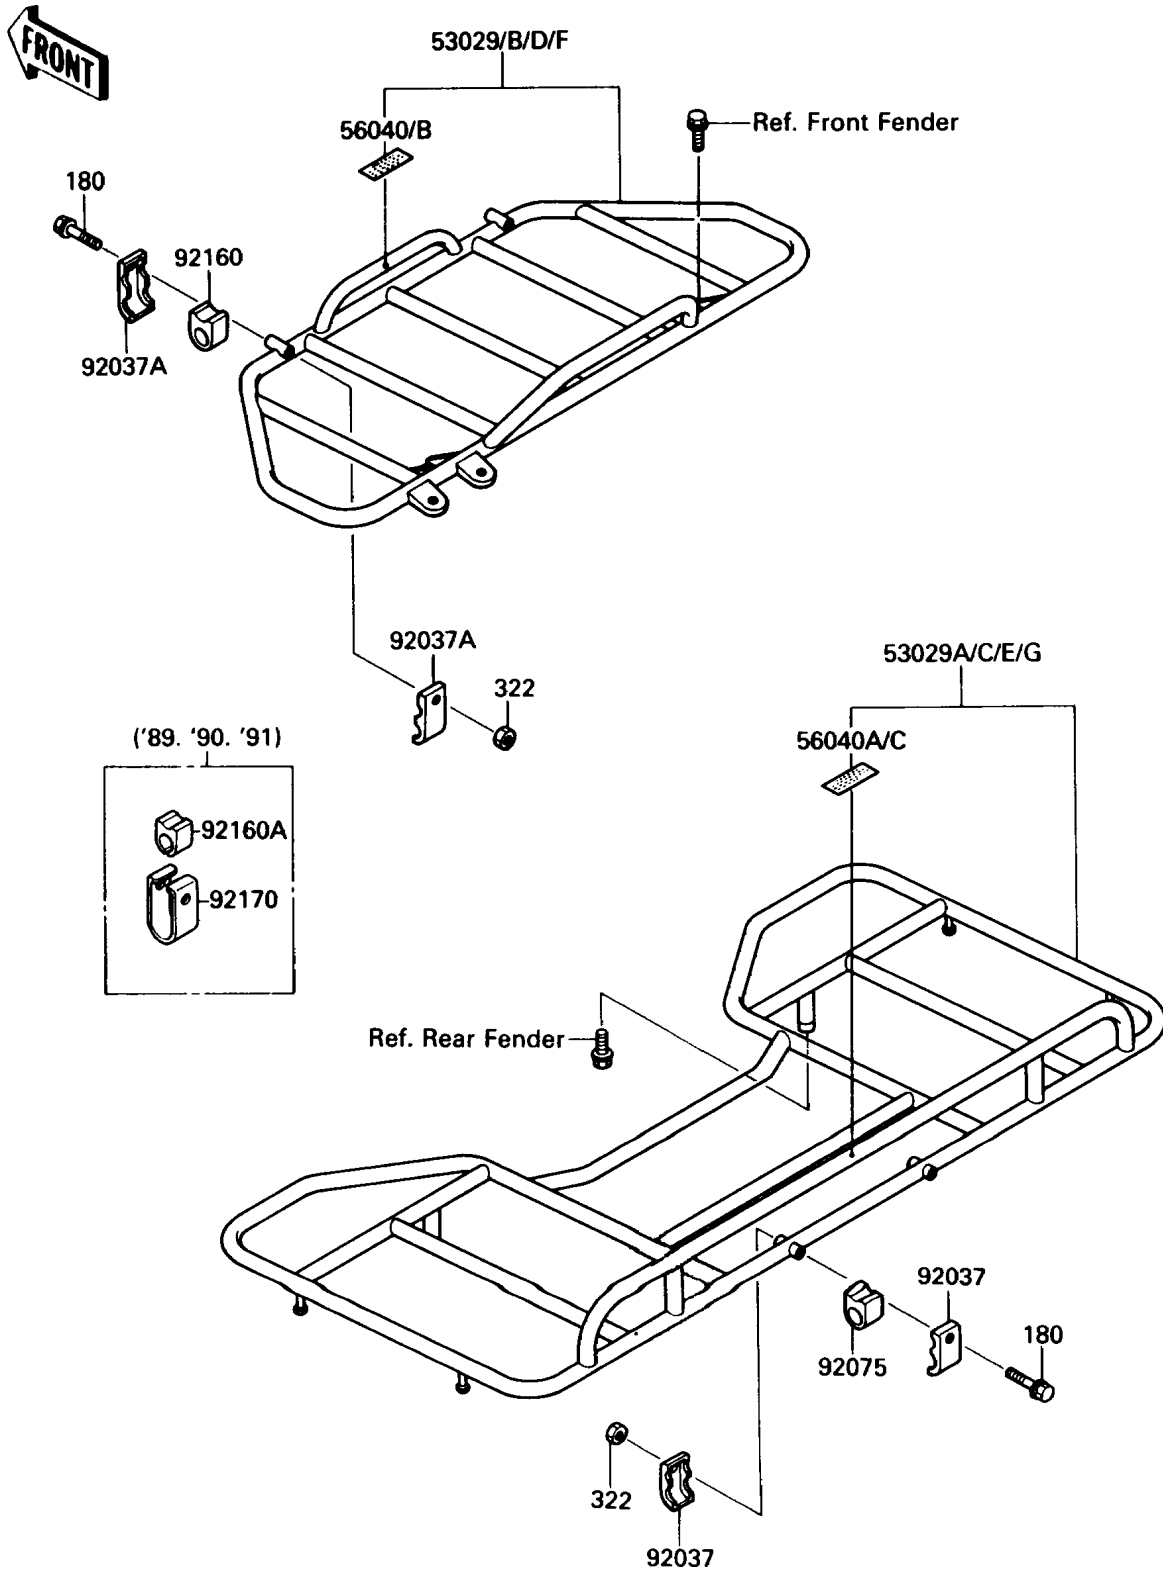

1991 Bayou 220 PARTS DIAGRAM

Carrier

F2520

1991 Bayou 220 PARTS LIST

Carrier

ITEM NAME	PART NUMBER	QUANTITY
BOLT-UPSET-WS (Ref # 180)	180J0640	4
NUT-CAP,6MM,BLACK (Ref # 322)	322C0600	4
LABEL-WARNING,MAXIMUM LOAD (Ref # 56040B)	56040-1264	1
LABEL-WARNING,MAXIMUM LOAD (Ref # 56040C)	56040-1265	1
DAMPER (Ref # 92160A)	92160-1112	4
CLAMP (Ref # 92170)	92170-1075	4
CARRIER,FR (Ref # 53029D)	53029-1113	1
CARRIER,RR (Ref # 53029E)	53029-1114	1
CARRIER,FR (Ref # 53029F)	53029-1118	1
CARRIER,RR (Ref # 53029G)	53029-1119	1