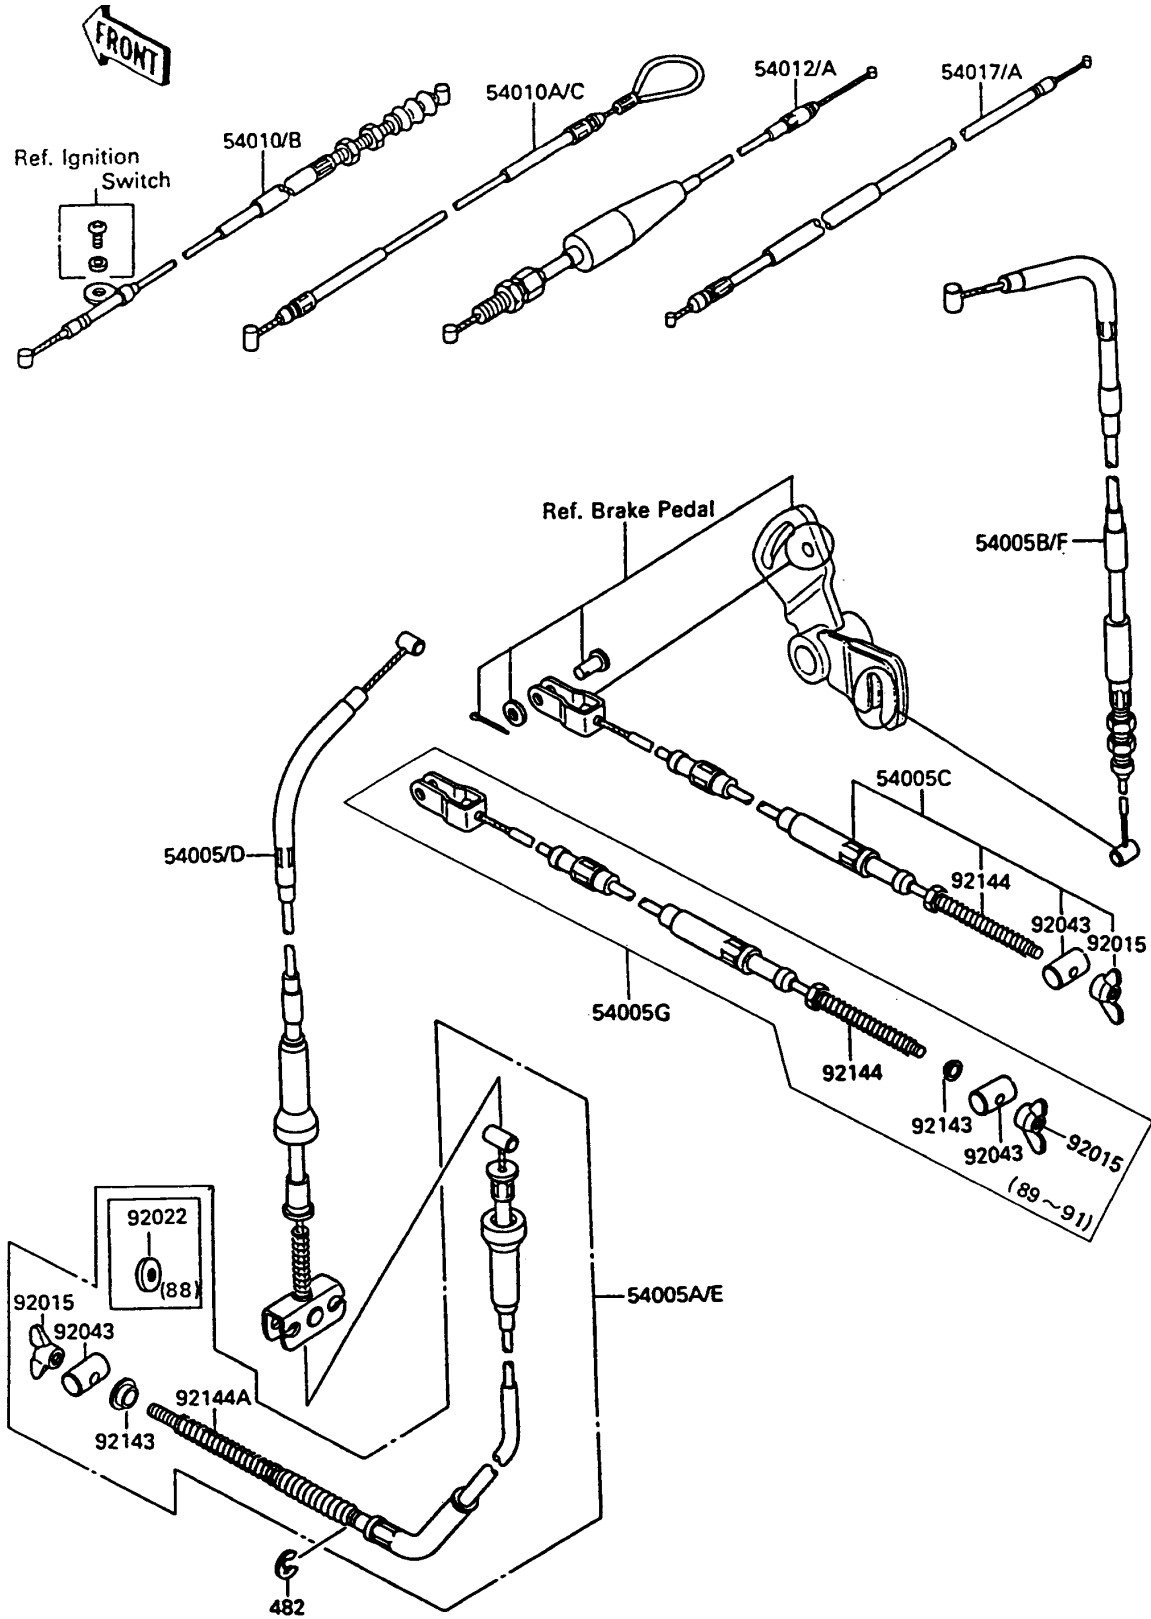

1990 Bayou 220 PARTS DIAGRAM

Cables

1990 Bayou 220 PARTS LIST

Cables

ITEM NAME	PART NUMBER	QUANTITY
CIRCLIP-TYPE-E (Ref # 482)	482L7000	2
CABLE-BRAKE,FR,UPP (Ref # 54005D)	54005-1153	1
CABLE-BRAKE,FR,LWR (Ref # 54005E)	54005-1154	2
CABLE-BRAKE,PARKING (Ref # 54005F)	54005-1155	1
CABLE-BRAKE,RR (Ref # 54005G)	54005-1156	1
CABLE,REVERSE (Ref # 54010B)	54010-1073	1
CABLE,SEAT HOOK (Ref # 54010C)	54010-1074	1
CABLE-THROTTLE (Ref # 54012A)	54012-1361	1
CABLE-STARTER (Ref # 54017A)	54017-1137	1
NUT,WING,6MM (Ref # 92015)	92015-4004	3
PIN,12X20 (Ref # 92043)	92043-1392	3
COLLAR (Ref # 92143)	92143-1309	3
SPRING,BRAKE CABLE (Ref # 92144)	92144-1269	1
SPRING,BRAKE CABLE (Ref # 92144A)	92144-1270	2