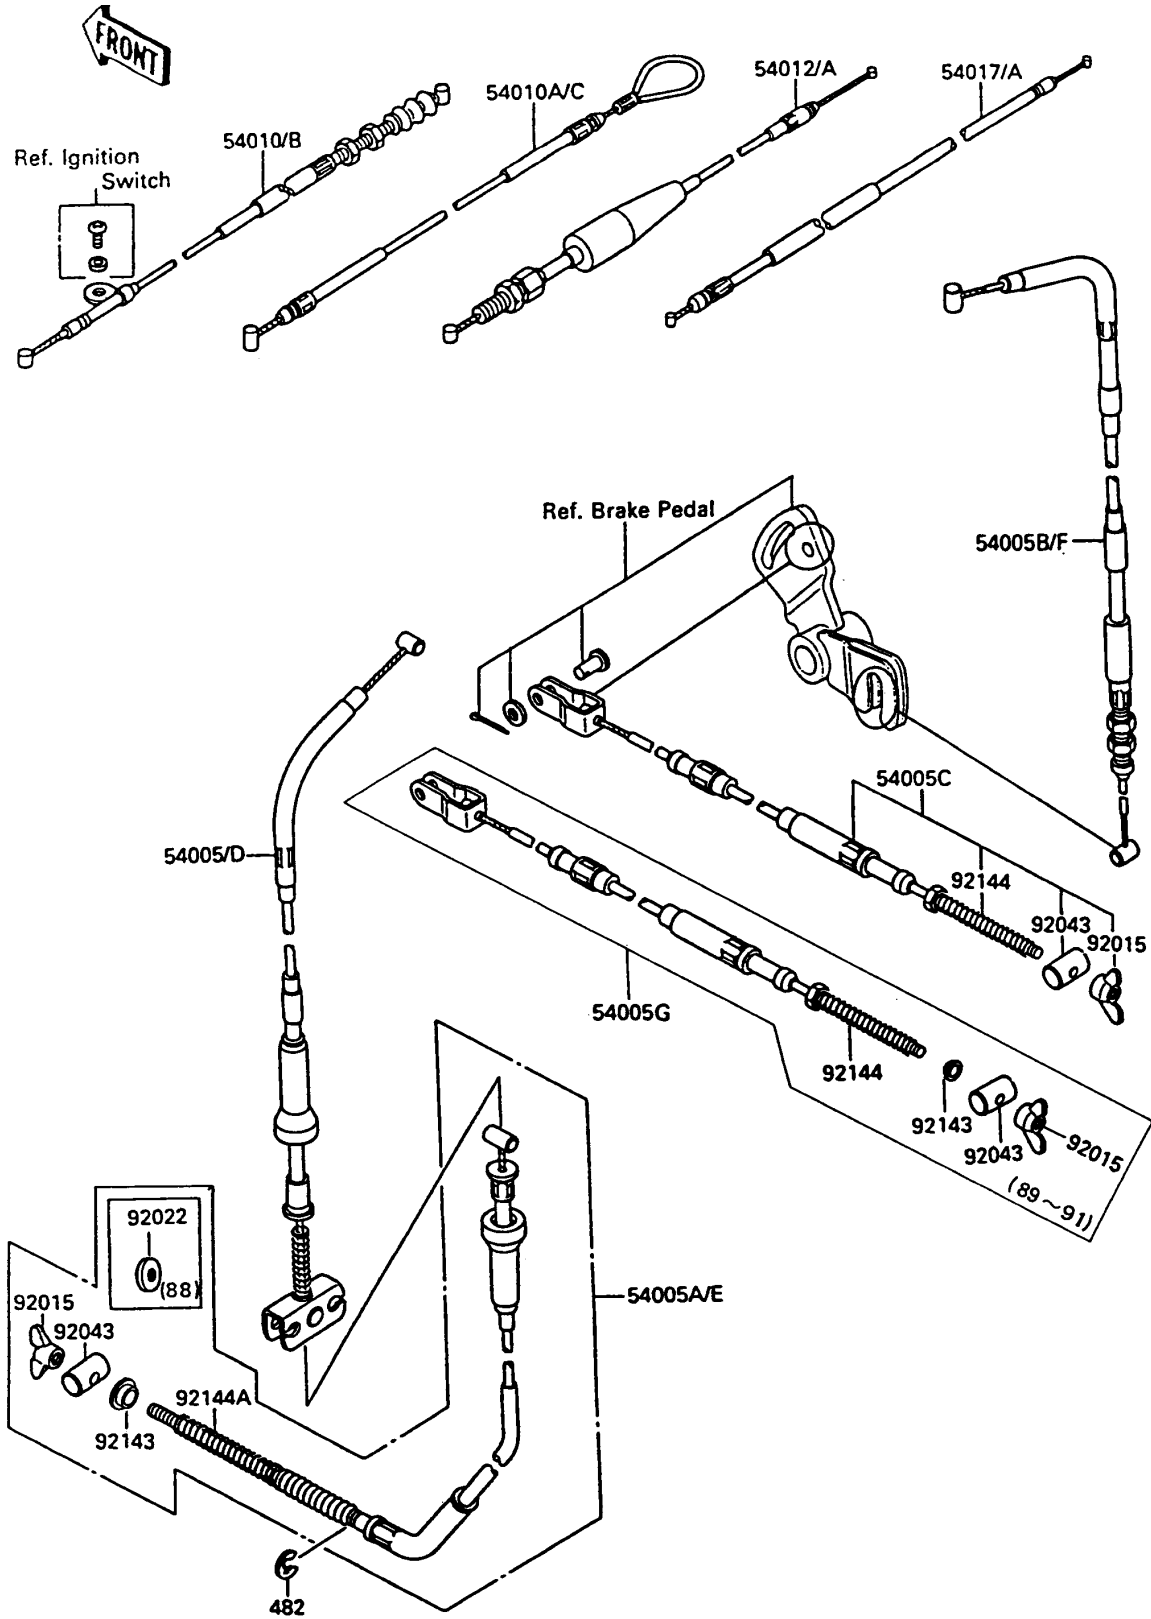

# 1991 Bayou 220 PARTS DIAGRAM

## Cables

# 1991 Bayou 220 PARTS LIST

## Cables

ITEM NAME	PART NUMBER	QUANTITY
CIRCLIP-TYPE-E (Ref # 482)	482L7000	2
CABLE-BRAKE,FR,UPP (Ref # 54005D)	54005-1153	1
CABLE-BRAKE,FR,LWR (Ref # 54005E)	54005-1154	2
CABLE-BRAKE,PARKING (Ref # 54005F)	54005-1155	1
CABLE-BRAKE,RR (Ref # 54005G)	54005-1156	1
CABLE,REVERSE (Ref # 54010B)	54010-1073	1
CABLE,SEAT HOOK (Ref # 54010C)	54010-1074	1
CABLE-THROTTLE (Ref # 54012A)	54012-1361	1
CABLE-STARTER (Ref # 54017A)	54017-1137	1
NUT,WING,6MM (Ref # 92015)	92015-4004	3
PIN,12X20 (Ref # 92043)	92043-1392	3
COLLAR (Ref # 92143)	92143-1309	3
SPRING,BRAKE CABLE (Ref # 92144)	92144-1269	1
SPRING,BRAKE CABLE (Ref # 92144A)	92144-1270	2