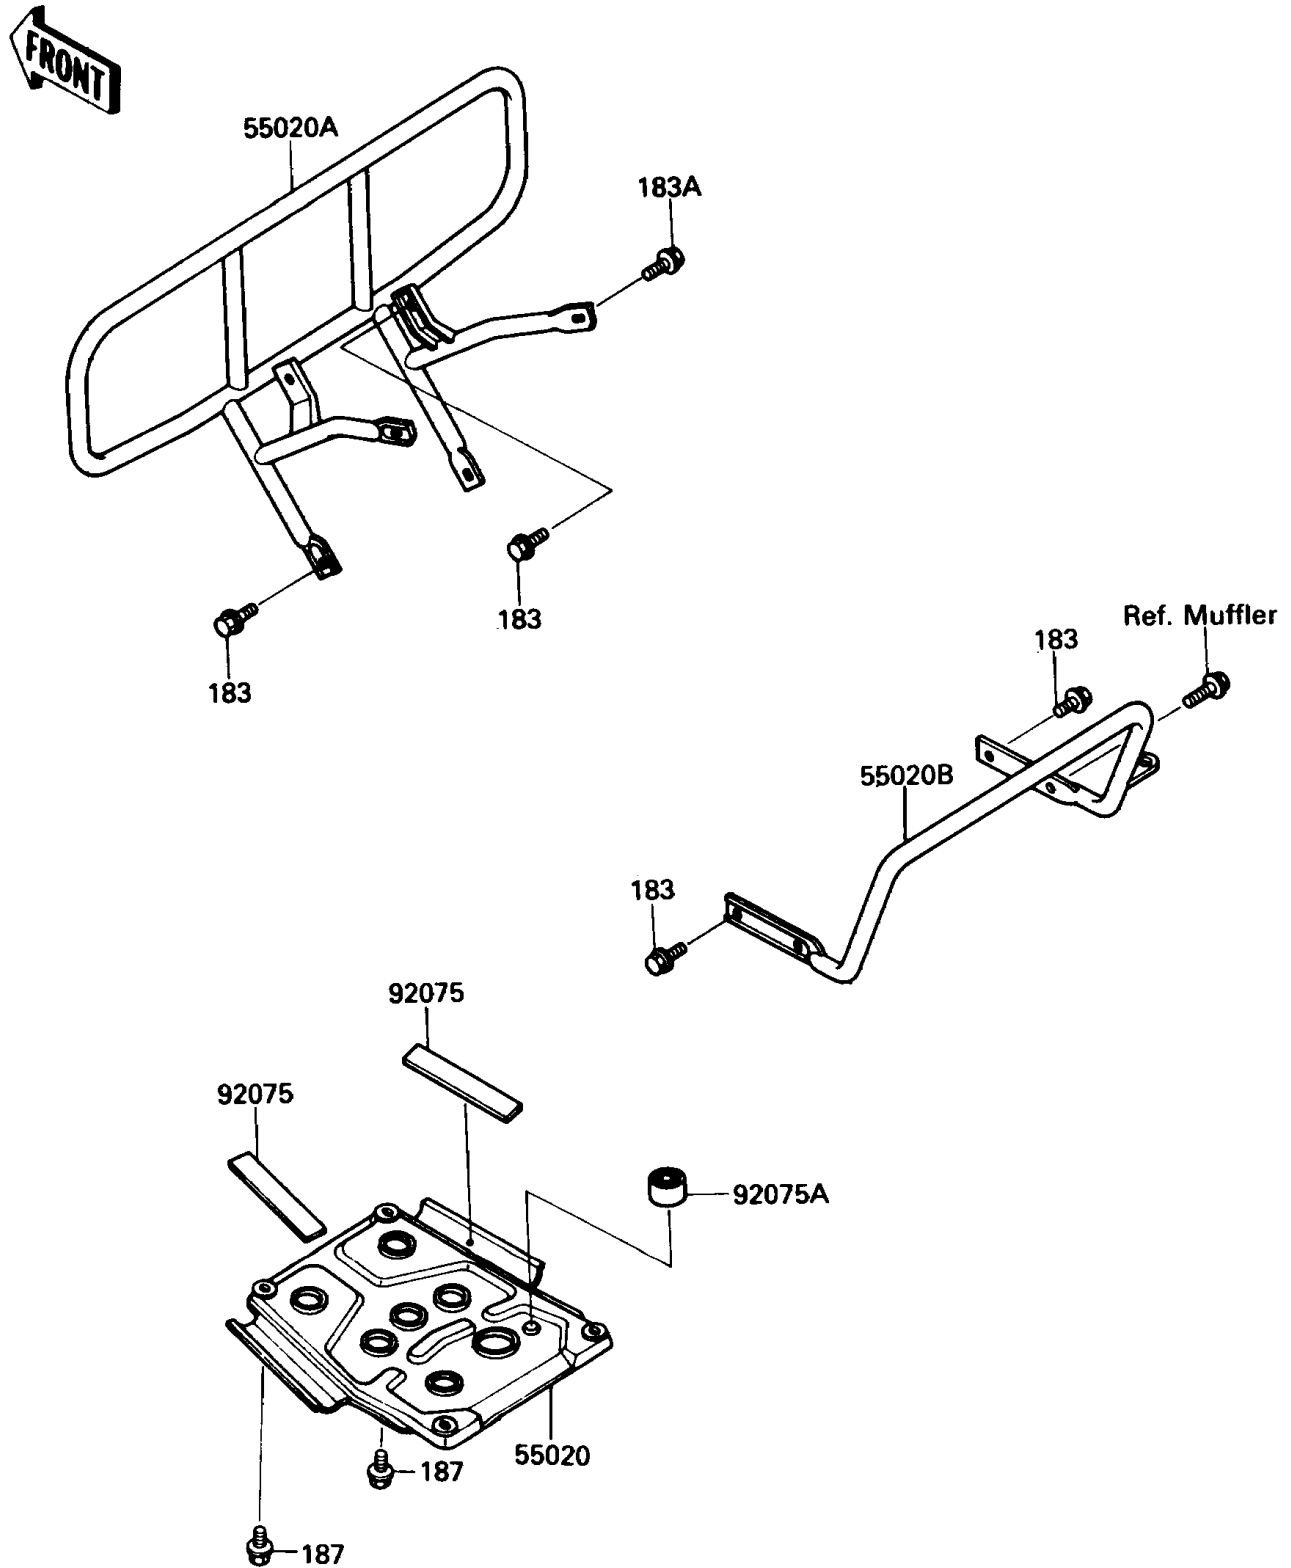

1988 Bayou 220 PARTS DIAGRAM

Guard

F2680-0011

1988 Bayou 220 PARTS LIST

Guard

ITEM NAME	PART NUMBER	QUANTITY
BOLT-UPSET-WS-SMALL (Ref # 183)	183J0814	7
BOLT-UPSET-WS-SMALL (Ref # 183A)	183J0818	2
BOLT-UPSET-WSP (Ref # 187)	187D0614	2
GUARD,ENGINE (Ref # 55020)	55020-1271	1
GUARD,FR (Ref # 55020A)	55020-1272	1
GUARD,RR (Ref # 55020B)	55020-1273	1
DAMPER (Ref # 92075)	92075-1829	2
DAMPER (Ref # 92075A)	92075-1896	1