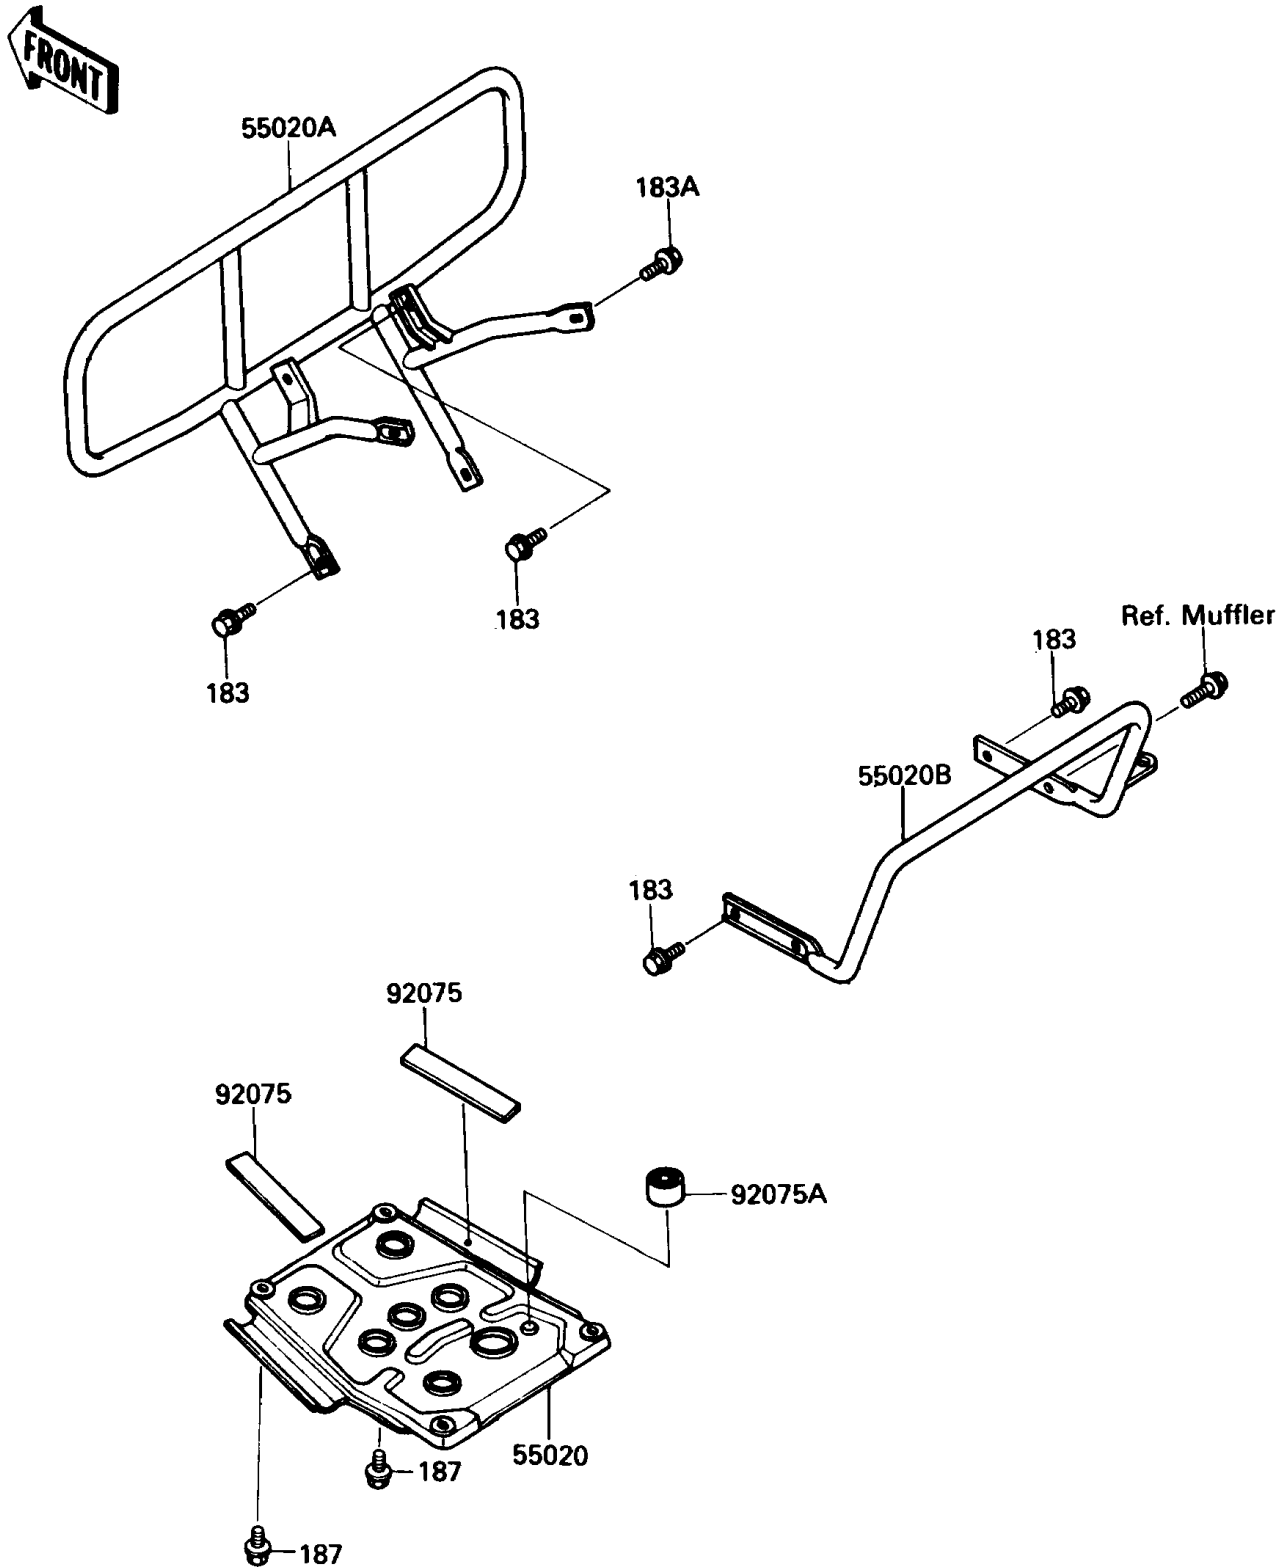

# 1990 Bayou 220 PARTS DIAGRAM

Guard

F2680-0011

# 1990 Bayou 220 PARTS LIST

## Guard

ITEM NAME	PART NUMBER	QUANTITY
BOLT-UPSET-WS-SMALL (Ref # 183)	183J0814	7
BOLT-UPSET-WS-SMALL (Ref # 183A)	183J0818	2
BOLT-UPSET-WSP (Ref # 187)	187D0614	2
GUARD,ENGINE (Ref # 55020)	55020-1271	1
GUARD,FR (Ref # 55020A)	55020-1272	1
GUARD,RR (Ref # 55020B)	55020-1273	1
DAMPER (Ref # 92075)	92075-1829	2
DAMPER (Ref # 92075A)	92075-1896	1