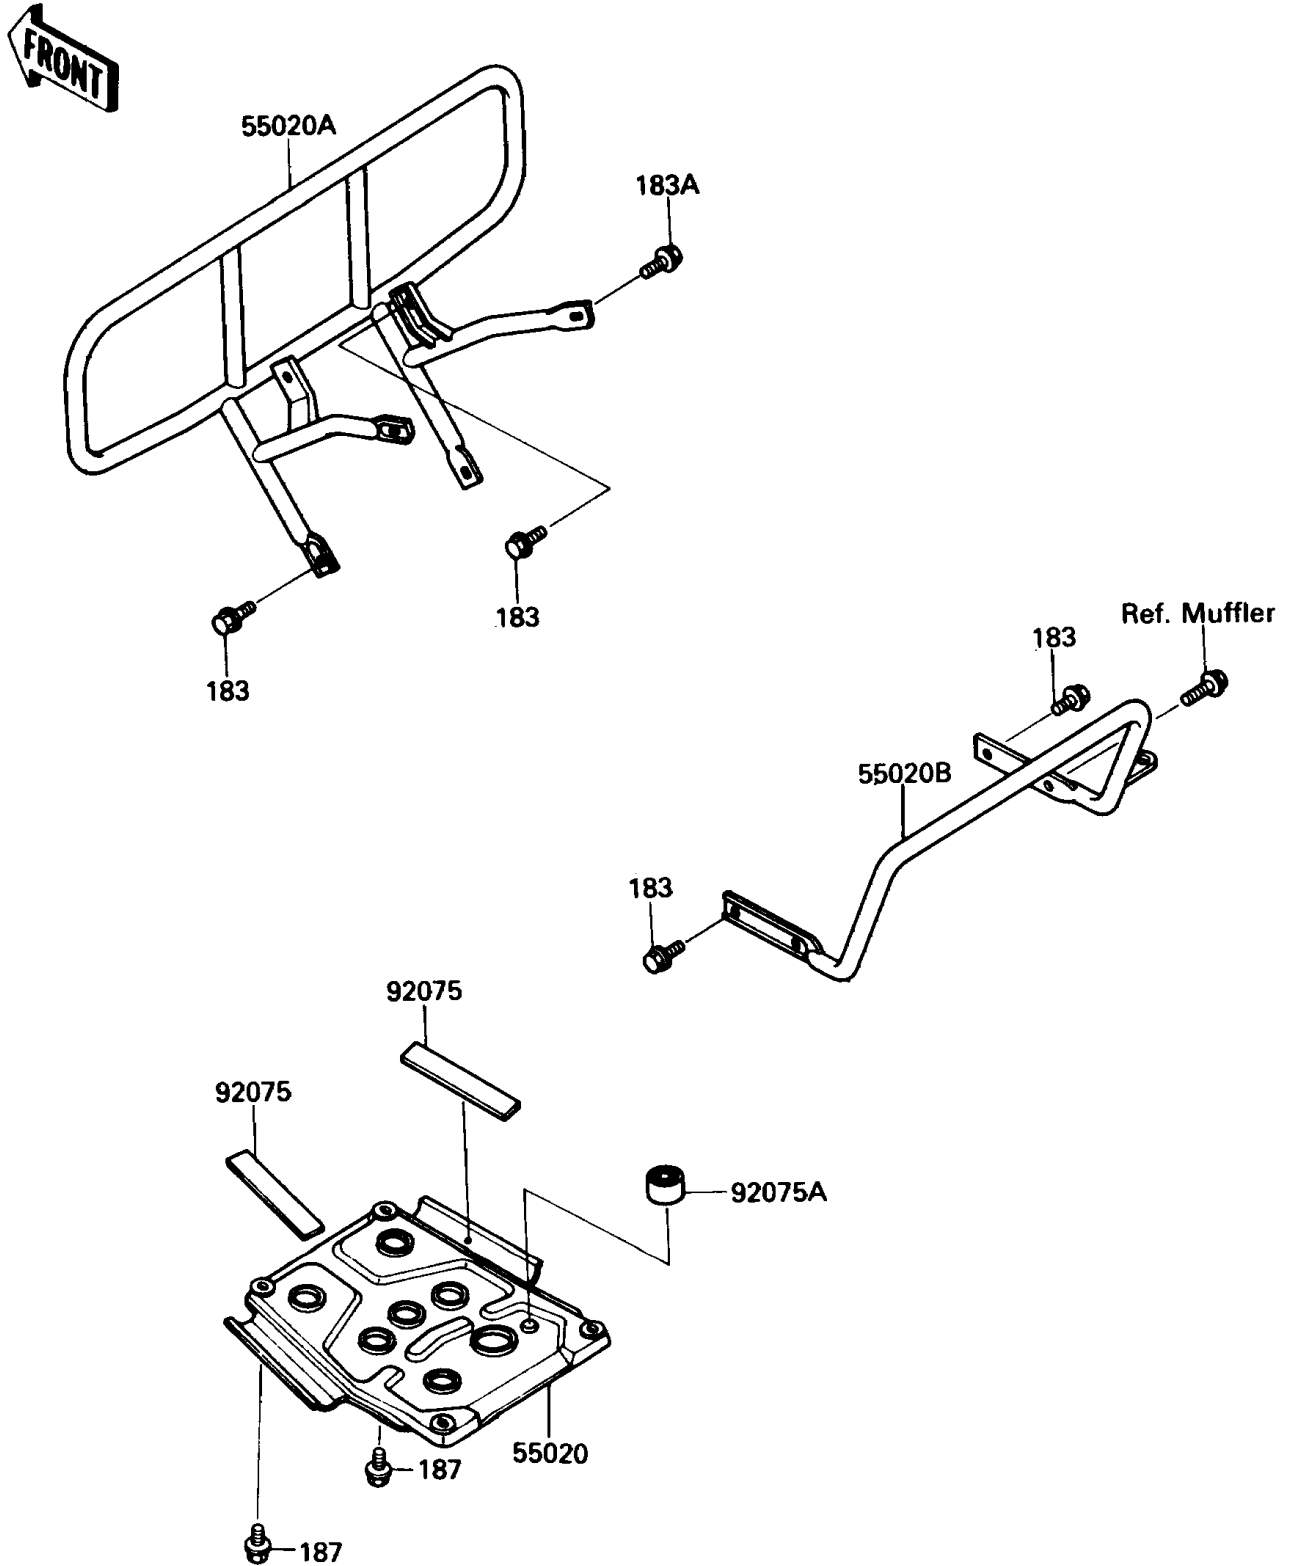

1991 Bayou 220 PARTS DIAGRAM

Guard

F2680-0011

1991 Bayou 220 PARTS LIST

Guard

| ITEM NAME | PART NUMBER | QUANTITY |
|----------------------------------|-------------|----------|
| BOLT-UPSET-WS-SMALL (Ref # 183) | 183J0814 | 7 |
| BOLT-UPSET-WS-SMALL (Ref # 183A) | 183J0818 | 2 |
| BOLT-UPSET-WSP (Ref # 187) | 187D0614 | 2 |
| GUARD,ENGINE (Ref # 55020) | 55020-1271 | 1 |
| GUARD,FR (Ref # 55020A) | 55020-1272 | 1 |
| GUARD,RR (Ref # 55020B) | 55020-1273 | 1 |
| DAMPER (Ref # 92075) | 92075-1829 | 2 |
| DAMPER (Ref # 92075A) | 92075-1896 | 1 |