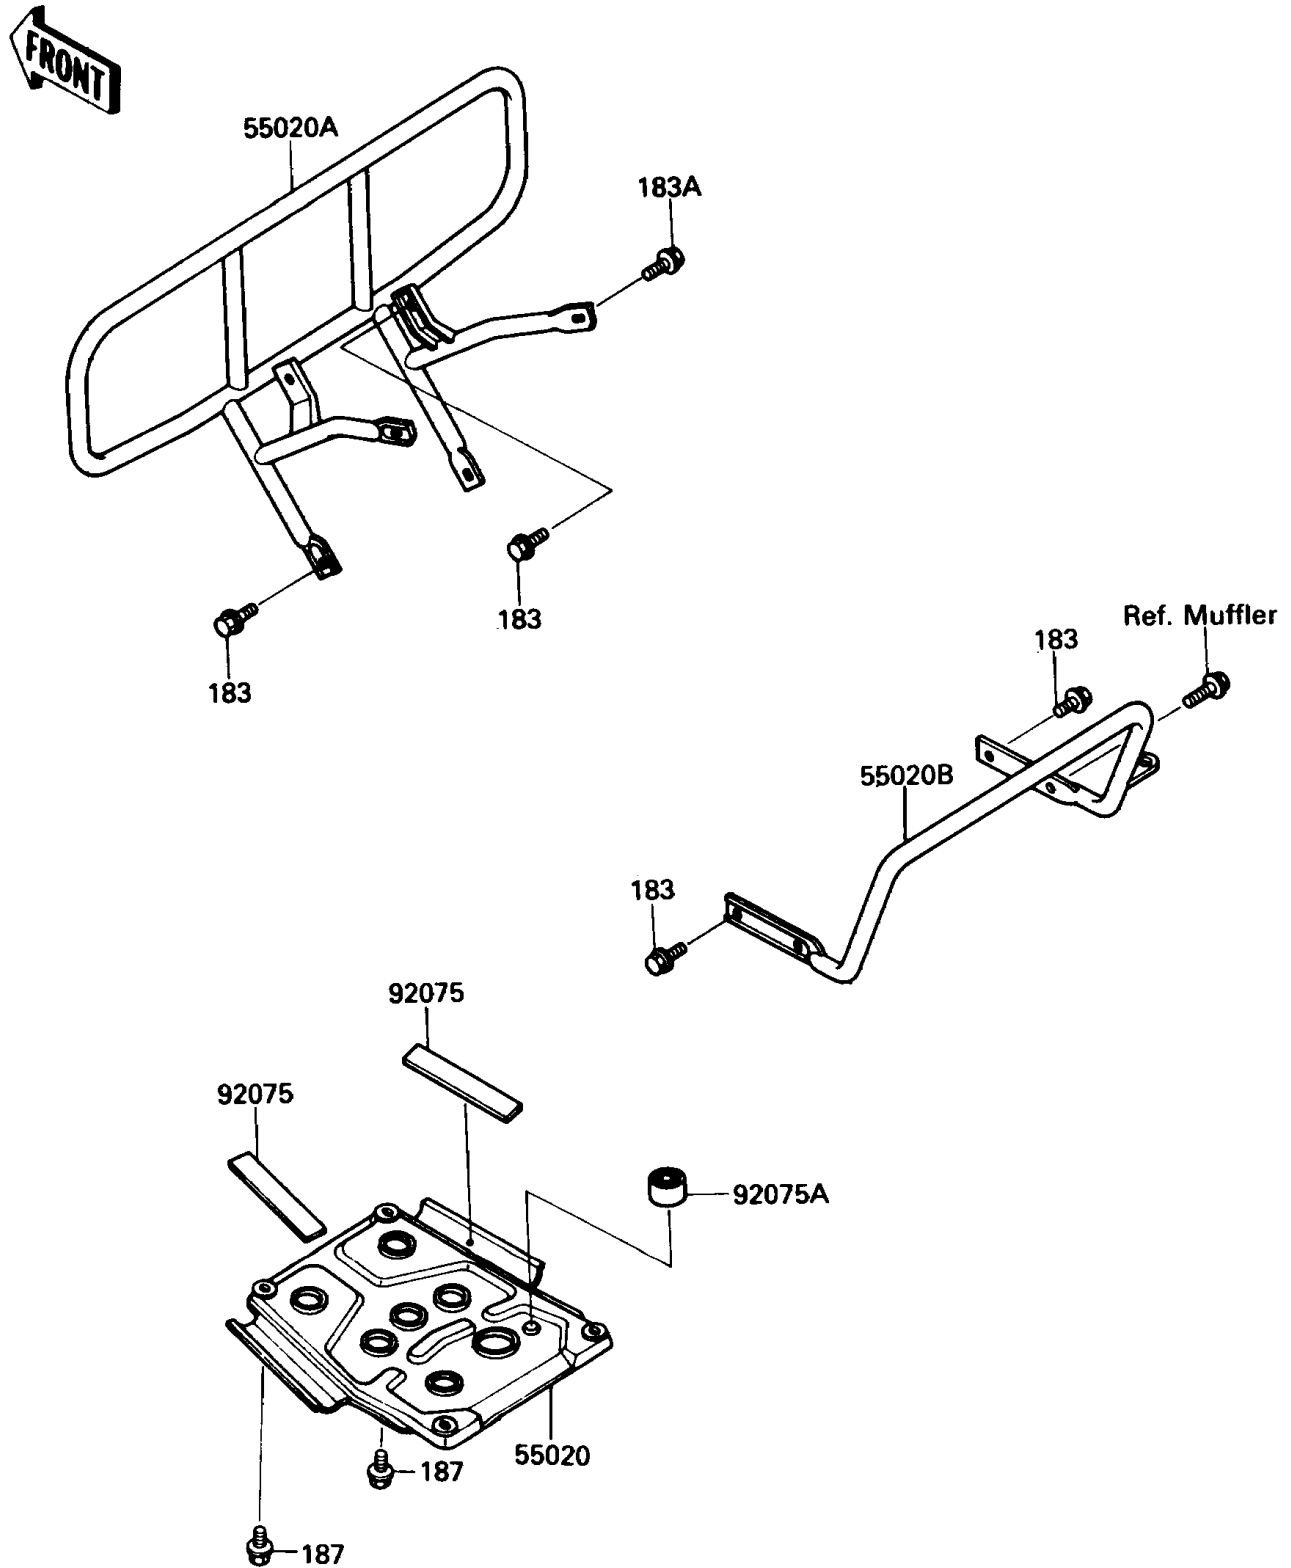

1991 Bayou 220 PARTS DIAGRAM

Guard

F2680-0011

1991 Bayou 220 PARTS LIST

Guard

ITEM NAME	PART NUMBER	QUANTITY
BOLT-UPSET-WS-SMALL (Ref # 183)	183J0814	7
BOLT-UPSET-WS-SMALL (Ref # 183A)	183J0818	2
BOLT-UPSET-WSP (Ref # 187)	187D0614	2
GUARD,ENGINE (Ref # 55020)	55020-1271	1
GUARD,FR (Ref # 55020A)	55020-1272	1
GUARD,RR (Ref # 55020B)	55020-1273	1
DAMPER (Ref # 92075)	92075-1829	2
DAMPER (Ref # 92075A)	92075-1896	1