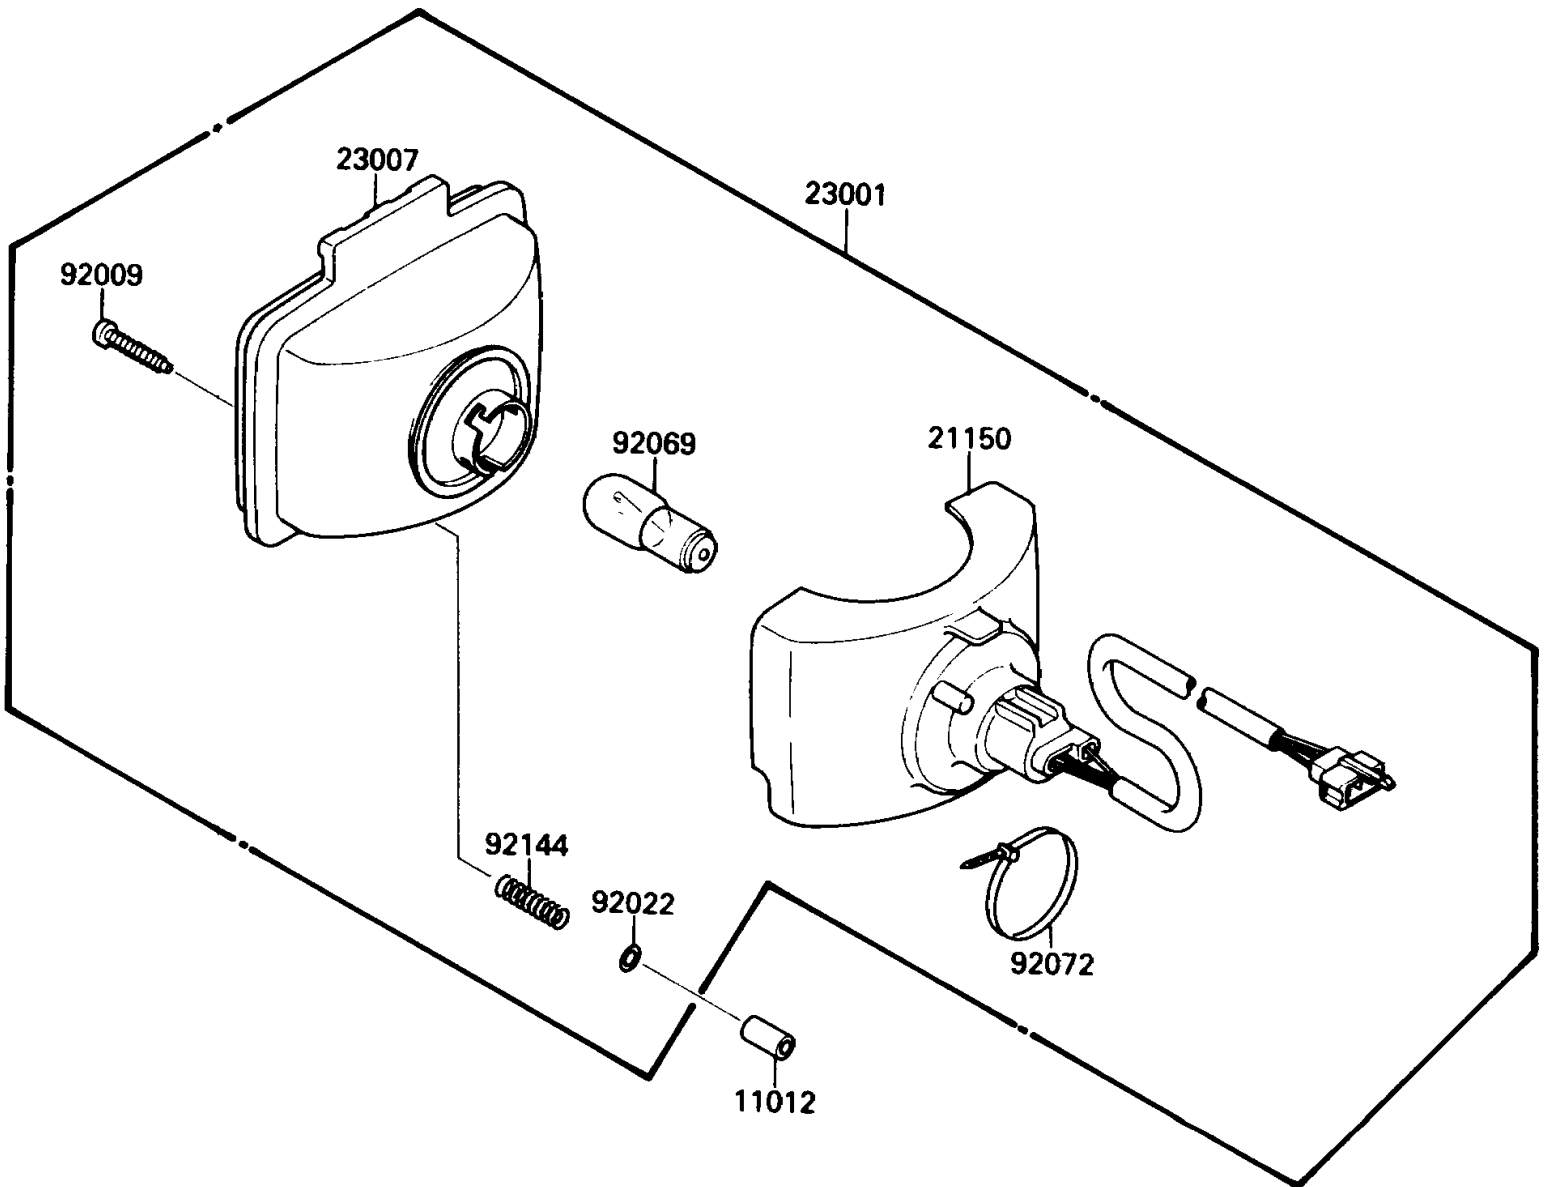

1990 Bayou 220 PARTS DIAGRAM

Head Lamp

F2710-0287

1990 Bayou 220 PARTS LIST

Head Lamp

ITEM NAME	PART NUMBER	QUANTITY
CAP,VINYL PIPE,3X5X10 (Ref # 11012)	11012-1615	2
CORD-ASSY,HEAD LAMP (Ref # 21150)	21150-1051	2
LAMP-ASSY-HEAD (Ref # 23001)	23001-1114	2
LENS-COMP,HEAD LAMP (Ref # 23007)	23007-1172	2
SCREW,TAPPING,4X30 (Ref # 92009)	92009-1506	2
WASHER,NYLON,3.45X6.5X1.0 (Ref # 92022)	92022-1912	2
BULB,12V 25/25W (Ref # 92069)	92069-1010	2
BAND,HEAD LAMP (Ref # 92072)	92072-1244	2
SPRING,HEAD LAMP (Ref # 92144)	92144-1223	2