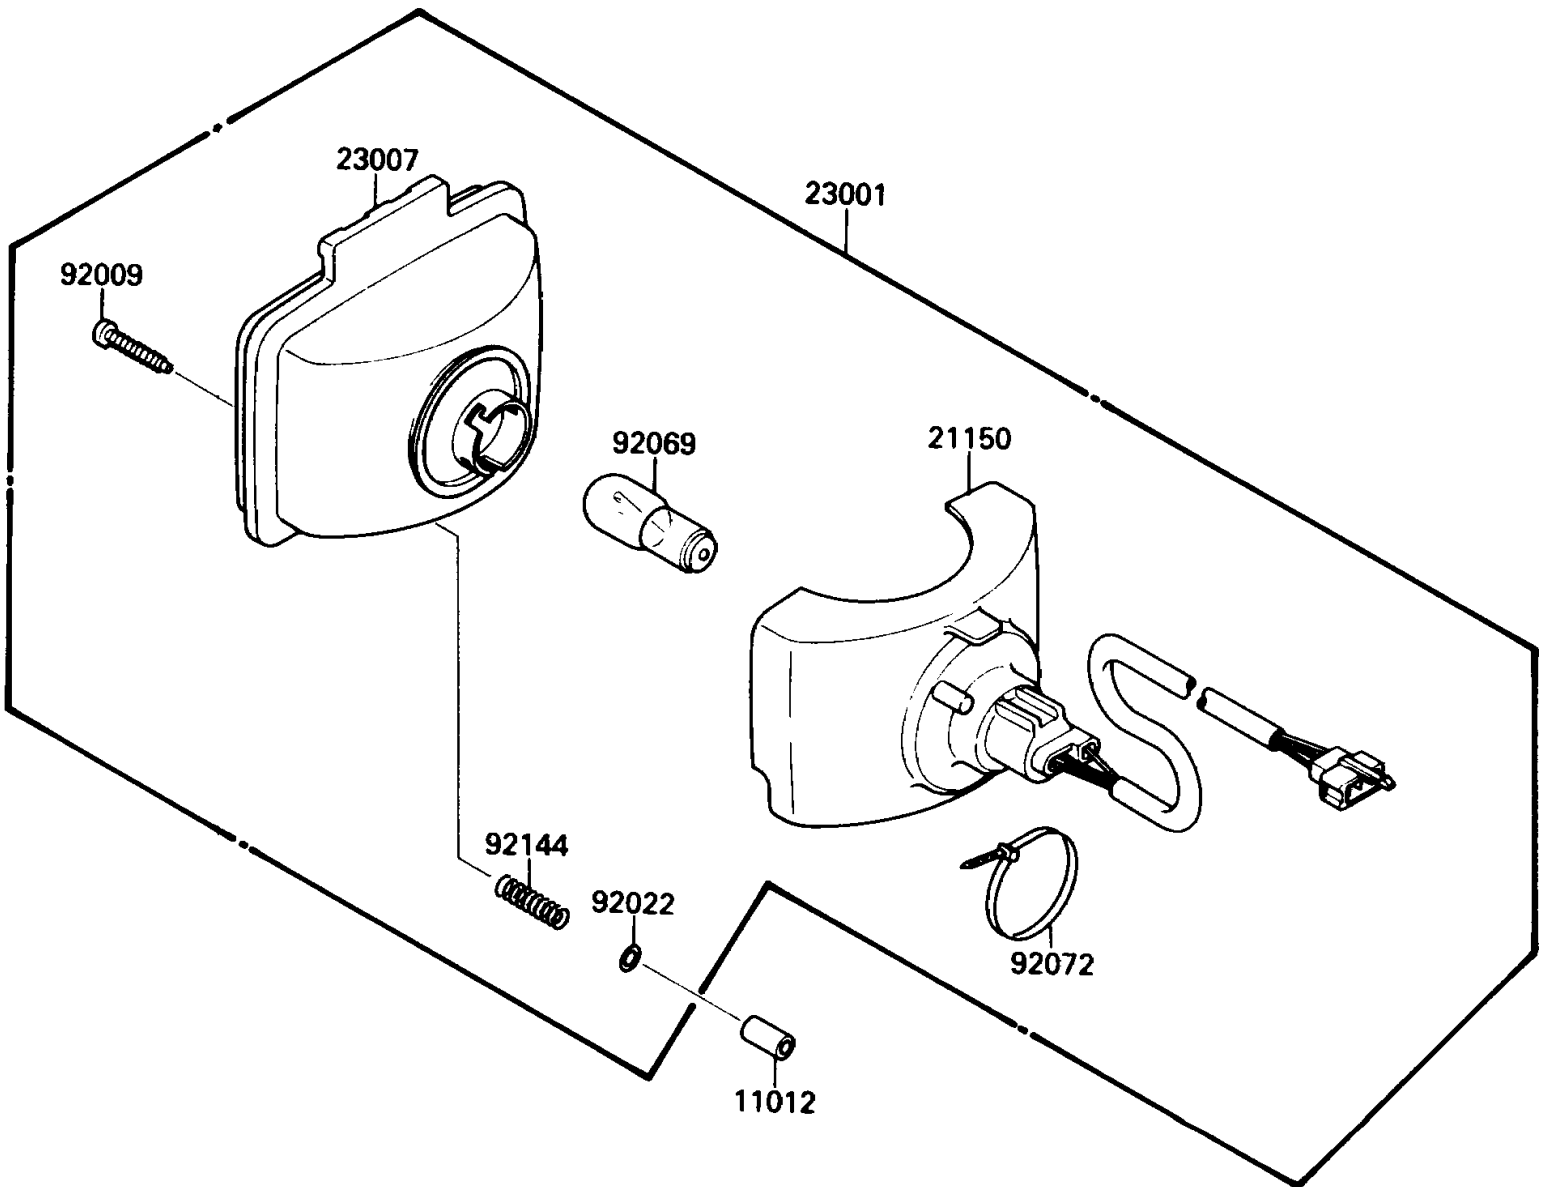

1991 Bayou 220 PARTS DIAGRAM

Head Lamp

F2710-0287

1991 Bayou 220 PARTS LIST

Head Lamp

ITEM NAME	PART NUMBER	QUANTITY
CAP,VINYL PIPE,3X5X10 (Ref # 11012)	11012-1615	2
CORD-ASSY,HEAD LAMP (Ref # 21150)	21150-1051	2
LAMP-ASSY-HEAD (Ref # 23001)	23001-1114	2
LENS-COMP,HEAD LAMP (Ref # 23007)	23007-1172	2
SCREW,TAPPING,4X30 (Ref # 92009)	92009-1506	2
WASHER,NYLON,3.45X6.5X1.0 (Ref # 92022)	92022-1912	2
BULB,12V 25/25W (Ref # 92069)	92069-1010	2
BAND,HEAD LAMP (Ref # 92072)	92072-1244	2
SPRING,HEAD LAMP (Ref # 92144)	92144-1223	2