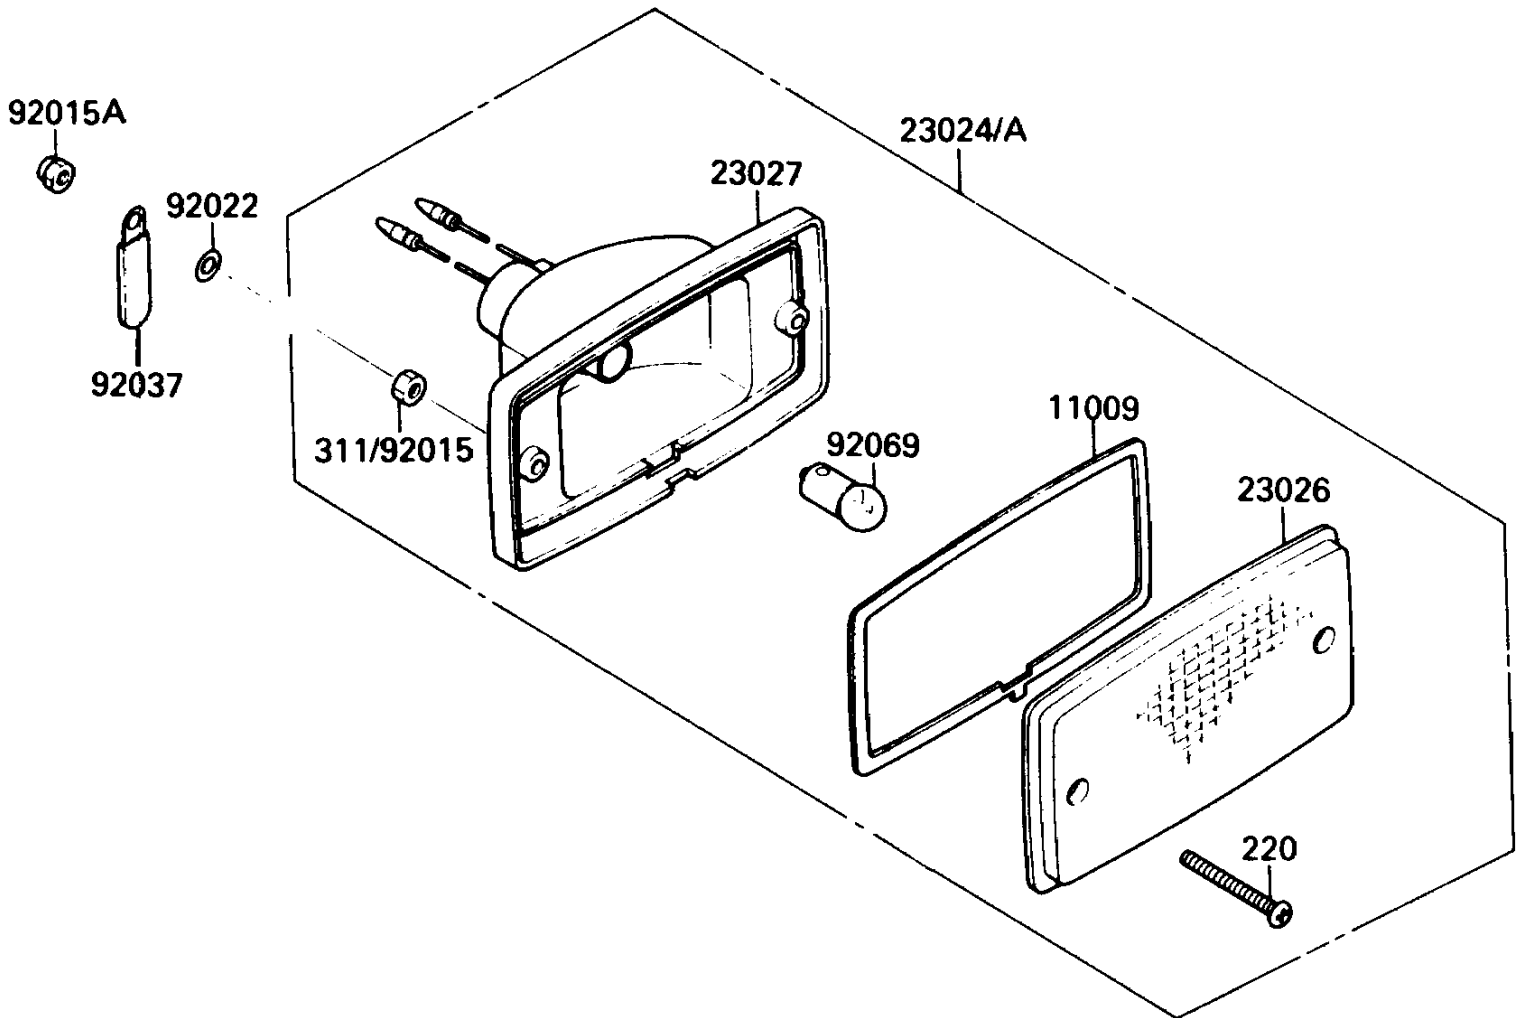

# 1988 Bayou 220 PARTS DIAGRAM

Tail Lamp

F2720

# 1988 Bayou 220 PARTS LIST

## Tail Lamp

ITEM NAME	PART NUMBER	QUANTITY
SCREW-PAN-CROS,4X25 (Ref # 220)	220B0425	4
NUT-HEX,4MM (Ref # 311)	311H0400	4
GASKET,TAIL LAMP (Ref # 11009)	11009-4004	2
LAMP-ASSY-TAIL (Ref # 23024)	23024-1113	2
LENS,TAIL LAMP (Ref # 23026)	23026-4003	2
BODY-COMP-TAIL LAMP (Ref # 23027)	23027-4001	2
NUT (Ref # 92015A)	92015-1695	4
WASHER,4.5X14X0.6 (Ref # 92022)	92022-1681	4
CLAMP,WIRING HARNESS (Ref # 92037)	92037-1539	2
BULB,12V 8W (Ref # 92069)	92069-1012	2