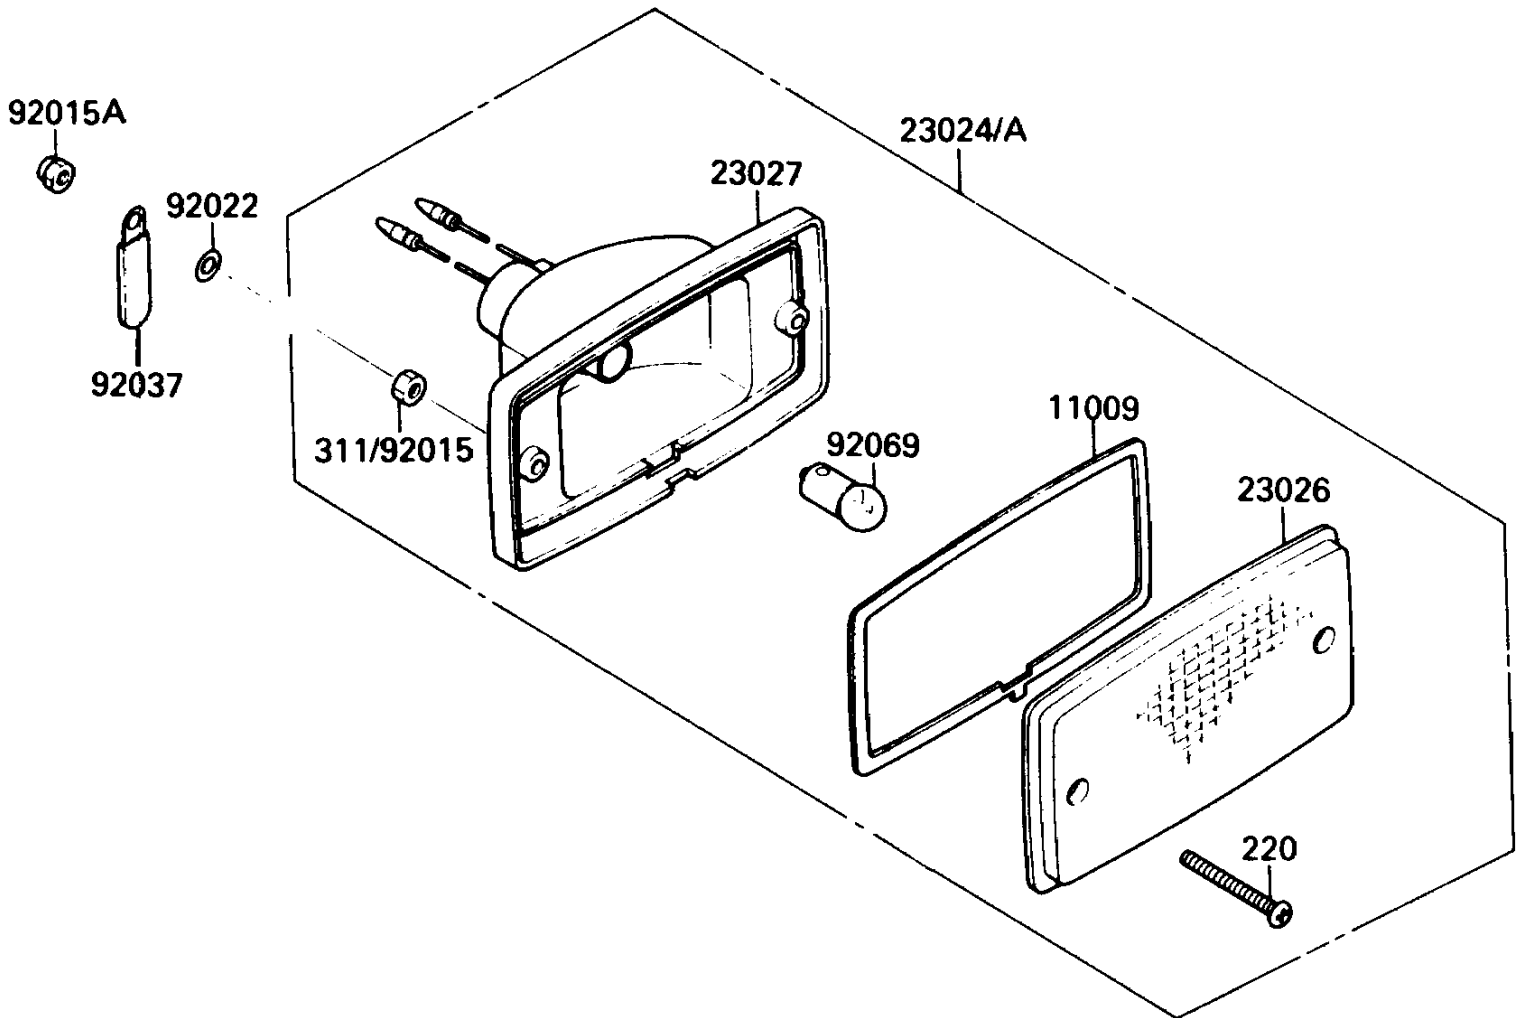

# 1989 Bayou 220 PARTS DIAGRAM

Tail Lamp

F2720

## 1989 Bayou 220 PARTS LIST

### Tail Lamp

ITEM NAME	PART NUMBER	QUANTITY
SCREW-PAN-CROS,4X25 (Ref # 220)	220B0425	4
NUT-HEX,4MM (Ref # 311)	311H0400	4
GASKET,TAIL LAMP (Ref # 11009)	11009-4004	2
LAMP-ASSY-TAIL (Ref # 23024)	23024-1113	2
LENS,TAIL LAMP (Ref # 23026)	23026-4003	2
BODY-COMP-TAIL LAMP (Ref # 23027)	23027-4001	2
NUT (Ref # 92015A)	92015-1695	4
WASHER,4.5X14X0.6 (Ref # 92022)	92022-1681	4
CLAMP,WIRING HARNESS (Ref # 92037)	92037-1539	2
BULB,12V 8W (Ref # 92069)	92069-1012	2