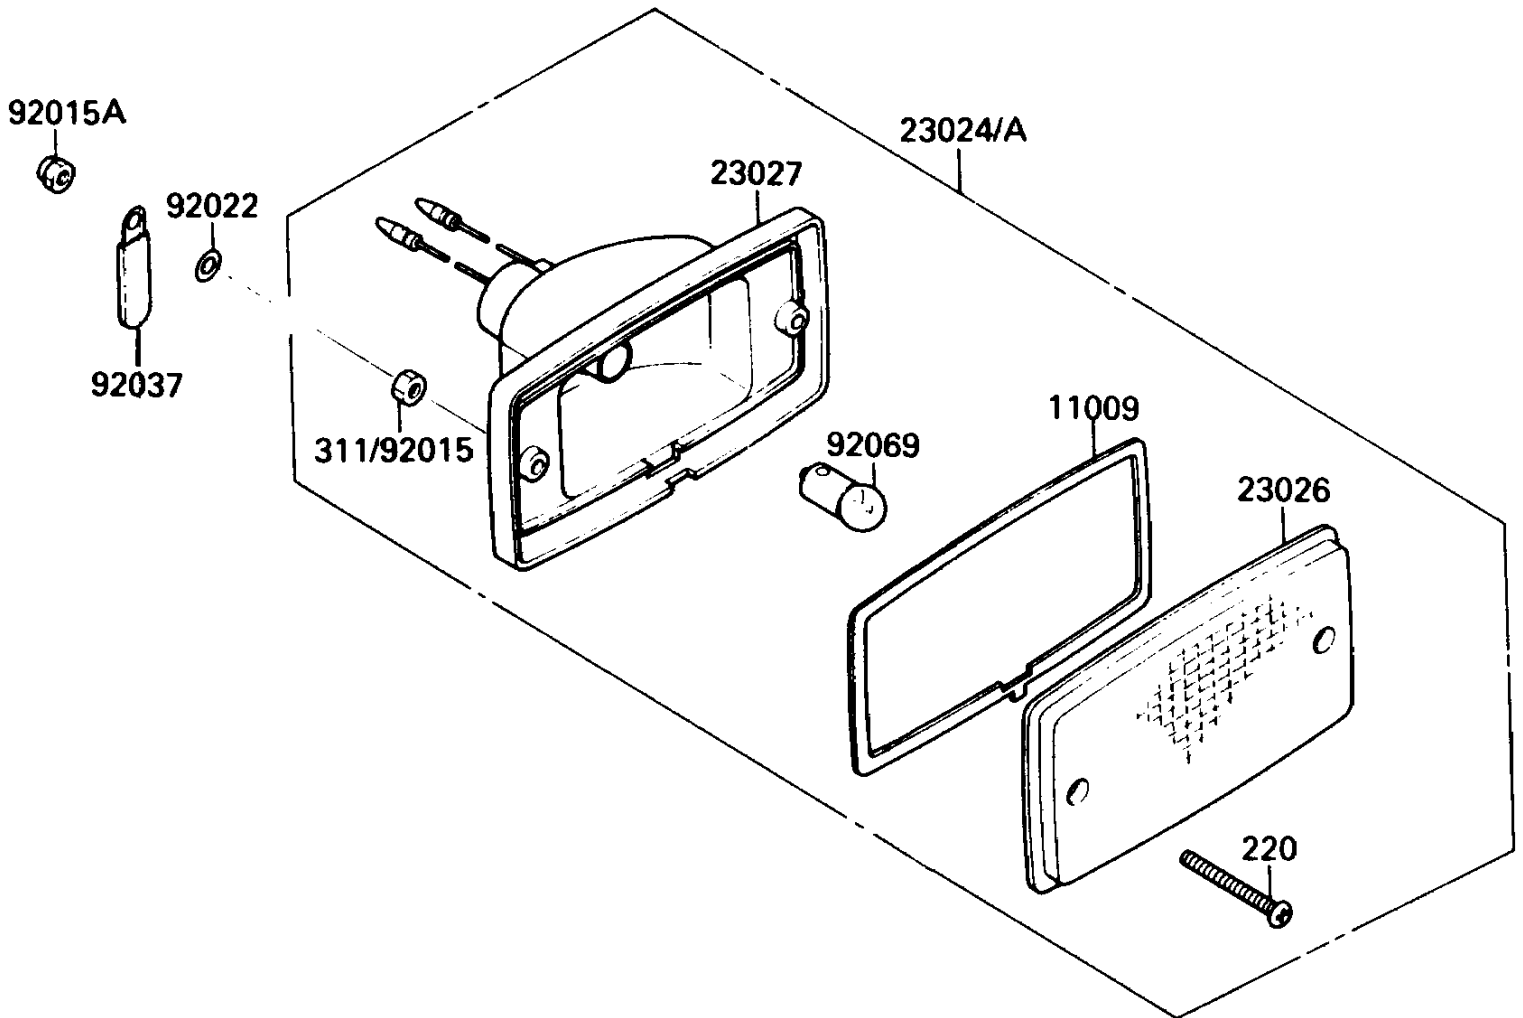

1990 Bayou 220 PARTS DIAGRAM

Tail Lamp

F2720

1990 Bayou 220 PARTS LIST

Tail Lamp

ITEM NAME	PART NUMBER	QUANTITY
SCREW-PAN-CROS,4X25 (Ref # 220)	220B0425	4
NUT-HEX,4MM (Ref # 311)	311H0400	4
GASKET,TAIL LAMP (Ref # 11009)	11009-4004	2
LAMP-ASSY-TAIL (Ref # 23024)	23024-1113	2
LENS,TAIL LAMP (Ref # 23026)	23026-4003	2
BODY-COMP-TAIL LAMP (Ref # 23027)	23027-4001	2
NUT (Ref # 92015A)	92015-1695	4
WASHER,4.5X14X0.6 (Ref # 92022)	92022-1681	4
CLAMP,WIRING HARNESS (Ref # 92037)	92037-1539	2
BULB,12V 8W (Ref # 92069)	92069-1012	2