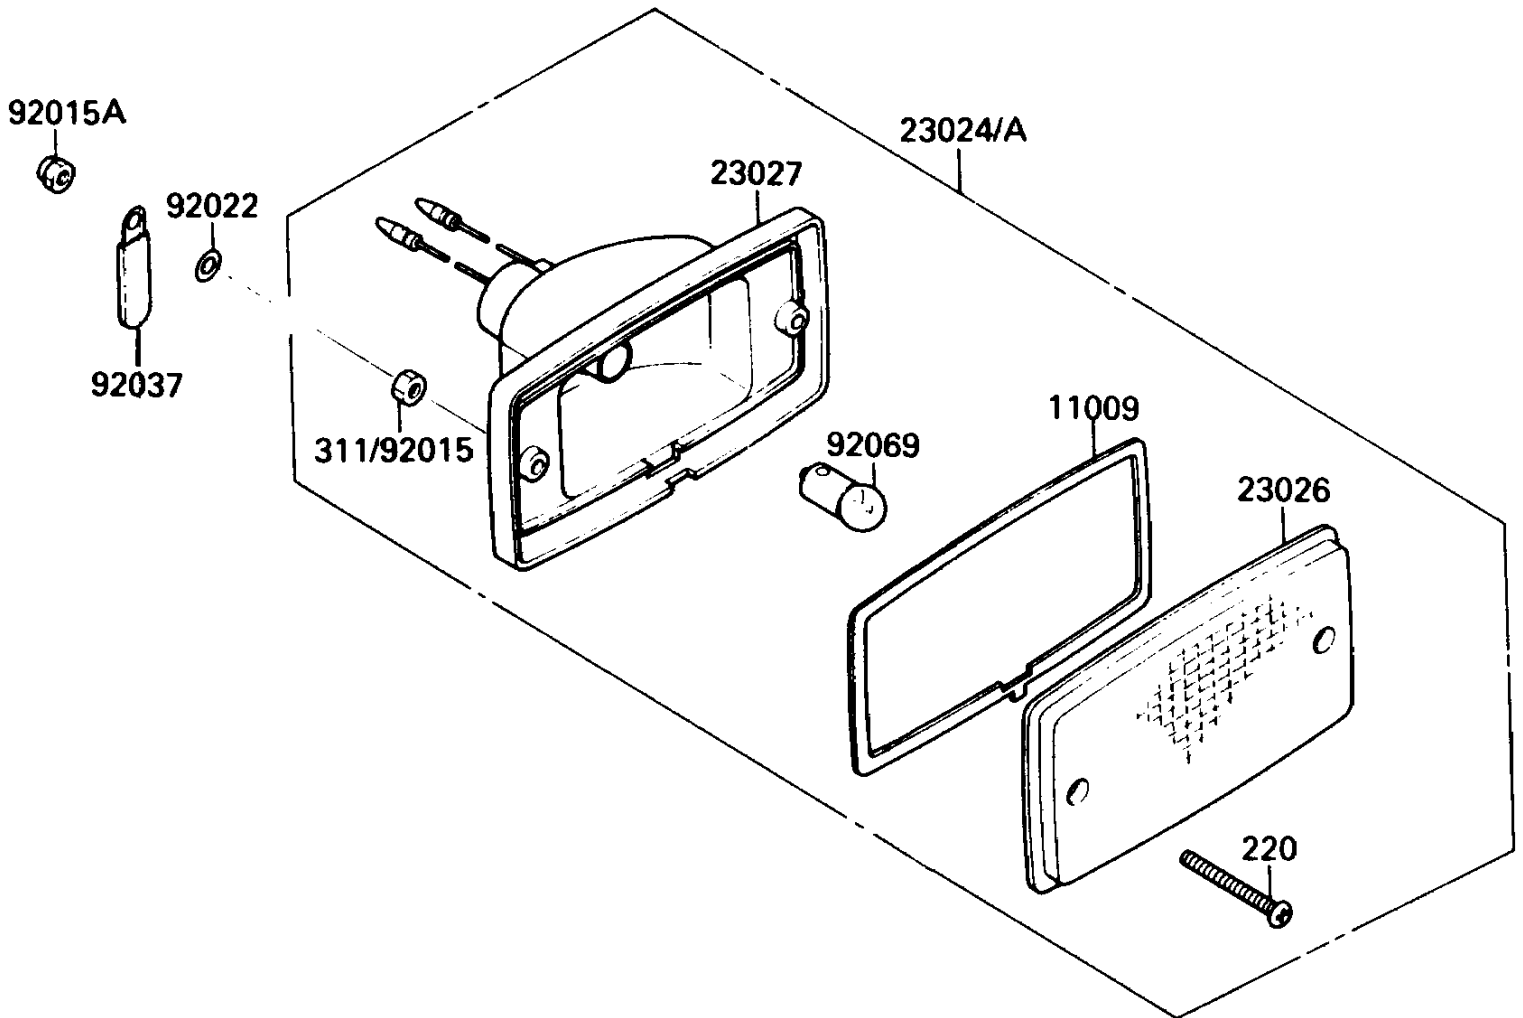

# 1991 Bayou 220 PARTS DIAGRAM

Tail Lamp

F2720

## 1991 Bayou 220 PARTS LIST

### Tail Lamp

ITEM NAME	PART NUMBER	QUANTITY
SCREW-PAN-CROS,4X25 (Ref # 220)	220B0425	4
GASKET,TAIL LAMP (Ref # 11009)	11009-4004	2
LAMP-ASSY-TAIL (Ref # 23024A)	23024-1120	2
LENS,TAIL LAMP (Ref # 23026)	23026-4003	2
NUT,4MM (Ref # 92015)	92015-1550	4
NUT (Ref # 92015A)	92015-1695	4
WASHER,4.5X14X0.6 (Ref # 92022)	92022-1681	4
CLAMP,WIRING HARNESS (Ref # 92037)	92037-1539	2
BULB,12V 8W (Ref # 92069)	92069-1012	2