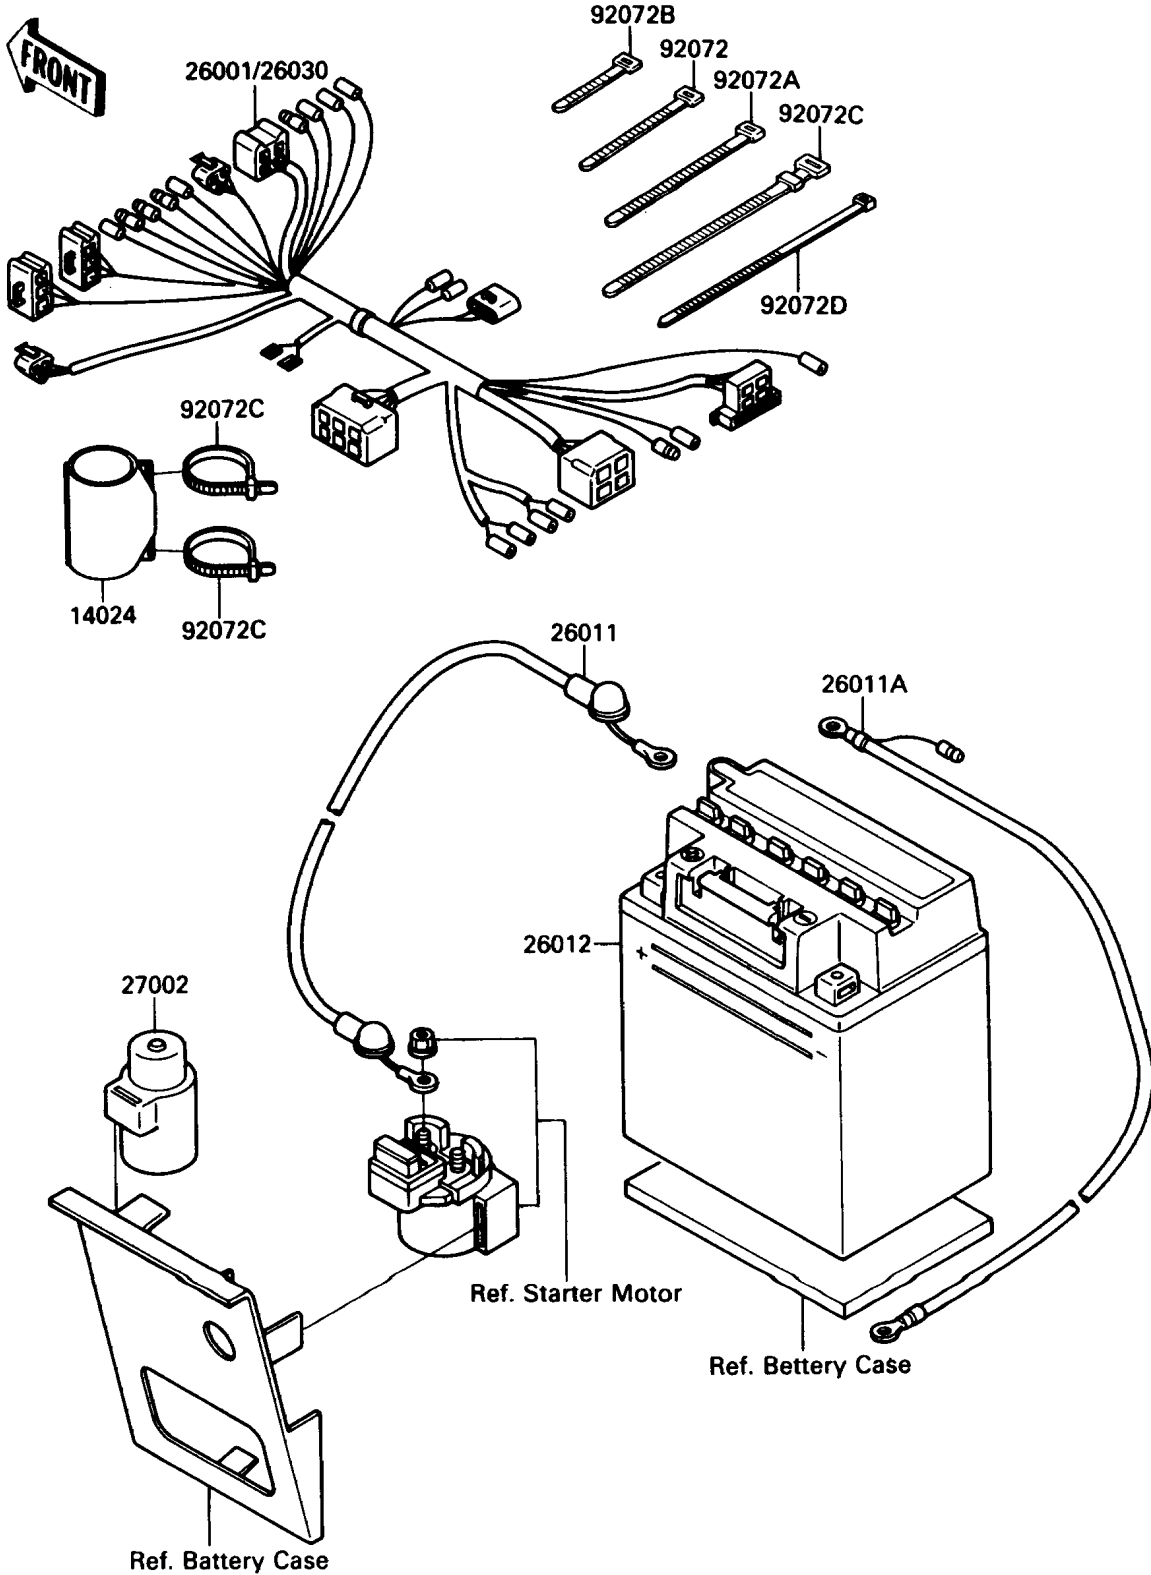

# 1989 Bayou 220 PARTS DIAGRAM

Electrical Equipment

F2760

# 1989 Bayou 220 PARTS LIST

## Electrical Equipment

ITEM NAME	PART NUMBER	QUANTITY
COVER,COUPLER (Ref # 14024)	14024-1624	1
HARNESS,MAIN (Ref # 26001)	26001-1858	1
WIRE-LEAD,BATTERY(+) (Ref # 26011)	26011-1398	1
WIRE-LEAD,BATTERY(-) (Ref # 26011A)	26011-1399	1
BATTERY,12V 11AH,YB10A-A2 (Ref # 26012)	26012-1229	1
RELAY-ASSY (Ref # 27002)	27002-1051	1
BAND,L=123 (Ref # 92072)	92072-030	2
BAND,L=149 (Ref # 92072A)	92072-031	2
BAND,L=186 (Ref # 92072C)	92072-056	3
BAND,L=188 (Ref # 92072D)	92072-1239	8