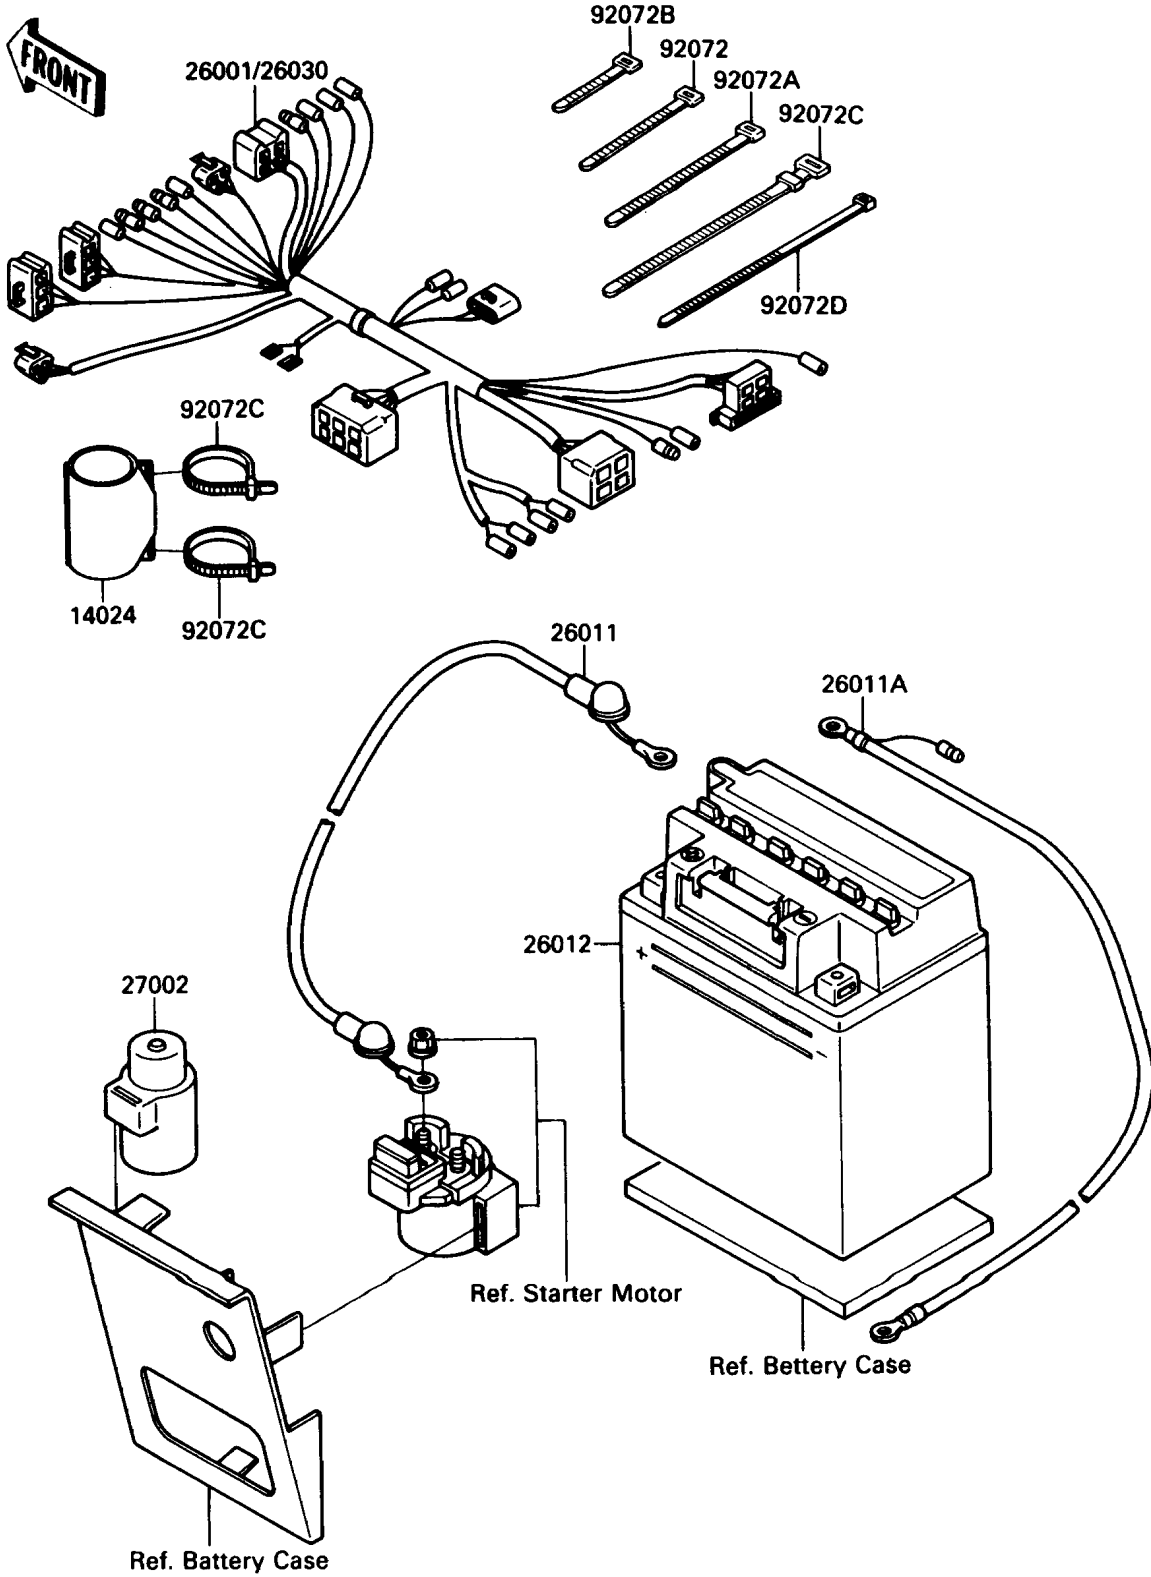

1990 Bayou 220 PARTS DIAGRAM

Electrical Equipment

F2760

1990 Bayou 220 PARTS LIST

Electrical Equipment

ITEM NAME	PART NUMBER	QUANTITY
COVER,COUPLER (Ref # 14024)	14024-1624	1
HARNESS,MAIN (Ref # 26001)	26001-1858	1
WIRE-LEAD,BATTERY(+) (Ref # 26011)	26011-1398	1
WIRE-LEAD,BATTERY(-) (Ref # 26011A)	26011-1399	1
BATTERY,12V 11AH,YB10A-A2 (Ref # 26012)	26012-1229	1
RELAY-ASSY (Ref # 27002)	27002-1051	1
BAND,L=123 (Ref # 92072)	92072-030	2
BAND,L=149 (Ref # 92072A)	92072-031	2
BAND,L=186 (Ref # 92072C)	92072-056	3
BAND,L=188 (Ref # 92072D)	92072-1239	8