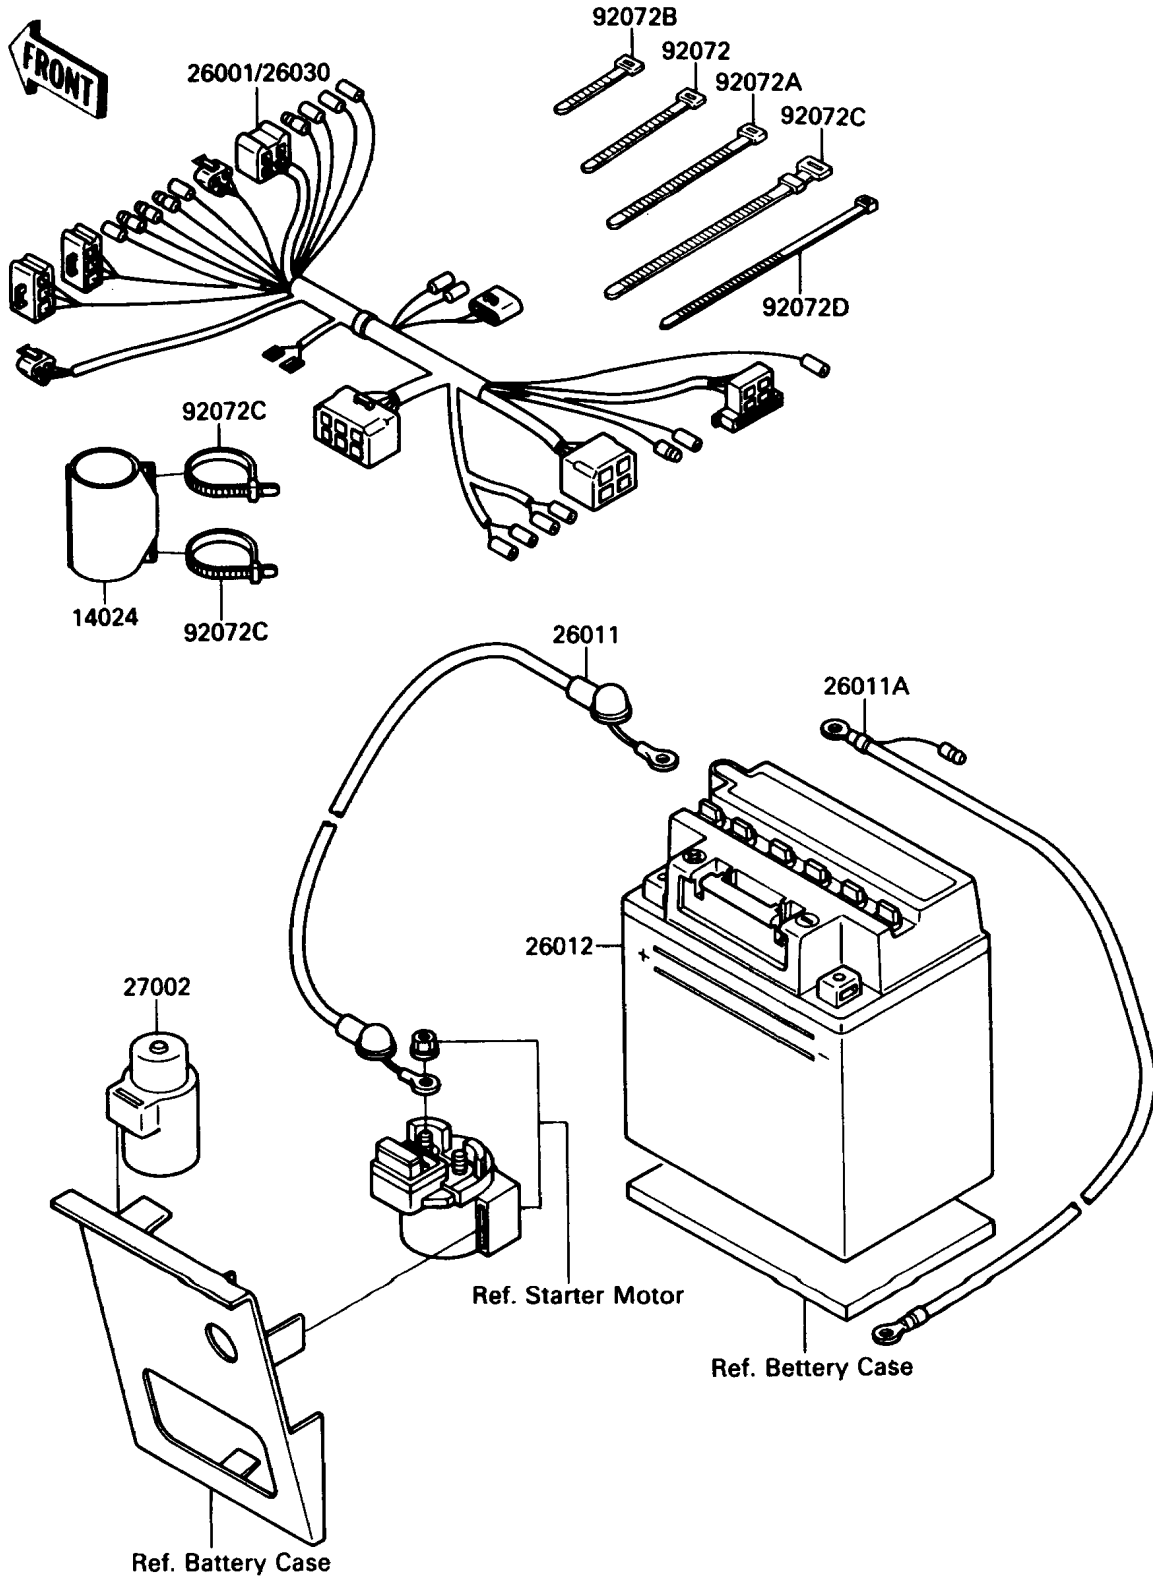

1991 Bayou 220 PARTS DIAGRAM

Electrical Equipment

F2760

1991 Bayou 220 PARTS LIST

Electrical Equipment

ITEM NAME	PART NUMBER	QUANTITY
COVER,COUPLER (Ref # 14024)	14024-1624	1
WIRE-LEAD,BATTERY(+) (Ref # 26011)	26011-1398	1
WIRE-LEAD,BATTERY(-) (Ref # 26011A)	26011-1399	1
BATTERY,12V 11AH,YB10A-A2 (Ref # 26012)	26012-1229	1
RELAY-ASSY (Ref # 27002)	27002-1051	1
BAND,L=149 (Ref # 92072A)	92072-031	2
BAND,L=186 (Ref # 92072C)	92072-056	3
BAND,L=188 (Ref # 92072D)	92072-1239	8
HARNESS,MAIN (Ref # 26001)	26001-1858	1
HARNESS,MAIN (Ref # 26030)	26030-1061	1
BAND,L=123 (Ref # 92072)	92072-030	2
BAND,L=123 (Ref # 92072)	92072-030	6