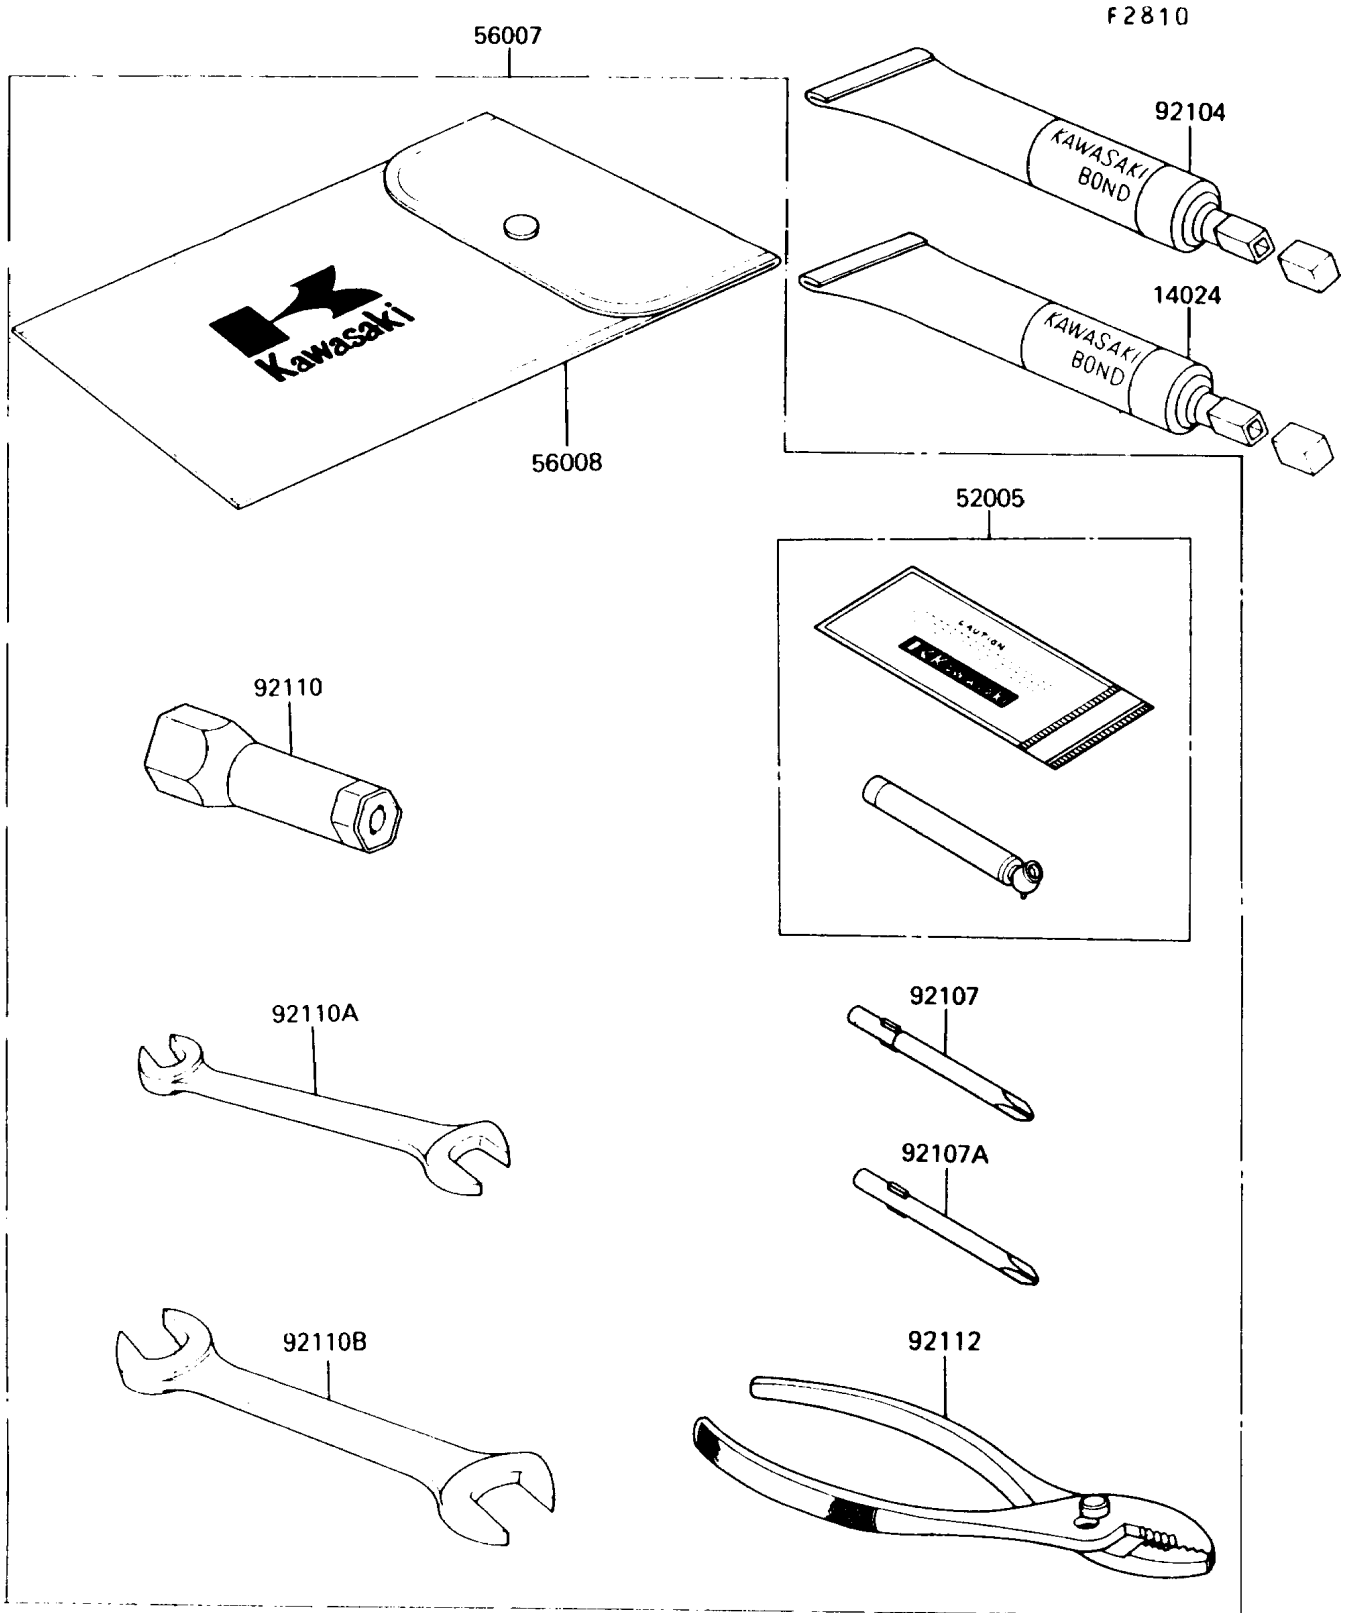

1989 Bayou 220 PARTS DIAGRAM

Tool

1989 Bayou 220 PARTS LIST

Tool

ITEM NAME	PART NUMBER	QUANTITY
THREE BOND TB1211,HT/RS,WHITE (Ref # 14024)	56019-120	1
GAUGE,AIR (Ref # 52005)	52005-1082	1
TOOLKIT (Ref # 56007)	56007-1306	1
BAG,TOOL (Ref # 56008)	56008-1007	1
GASKET-LIQUID,TUBE,100G,SILVER (Ref # 92104)	92104-002	1
TOOL-DRIVER,#3PHILLIPS (Ref # 92107)	92107-005	1
TOOL-DRIVER,#2PHILLIPS (Ref # 92107A)	92107-1053	1
TOOL-WRENCH,BOX,18MM (Ref # 92110)	92110-1111	1
TOOL-WRENCH,OPEN END,10X12 (Ref # 92110A)	92110-1152	1
TOOL-WRENCH,OPEN END,14X17 (Ref # 92110B)	92110-1153	1
TOOL-PLIERS (Ref # 92112)	92112-003	1