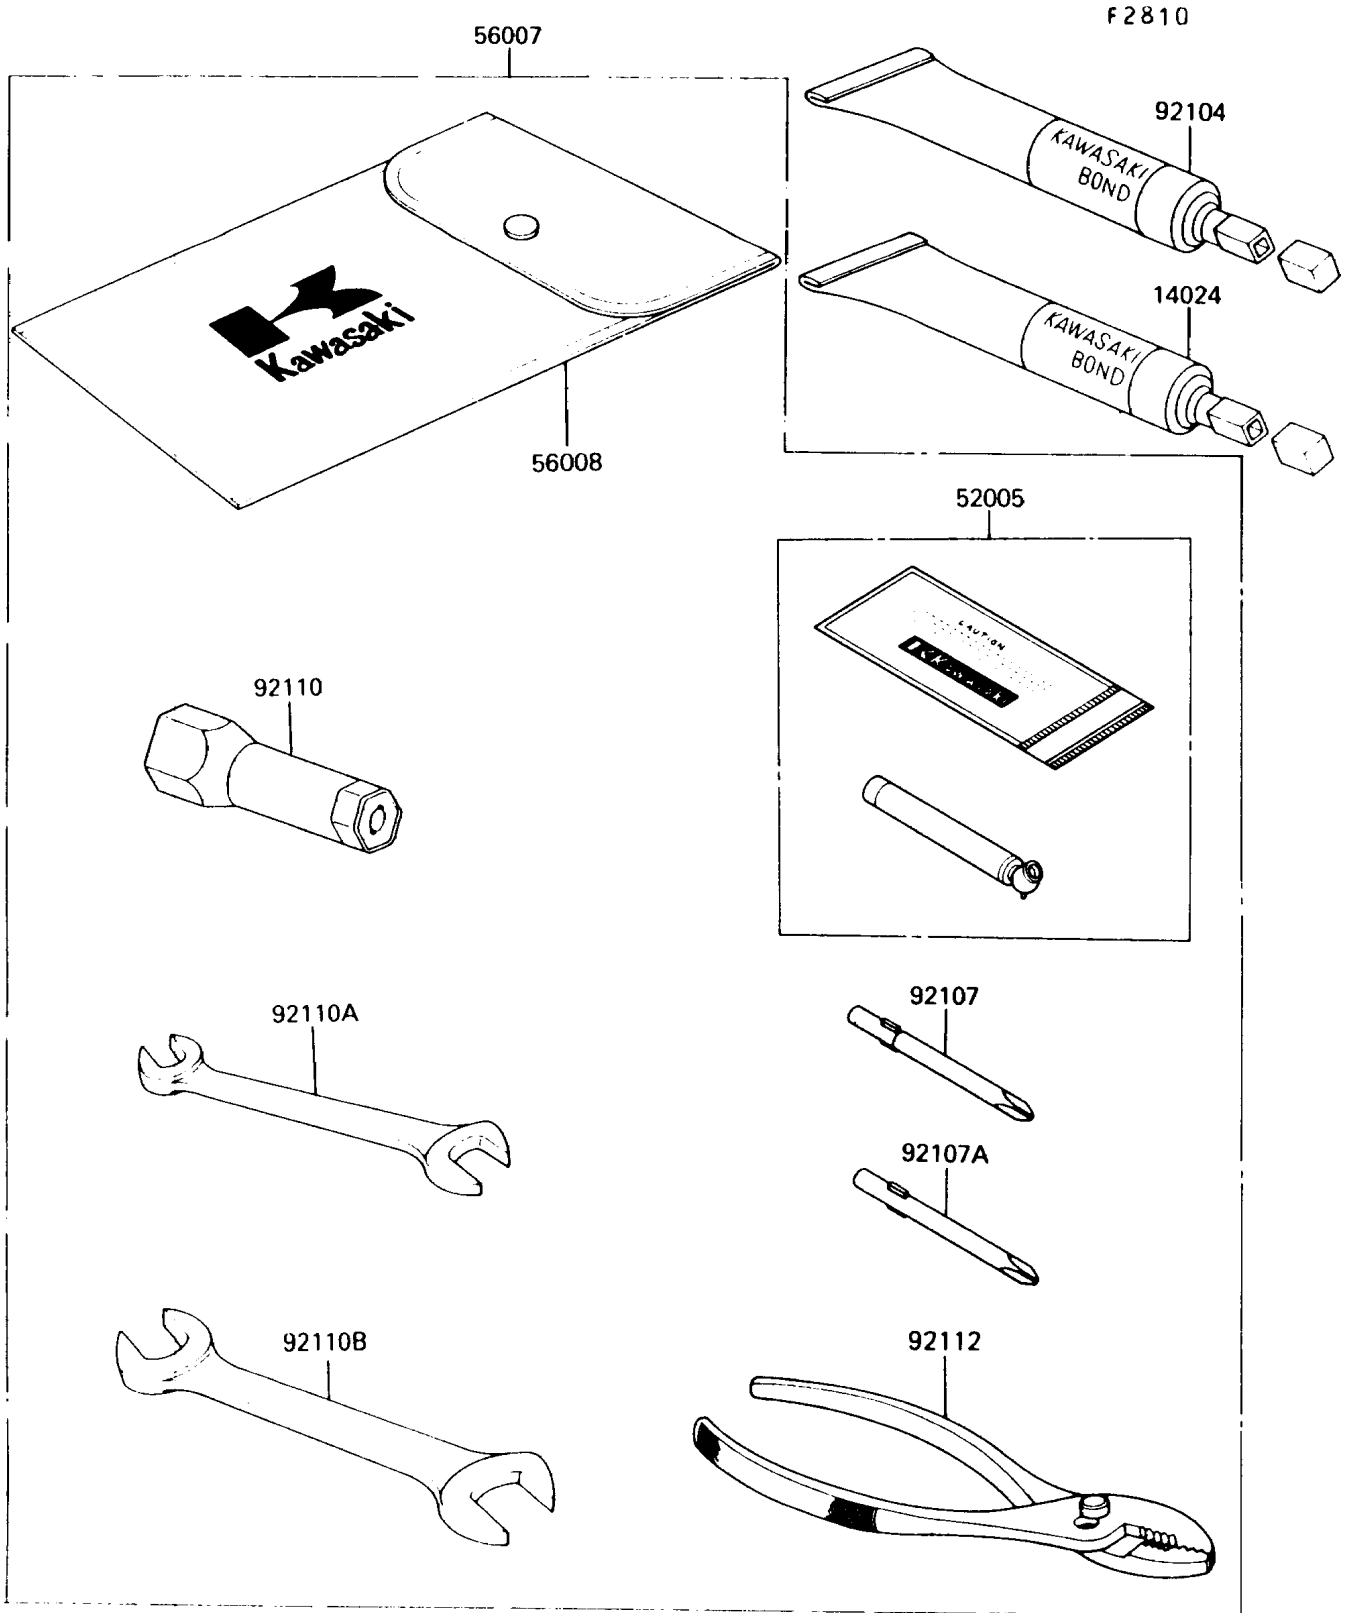

1990 Bayou 220 PARTS DIAGRAM

Tool

1990 Bayou 220 PARTS LIST

Tool

ITEM NAME	PART NUMBER	QUANTITY
THREE BOND TB1211,HT/RS,WHITE (Ref # 14024)	56019-120	1
GAUGE,AIR (Ref # 52005)	52005-1082	1
TOOLKIT (Ref # 56007)	56007-1306	1
BAG,TOOL (Ref # 56008)	56008-1007	1
GASKET-LIQUID,TUBE,100G,SILVER (Ref # 92104)	92104-002	1
TOOL-DRIVER,#3PHILLIPS (Ref # 92107)	92107-005	1
TOOL-DRIVER,#2PHILLIPS (Ref # 92107A)	92107-1053	1
TOOL-WRENCH,BOX,18MM (Ref # 92110)	92110-1111	1
TOOL-WRENCH,OPEN END,10X12 (Ref # 92110A)	92110-1152	1
TOOL-WRENCH,OPEN END,14X17 (Ref # 92110B)	92110-1153	1
TOOL-PLIERS (Ref # 92112)	92112-003	1