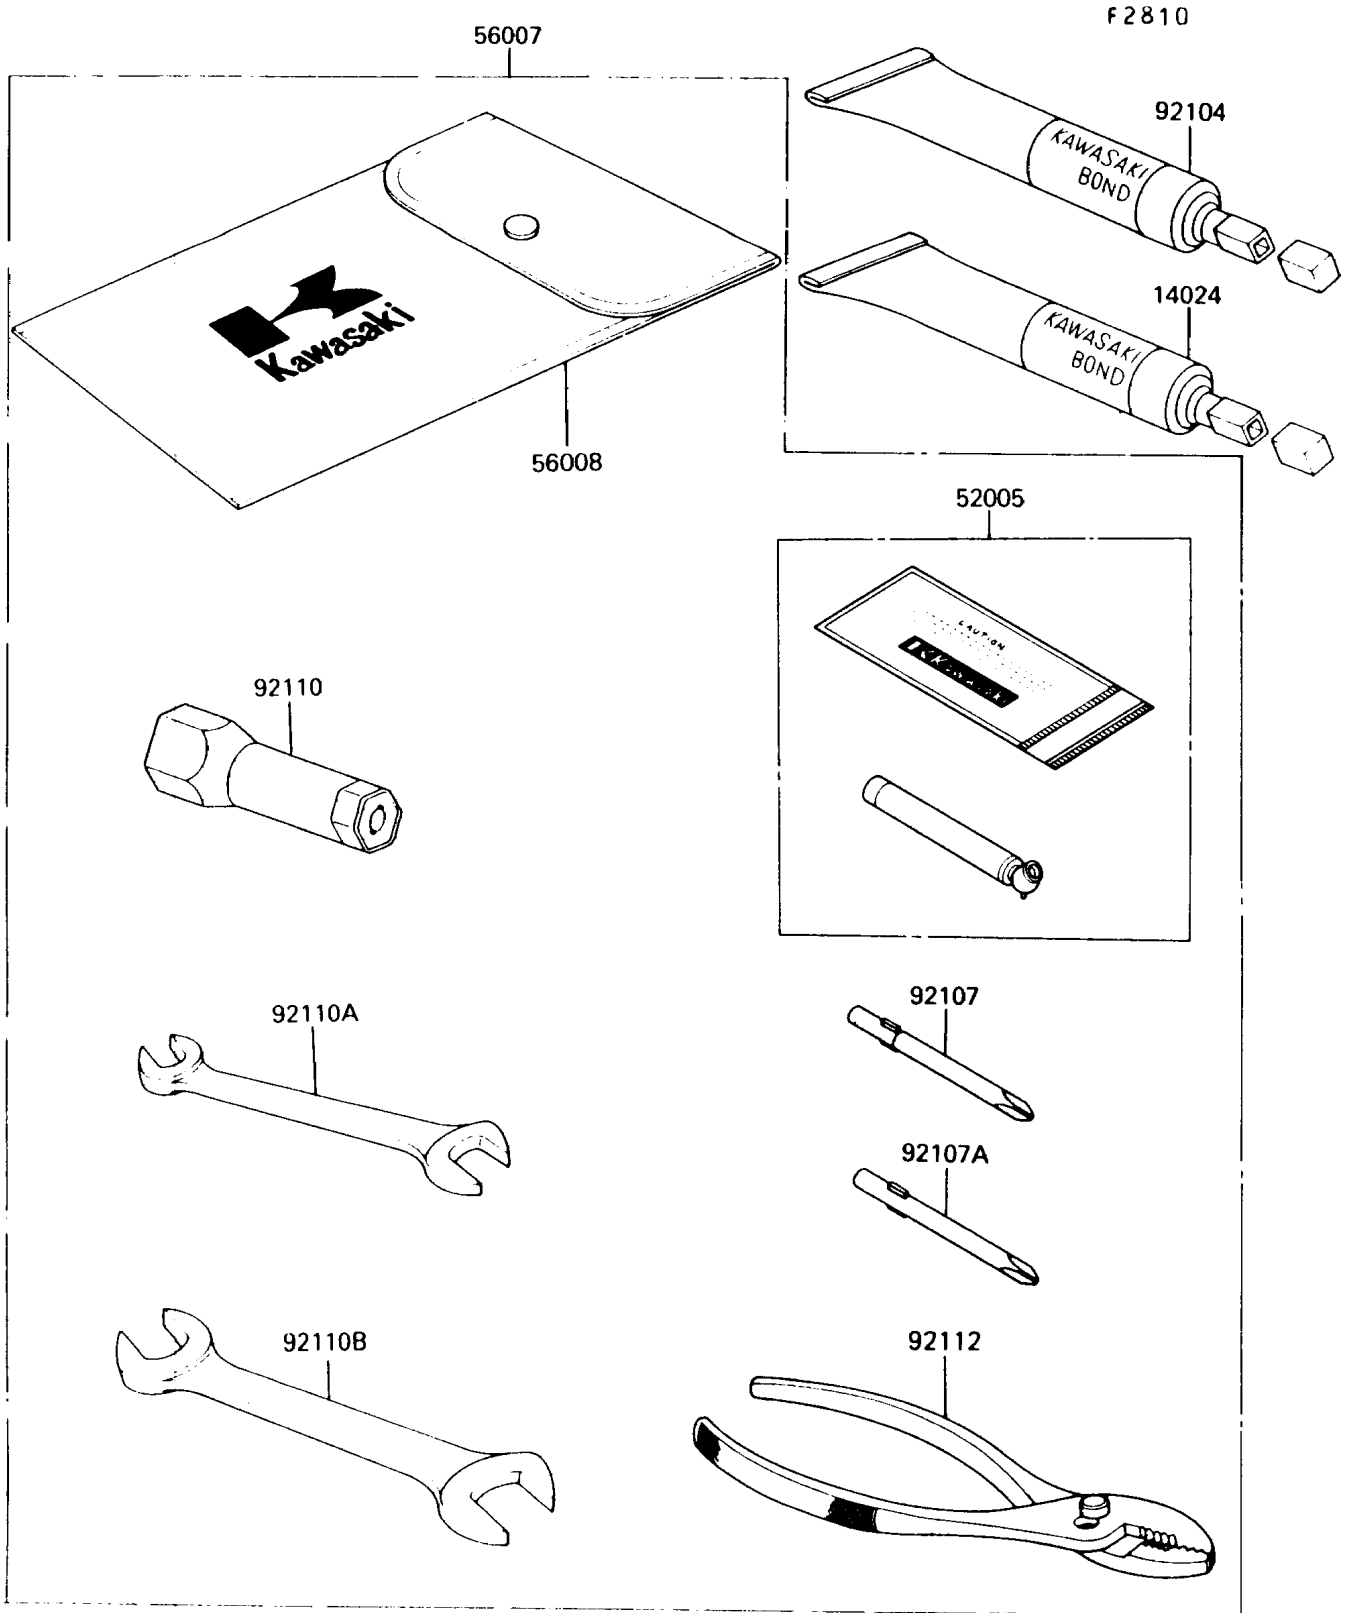

1991 Bayou 220 PARTS DIAGRAM

Tool

1991 Bayou 220 PARTS LIST

Tool

ITEM NAME	PART NUMBER	QUANTITY
THREE BOND TB1211,HT/RS,WHITE (Ref # 14024)	56019-120	1
GAUGE,AIR (Ref # 52005)	52005-1082	1
TOOLKIT (Ref # 56007)	56007-1306	1
BAG,TOOL (Ref # 56008)	56008-1007	1
GASKET-LIQUID,TUBE,100G,SILVER (Ref # 92104)	92104-002	1
TOOL-DRIVER,#3PHILLIPS (Ref # 92107)	92107-005	1
TOOL-DRIVER,#2PHILLIPS (Ref # 92107A)	92107-1053	1
TOOL-WRENCH,BOX,18MM (Ref # 92110)	92110-1111	1
TOOL-WRENCH,OPEN END,10X12 (Ref # 92110A)	92110-1152	1
TOOL-WRENCH,OPEN END,14X17 (Ref # 92110B)	92110-1153	1
TOOL-PLIERS (Ref # 92112)	92112-003	1