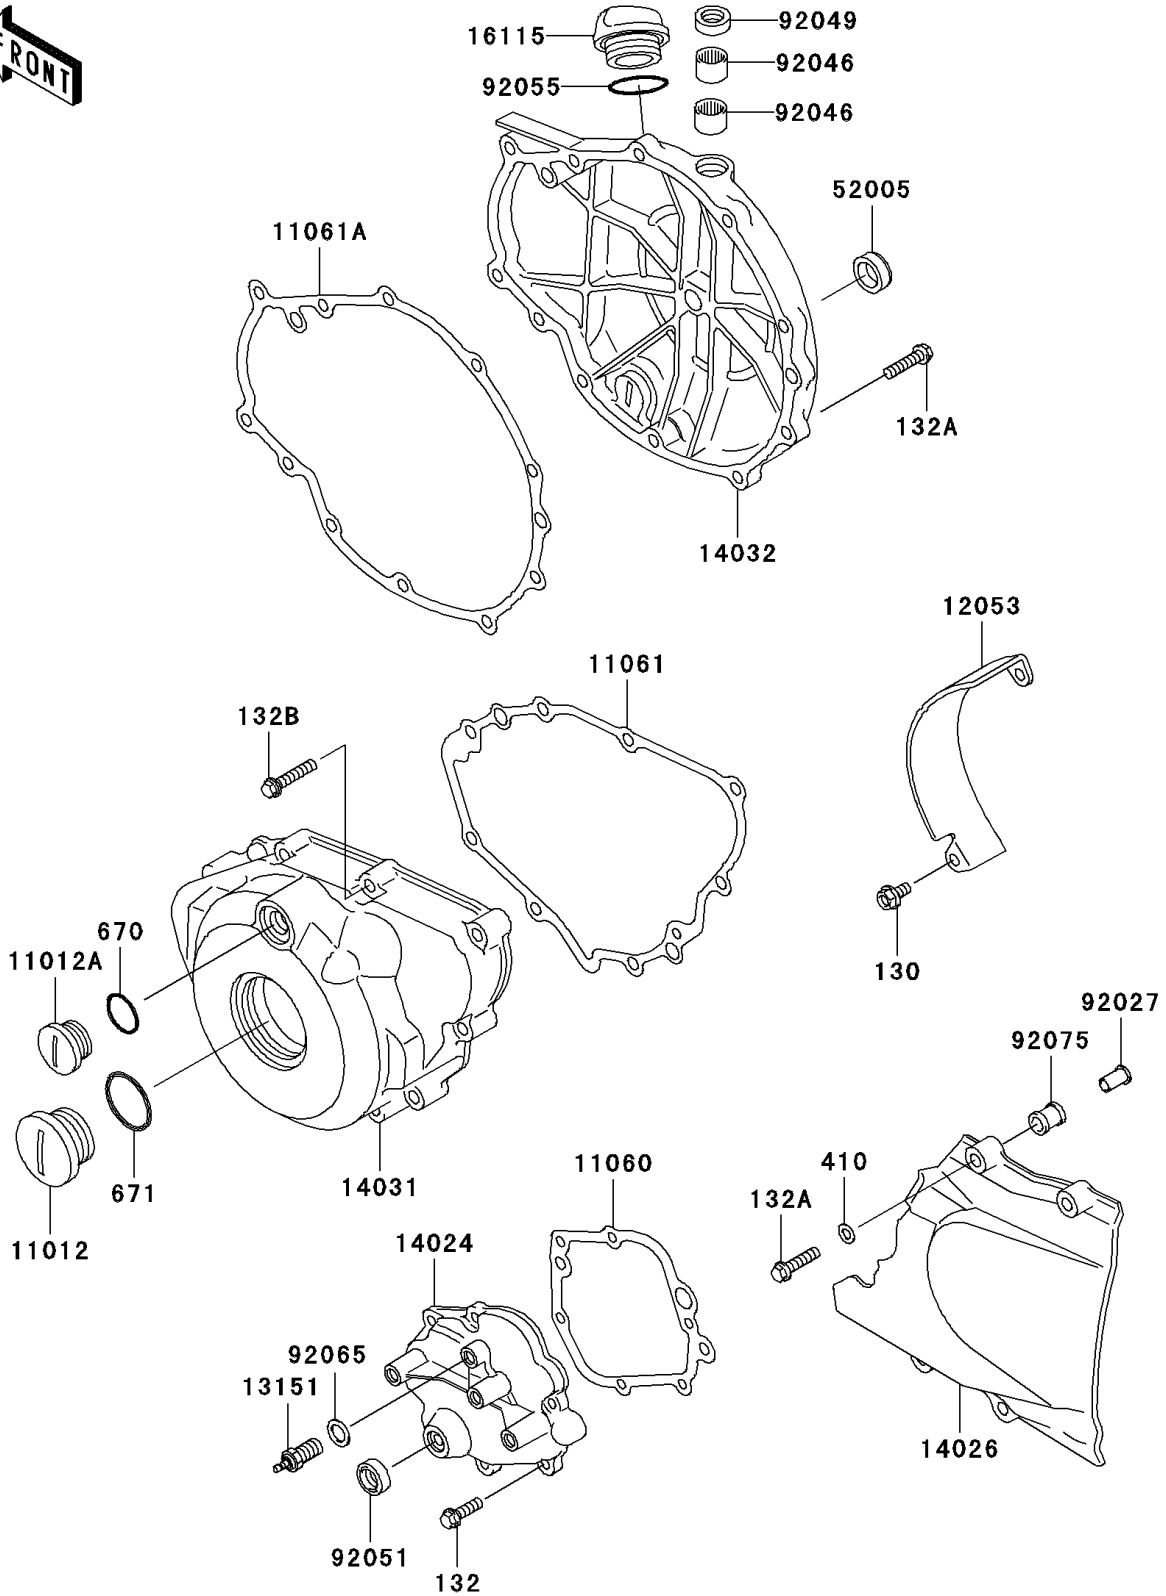

2006 Ninja® 500R PARTS DIAGRAM

Engine Cover(s)

E1431

2006 Ninja® 500R PARTS LIST

Engine Cover(s)

ITEM NAME	PART NUMBER	QUANTITY
BOLT-FLANGED,6X12 (Ref # 130)	130BA0612	2
BOLT-FLANGED-SMALL,6X20 (Ref # 132)	132BB0620	6
BOLT-FLANGED-SMALL,6X25 (Ref # 132A)	132BB0625	15
BOLT-FLANGED-SMALL,6X30 (Ref # 132B)	132BB0630	9
WASHER-PLAIN-SMALL,6MM (Ref # 410)	410AB0600	4
O RING,18MM (Ref # 670)	670B2018	1
O RING,40MM (Ref # 671)	671B2540	1
CAP (Ref # 11012)	11012-1362	1
CAP,TOP MARK (Ref # 11012A)	11012-1363	1
GASKET,CHANGE MECHANISM (Ref # 11060)	11060-1830	1
GASKET,GENERATOR COVER (Ref # 11061)	11061-0273	1
GASKET,CLUTCH COVER (Ref # 11061A)	11061-0274	1
GUIDE-CHAIN (Ref # 12053)	12053-1215	1
SWITCH-COMP,NEUTRAL (Ref # 13151)	13151-1080	1
COVER,CHANGE MECHANISM (Ref # 14024)	14024-1387	1
COVER-CHAIN (Ref # 14026)	14026-1128	1
COVER-GENERATOR (Ref # 14031)	14031-1202	1
COVER-CLUTCH (Ref # 14032)	14032-1386	1
CAP-OIL FILLER (Ref # 16115)	16115-1009	1
GAUGE,OIL LEVEL (Ref # 52005)	52005-1009	1
COLLAR (Ref # 92027)	92027-1858	4
BEARING-NEEDLE,HK1210 (Ref # 92046)	92046-1010	2
SEAL-OIL,TB12205.5 (Ref # 92049)	92049-1271	1
SEAL-OIL,TB13225.5 (Ref # 92051)	92051-005	1
RING-O,31.7X2.4 (Ref # 92055)	92055-049	1
GASKET,10.5X16X1 (Ref # 92065)	92065-058	1
DAMPER (Ref # 92075)	92075-1681	4