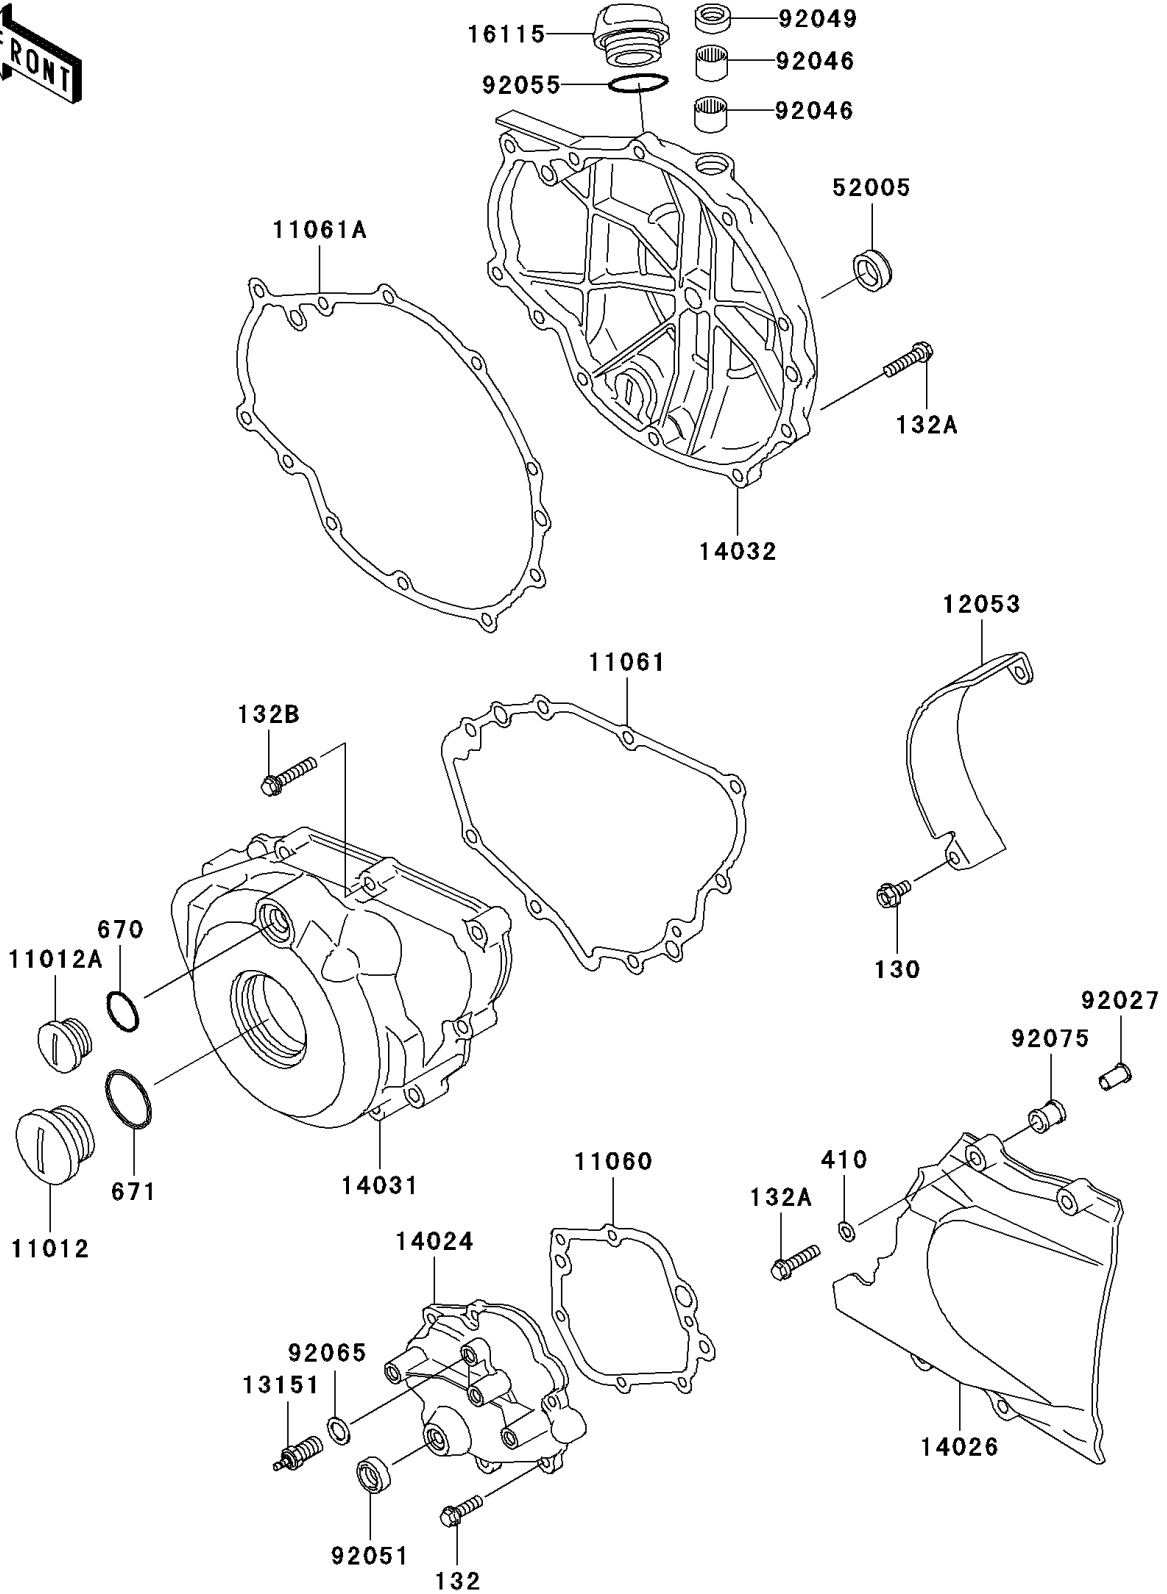

2007 Ninja® 500R PARTS DIAGRAM

Engine Cover(s)

E1431

2007 Ninja® 500R PARTS LIST

Engine Cover(s)

ITEM NAME	PART NUMBER	QUANTITY
BOLT-FLANGED,6X12 (Ref # 130)	130BA0612	2
BOLT-FLANGED-SMALL,6X20 (Ref # 132)	132BB0620	6
BOLT-FLANGED-SMALL,6X25 (Ref # 132A)	132BB0625	15
BOLT-FLANGED-SMALL,6X30 (Ref # 132B)	132BB0630	9
WASHER-PLAIN-SMALL,6MM (Ref # 410)	410AB0600	4
O RING,18MM (Ref # 670)	670B2018	1
O RING,40MM (Ref # 671)	671B2540	1
CAP (Ref # 11012)	11012-1362	1
CAP,TOP MARK (Ref # 11012A)	11012-1363	1
GASKET,CHANGE MECHANISM (Ref # 11060)	11060-1830	1
GASKET,GENERATOR COVER (Ref # 11061)	11061-0273	1
GASKET,CLUTCH COVER (Ref # 11061A)	11061-0274	1
GUIDE-CHAIN (Ref # 12053)	12053-1215	1
SWITCH-COMP,NEUTRAL (Ref # 13151)	13151-1080	1
COVER,CHANGE MECHANISM (Ref # 14024)	14024-1387	1
COVER-CHAIN (Ref # 14026)	14026-1128	1
COVER-GENERATOR (Ref # 14031)	14031-1202	1
COVER-CLUTCH (Ref # 14032)	14032-1386	1
CAP-OIL FILLER (Ref # 16115)	16115-1009	1
GAUGE,OIL LEVEL (Ref # 52005)	52005-1009	1
COLLAR (Ref # 92027)	92027-1858	4
BEARING-NEEDLE,HK1210 (Ref # 92046)	92046-1010	2
SEAL-OIL,TB12205.5 (Ref # 92049)	92049-1271	1
SEAL-OIL,TB13225.5 (Ref # 92051)	92051-005	1
RING-O,31.7X2.4 (Ref # 92055)	92055-049	1
GASKET,10.5X16X1 (Ref # 92065)	92065-058	1
DAMPER (Ref # 92075)	92075-1681	4