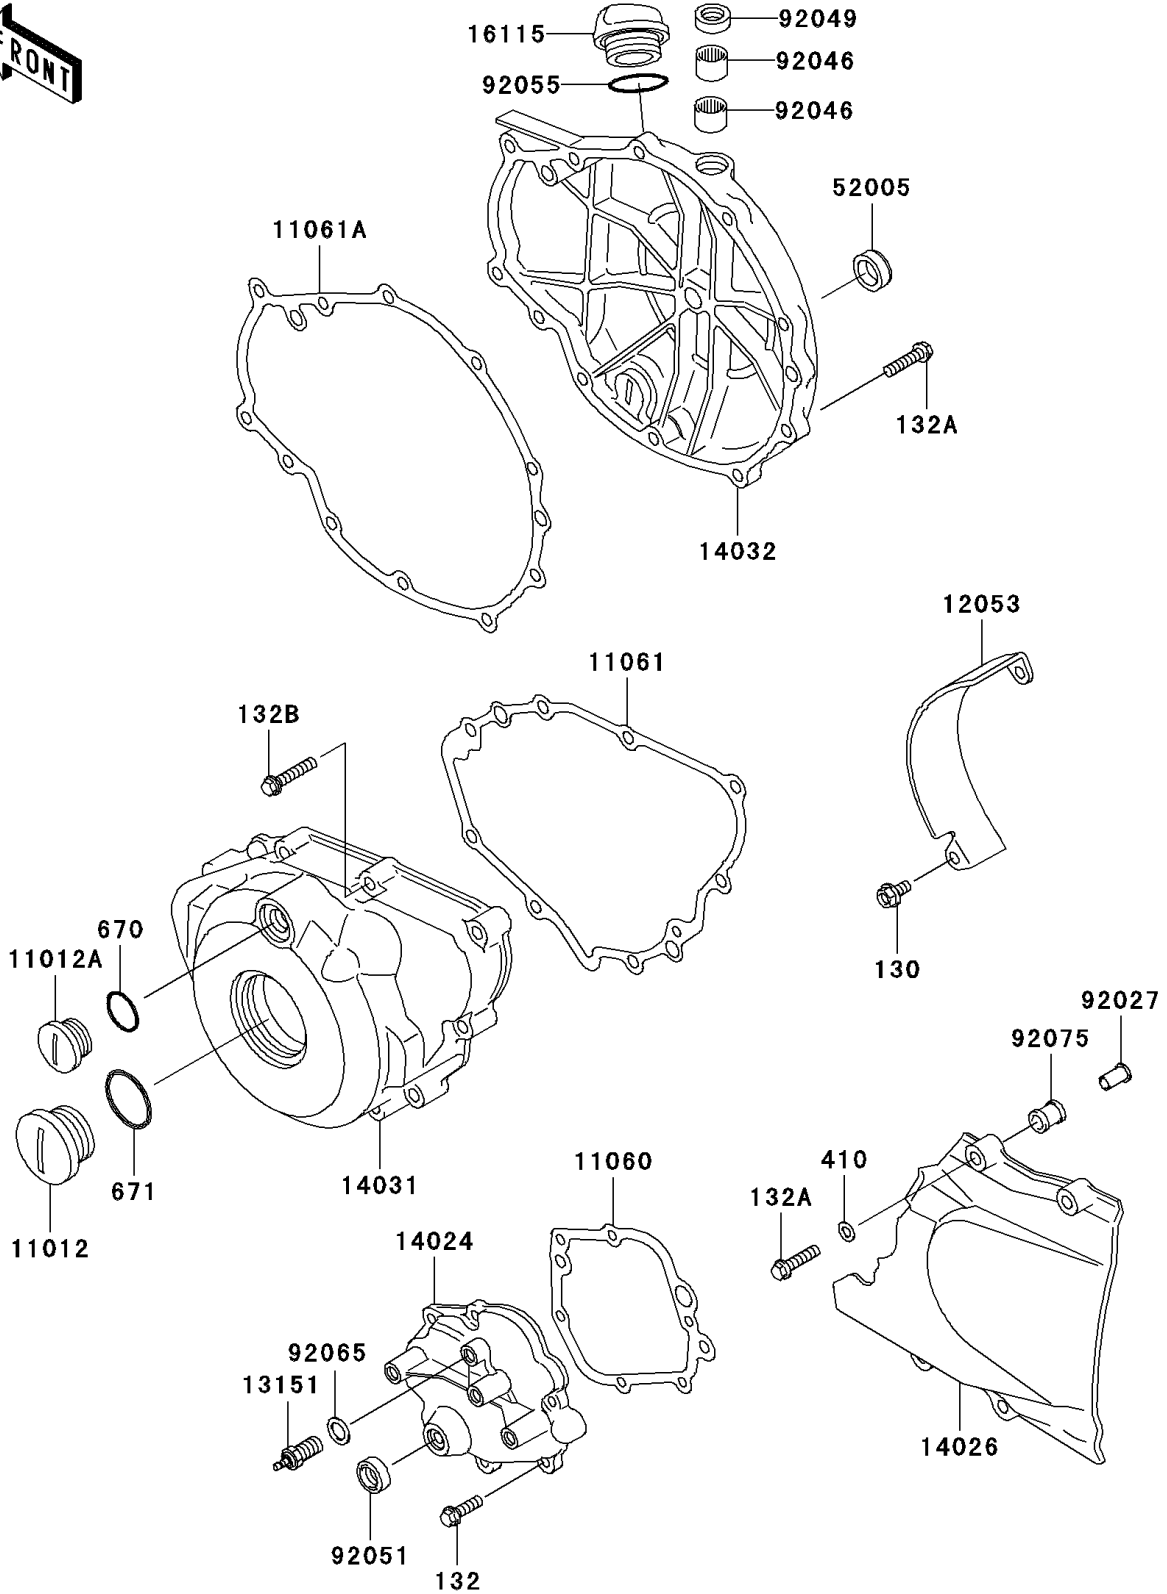

2008 Ninja® 500R PARTS DIAGRAM

Engine Cover(s)

E1431

2008 Ninja® 500R PARTS LIST

Engine Cover(s)

ITEM NAME	PART NUMBER	QUANTITY
BOLT-FLANGED,6X12 (Ref # 130)	130BA0612	2
BOLT-FLANGED-SMALL,6X20 (Ref # 132)	132BB0620	6
BOLT-FLANGED-SMALL,6X25 (Ref # 132A)	132BB0625	15
BOLT-FLANGED-SMALL,6X30 (Ref # 132B)	132BB0630	9
WASHER-PLAIN-SMALL,6MM (Ref # 410)	410AB0600	4
O RING,18MM (Ref # 670)	670B2018	1
O RING,40MM (Ref # 671)	671B2540	1
CAP (Ref # 11012)	11012-1362	1
CAP,TOP MARK (Ref # 11012A)	11012-1363	1
GASKET,CHANGE MECHANISM (Ref # 11060)	11060-1830	1
GASKET,GENERATOR COVER (Ref # 11061)	11061-0273	1
GASKET,CLUTCH COVER (Ref # 11061A)	11061-0274	1
GUIDE-CHAIN (Ref # 12053)	12053-1215	1
SWITCH-COMP,NEUTRAL (Ref # 13151)	13151-1080	1
COVER,CHANGE MECHANISM (Ref # 14024)	14024-1387	1
COVER-CHAIN (Ref # 14026)	14026-1128	1
COVER-GENERATOR (Ref # 14031)	14031-1202	1
COVER-CLUTCH (Ref # 14032)	14032-1386	1
CAP-OIL FILLER (Ref # 16115)	16115-1009	1
GAUGE,OIL LEVEL (Ref # 52005)	52005-1009	1
COLLAR (Ref # 92027)	92027-1858	4
BEARING-NEEDLE,HK1210 (Ref # 92046)	92046-1010	2
SEAL-OIL,TB12205.5 (Ref # 92049)	92049-1271	1
SEAL-OIL,TB13225.5 (Ref # 92051)	92051-005	1
RING-O,31.7X2.4 (Ref # 92055)	92055-049	1
GASKET,10.5X16X1 (Ref # 92065)	92065-058	1
DAMPER (Ref # 92075)	92075-1681	4