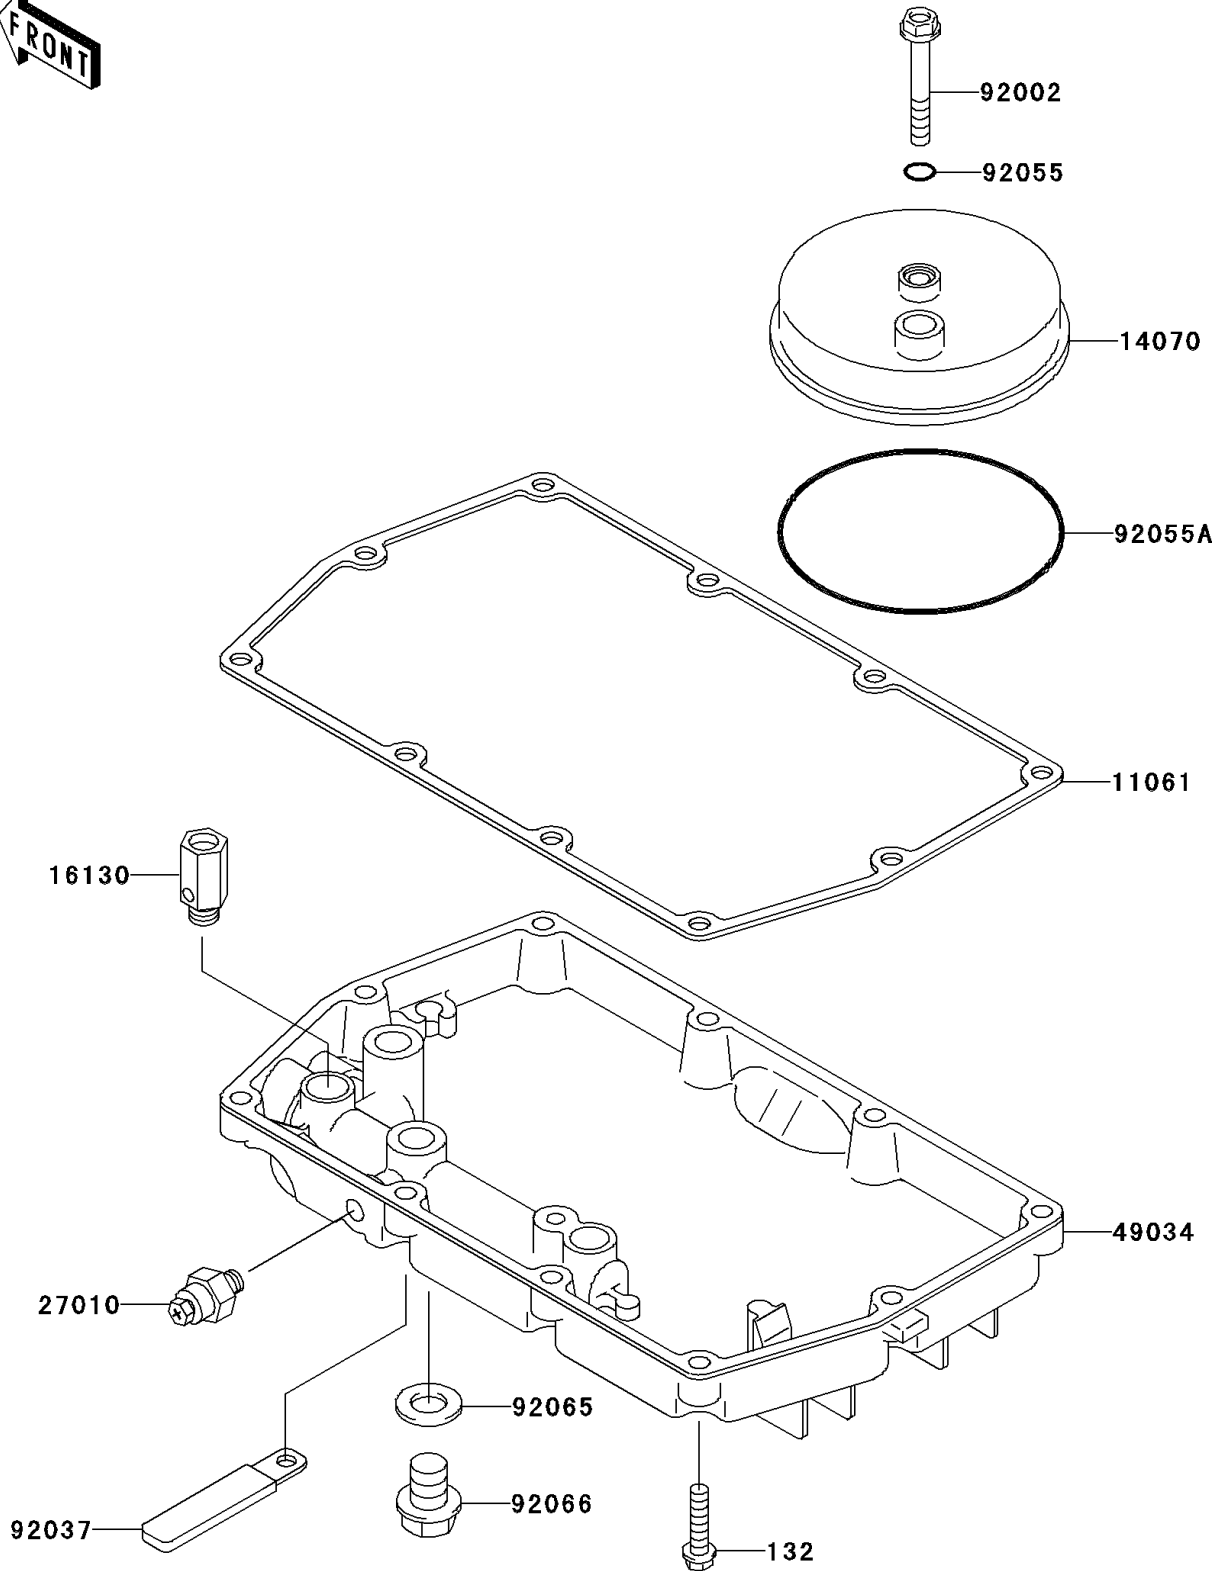

2008 Ninja® 500R PARTS DIAGRAM

Breather Cover/Oil Pan

E1432

2008 Ninja® 500R PARTS LIST

Breather Cover/Oil Pan

ITEM NAME	PART NUMBER	QUANTITY
BOLT-FLANGED-SMALL,6X25 (Ref # 132)	132BD0625	10
GASKET,OIL PAN (Ref # 11061)	11061-0275	1
BODY-BREATHER (Ref # 14070)	14070-1067	1
VALVE-ASSY-RELIEF (Ref # 16130)	16130-1001	1
SWITCH,OIL PRESSURE (Ref # 27010)	27010-1313	1
PAN-OIL (Ref # 49034)	49034-1108	1
BOLT,6X45 (Ref # 92002)	92002-1069	1
CLAMP (Ref # 92037)	92037-1679	1
RING-O,6MM (Ref # 92055)	92055-1089	1
RING-O,92X1.9 (Ref # 92055A)	92055-1284	1
GASKET,12X22X2 (Ref # 92065)	92065-097	1
PLUG,OIL DRAIN,12X15 (Ref # 92066)	92066-1174	1