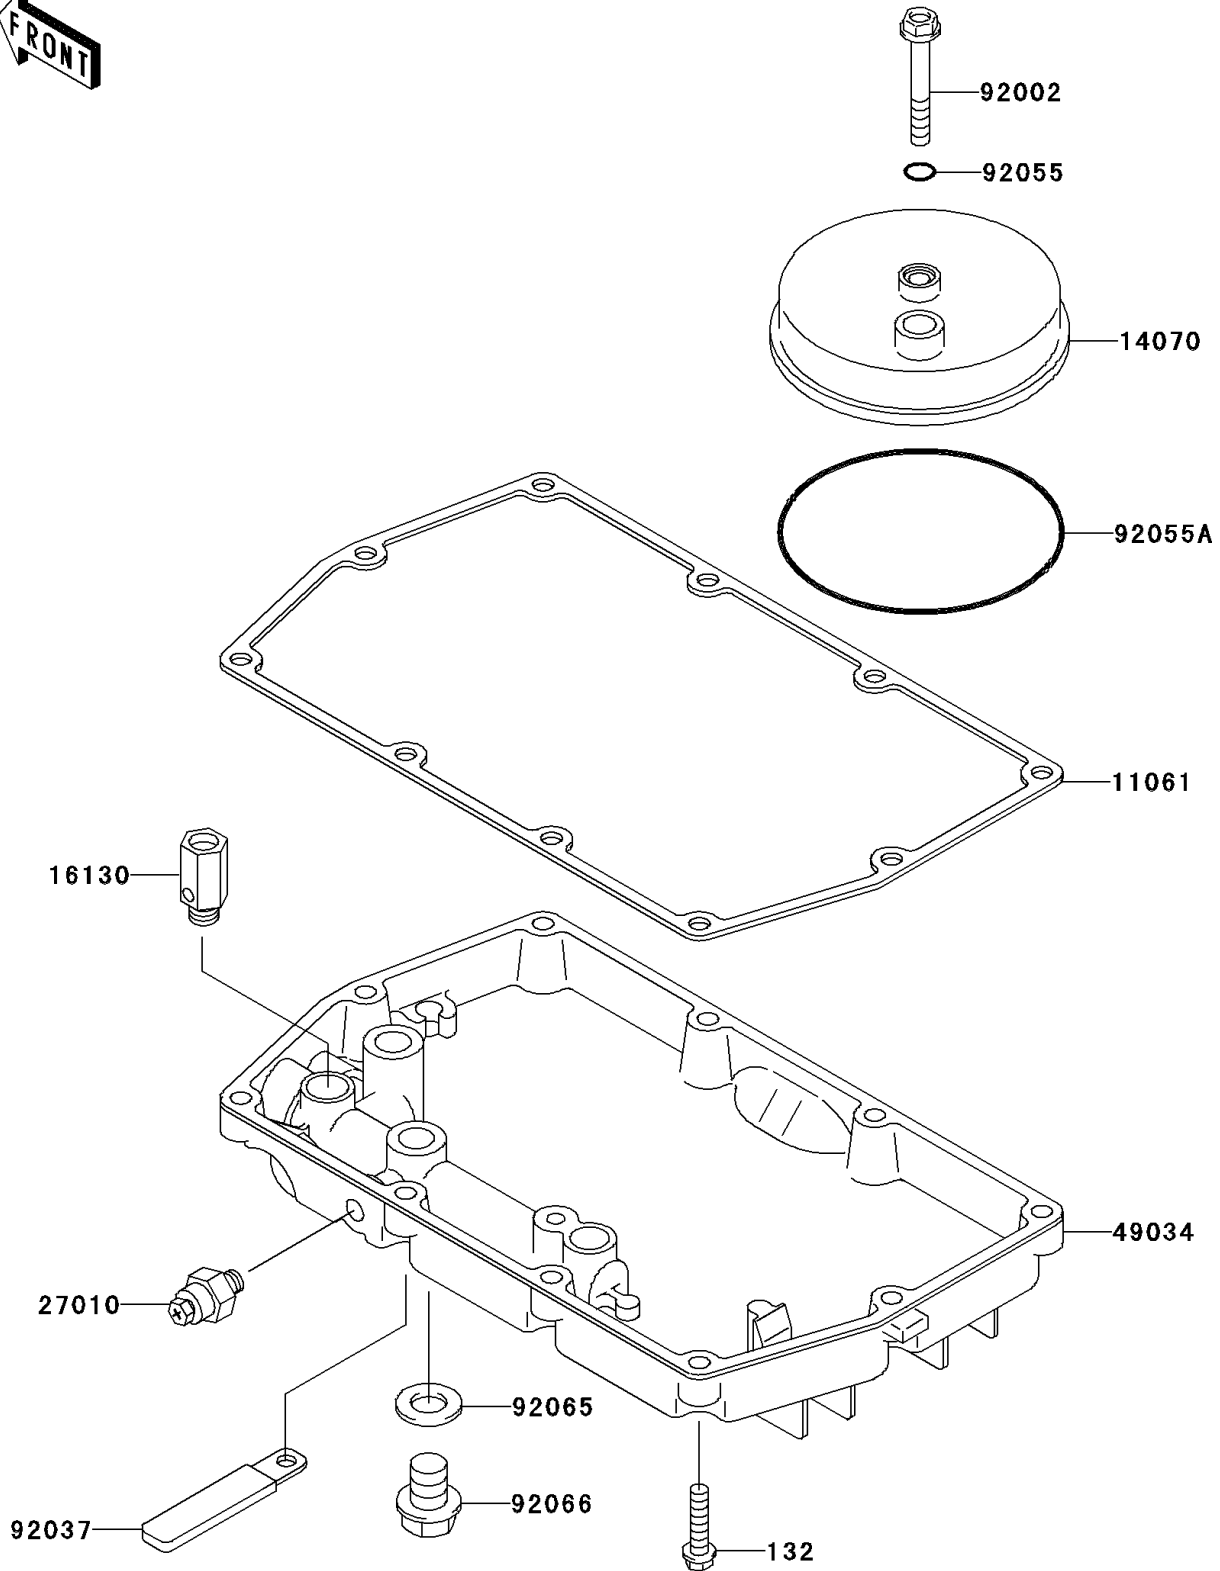

2009 Ninja® 500R PARTS DIAGRAM

Breather Cover/Oil Pan

E1432

2009 Ninja® 500R PARTS LIST

Breather Cover/Oil Pan

ITEM NAME	PART NUMBER	QUANTITY
BOLT-FLANGED-SMALL,6X25 (Ref # 132)	132BD0625	10
GASKET,OIL PAN (Ref # 11061)	11061-0275	1
BODY-BREATHER (Ref # 14070)	14070-1067	1
VALVE-ASSY-RELIEF (Ref # 16130)	16130-1001	1
SWITCH,OIL PRESSURE (Ref # 27010)	27010-1313	1
PAN-OIL (Ref # 49034)	49034-1108	1
BOLT,6X45 (Ref # 92002)	92002-1069	1
CLAMP (Ref # 92037)	92037-1679	1
RING-O,6MM (Ref # 92055)	92055-1089	1
RING-O,92X1.9 (Ref # 92055A)	92055-1284	1
GASKET,12X22X2 (Ref # 92065)	92065-097	1
PLUG,OIL DRAIN,12X15 (Ref # 92066)	92066-1174	1