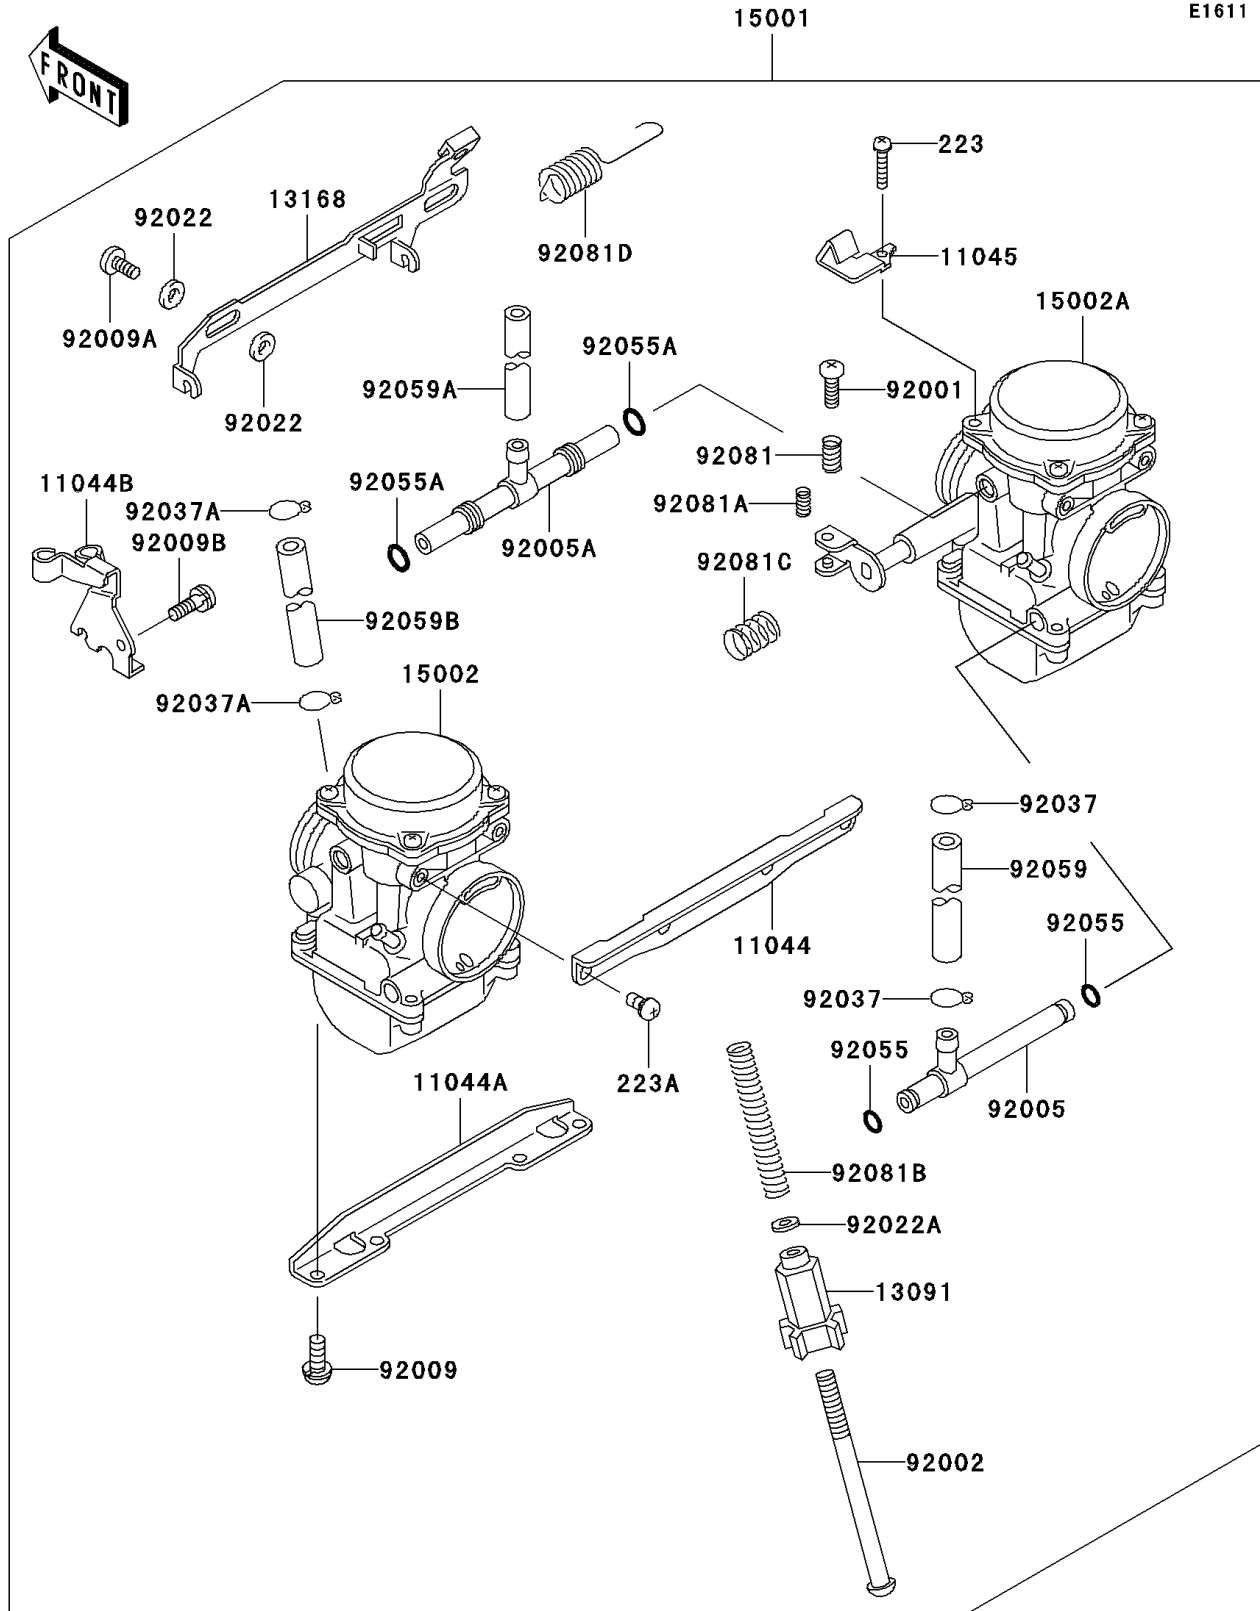

2006 Ninja® 500R PARTS DIAGRAM

Carburetor(D6F/D7F)

E1611

2006 Ninja® 500R PARTS LIST

Carburetor(D6F/D7F)

ITEM NAME	PART NUMBER	QUANTITY
SCREW-PAN-WS-CROS,4X20 (Ref # 223)	223AB0420	1
SCREW-PAN-WS-CROS,5X10 (Ref # 223A)	223AB0510	4
BRACKET,CARBURETOR STAY,UPP (Ref # 11044)	11044-1313	1
BRACKET,CARBURETOR STAY,6MM (Ref # 11044A)	11044-1314	1
BRACKET,THROTTLE CABLE (Ref # 11044B)	11044-1546	1
BRACKET,STARTER LEVER (Ref # 11045)	11045-1824	1
HOLDER,THROTTLE STOP SCREW (Ref # 13091)	13091-1382	1
LEVER (Ref # 13168)	13168-1360	1
CARBURETOR-ASSY (Ref # 15001)	15001-1334	1
CARBURETOR,LH (Ref # 15002)	15002-1492	1
CARBURETOR,RH (Ref # 15002A)	15002-1493	1
BOLT,THROTTLE ADJUST (Ref # 92001)	92001-1998	1
BOLT,THROTTLE STOP SCREW (Ref # 92002)	92002-1552	1
FITTING (Ref # 92005)	92005-1133	1
FITTING (Ref # 92005A)	92005-1134	1
SCREW,6X16 (Ref # 92009)	92009-1129	4
SCREW (Ref # 92009A)	92009-1262	2
SCREW,5X10 (Ref # 92009B)	92009-1365	1
WASHER,6.1X11X0.8,POLYACETAL (Ref # 92022)	92022-1199	4
WASHER,PLAIN,STOP SPRING (Ref # 92022A)	92022-1480	1
CLAMP,FUEL TUBE (Ref # 92037)	92037-1075	2
CLAMP,TUBE (Ref # 92037A)	92037-1477	2
RING-O (Ref # 92055)	92055-1004	2
RING-O (Ref # 92055A)	92055-1223	2
TUBE,FUEL,7.3X12.5X220 (Ref # 92059)	92059-1236	1
TUBE,6.5X9.5X500 (Ref # 92059A)	92059-1465	1
TUBE,5X9X140 (Ref # 92059B)	92059-1634	1
SPRING (Ref # 92081)	92081-1620	1
SPRING,THROTTLE ADJUST LWR (Ref # 92081A)	92081-1621	1

2006 Ninja® 500R PARTS LIST

Carburetor(D6F/D7F)

ITEM NAME	PART NUMBER	QUANTITY
SPRING,THROTTLE STOP SCREW (Ref # 92081B)	92081-1875	1
SPRING (Ref # 92081C)	92081-1876	1
SPRING,STARTER LEVER (Ref # 92081D)	92081-1893	1