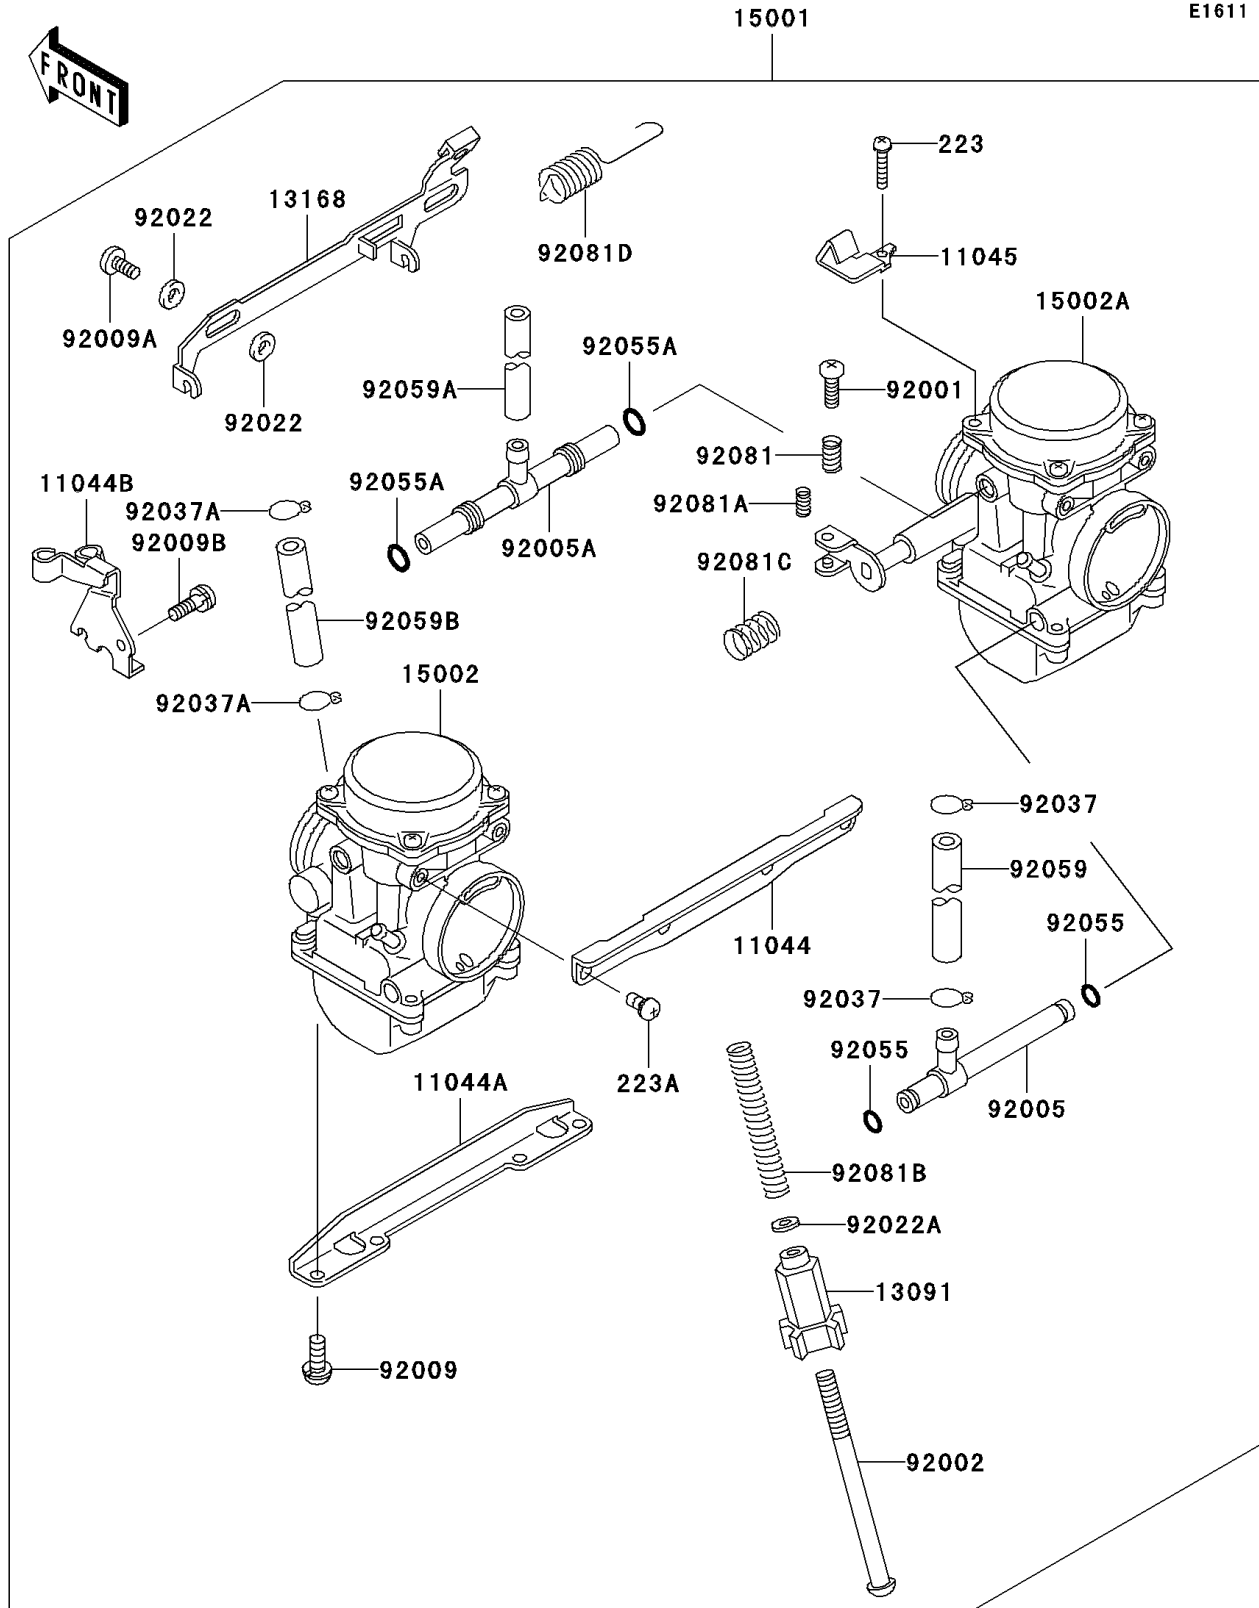

2006 Ninja® 500R PARTS DIAGRAM

Carburetor(D6F/D7F)

E1611

2006 Ninja® 500R PARTS LIST

Carburetor(D6F/D7F)

ITEM NAME	PART NUMBER	QUANTITY
SCREW-PAN-WS-CROS,4X20 (Ref # 223)	223AB0420	1
SCREW-PAN-WS-CROS,5X10 (Ref # 223A)	223AB0510	4
BRACKET,CARBURETOR STAY,UPP (Ref # 11044)	11044-1313	1
BRACKET,CARBURETOR STAY,6MM (Ref # 11044A)	11044-1314	1
BRACKET,THROTTLE CABLE (Ref # 11044B)	11044-1546	1
BRACKET,STARTER LEVER (Ref # 11045)	11045-1824	1
HOLDER,THROTTLE STOP SCREW (Ref # 13091)	13091-1382	1
LEVER (Ref # 13168)	13168-1360	1
CARBURETOR-ASSY (Ref # 15001)	15001-1334	1
CARBURETOR,LH (Ref # 15002)	15002-1492	1
CARBURETOR,RH (Ref # 15002A)	15002-1493	1
BOLT,THROTTLE ADJUST (Ref # 92001)	92001-1998	1
BOLT,THROTTLE STOP SCREW (Ref # 92002)	92002-1552	1
FITTING (Ref # 92005)	92005-1133	1
FITTING (Ref # 92005A)	92005-1134	1
SCREW,6X16 (Ref # 92009)	92009-1129	4
SCREW (Ref # 92009A)	92009-1262	2
SCREW,5X10 (Ref # 92009B)	92009-1365	1
WASHER,6.1X11X0.8,POLYACETAL (Ref # 92022)	92022-1199	4
WASHER,PLAIN,STOP SPRING (Ref # 92022A)	92022-1480	1
CLAMP,FUEL TUBE (Ref # 92037)	92037-1075	2
CLAMP,TUBE (Ref # 92037A)	92037-1477	2
RING-O (Ref # 92055)	92055-1004	2
RING-O (Ref # 92055A)	92055-1223	2
TUBE,FUEL,7.3X12.5X220 (Ref # 92059)	92059-1236	1
TUBE,6.5X9.5X500 (Ref # 92059A)	92059-1465	1
TUBE,5X9X140 (Ref # 92059B)	92059-1634	1
SPRING (Ref # 92081)	92081-1620	1
SPRING,THROTTLE ADJUST LWR (Ref # 92081A)	92081-1621	1

2006 Ninja® 500R PARTS LIST

Carburetor(D6F/D7F)

ITEM NAME	PART NUMBER	QUANTITY
SPRING,THROTTLE STOP SCREW (Ref # 92081B)	92081-1875	1
SPRING (Ref # 92081C)	92081-1876	1
SPRING,STARTER LEVER (Ref # 92081D)	92081-1893	1