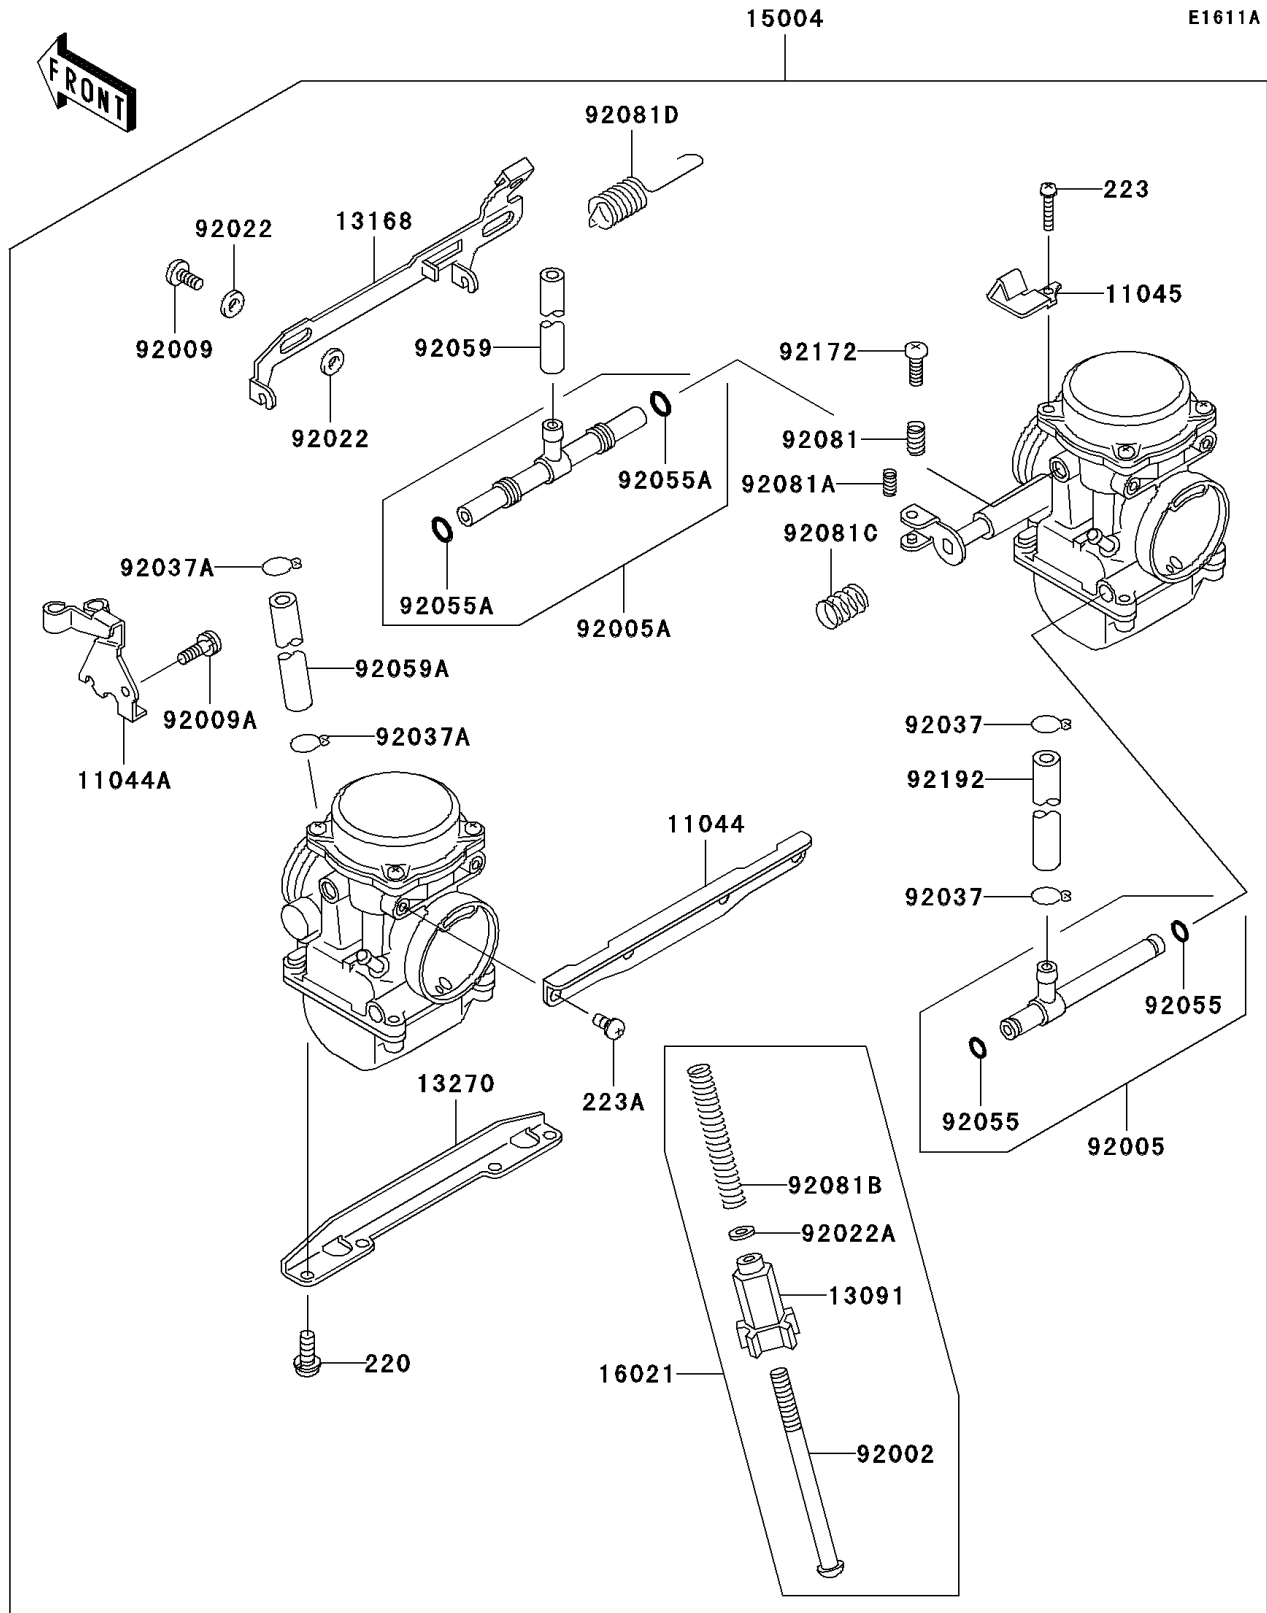

2008 Ninja® 500R PARTS DIAGRAM

Carburetor(D8F/D9F)

2008 Ninja® 500R PARTS LIST

Carburetor(D8F/D9F)

ITEM NAME	PART NUMBER	QUANTITY
SCREW-PAN-CROS,6X16 (Ref # 220)	220AA0616	4
SCREW-PAN-WS-CROS,4X20 (Ref # 223)	223AB0420	1
SCREW-PAN-WS-CROS,5X10 (Ref # 223A)	223AB0510	4
BRACKET,CARBURETOR STAY,UPP (Ref # 11044)	11044-1313	1
BRACKET,THROTTLE CABLE (Ref # 11044A)	11044-1546	1
BRACKET,STARTER LEVER (Ref # 11045)	11045-1824	1
HOLDER,THROTTLE STOP SCREW (Ref # 13091)	13091-1382	1
LEVER (Ref # 13168)	13168-1360	1
PLATE,LWR,STAY (Ref # 13270)	13270-1062	1
CARBURETOR-ASSY (Ref # 15004)	15004-0044	1
SCREW-THROTTLE STOP (Ref # 16021)	16021-1165	1
BOLT,THROTTLE STOP SCREW (Ref # 92002)	92002-1552	1
FITTING (Ref # 92005)	92005-1325	1
FITTING (Ref # 92005A)	92005-1326	1
SCREW (Ref # 92009)	92009-1262	2
SCREW,5X10 (Ref # 92009A)	92009-1365	1
WASHER,6.1X11X0.8,POLYACETAL (Ref # 92022)	92022-1199	4
WASHER,PLAIN,STOP SPRING (Ref # 92022A)	92022-1480	1
CLAMP,FUEL TUBE (Ref # 92037)	92037-1075	2
CLAMP,TUBE (Ref # 92037A)	92037-1477	2
RING-O (Ref # 92055)	92055-1004	2
RING-O (Ref # 92055A)	92055-1223	2
TUBE,6.5X9.5X500 (Ref # 92059)	92059-1465	1
TUBE,5X9X140 (Ref # 92059A)	92059-1634	1
SPRING (Ref # 92081)	92081-1620	1
SPRING,THROTTLE ADJUST LWR (Ref # 92081A)	92081-1621	1
SPRING,THROTTLE STOP SCREW (Ref # 92081B)	92081-1875	1
SPRING (Ref # 92081C)	92081-1876	1
SPRING,STARTER LEVER (Ref # 92081D)	92081-1893	1

2008 Ninja® 500R PARTS LIST

Carburetor(D8F/D9F)

ITEM NAME	PART NUMBER	QUANTITY
SCREW (Ref # 92172)	92172-0129	1
TUBE (Ref # 92192)	92192-0525	1