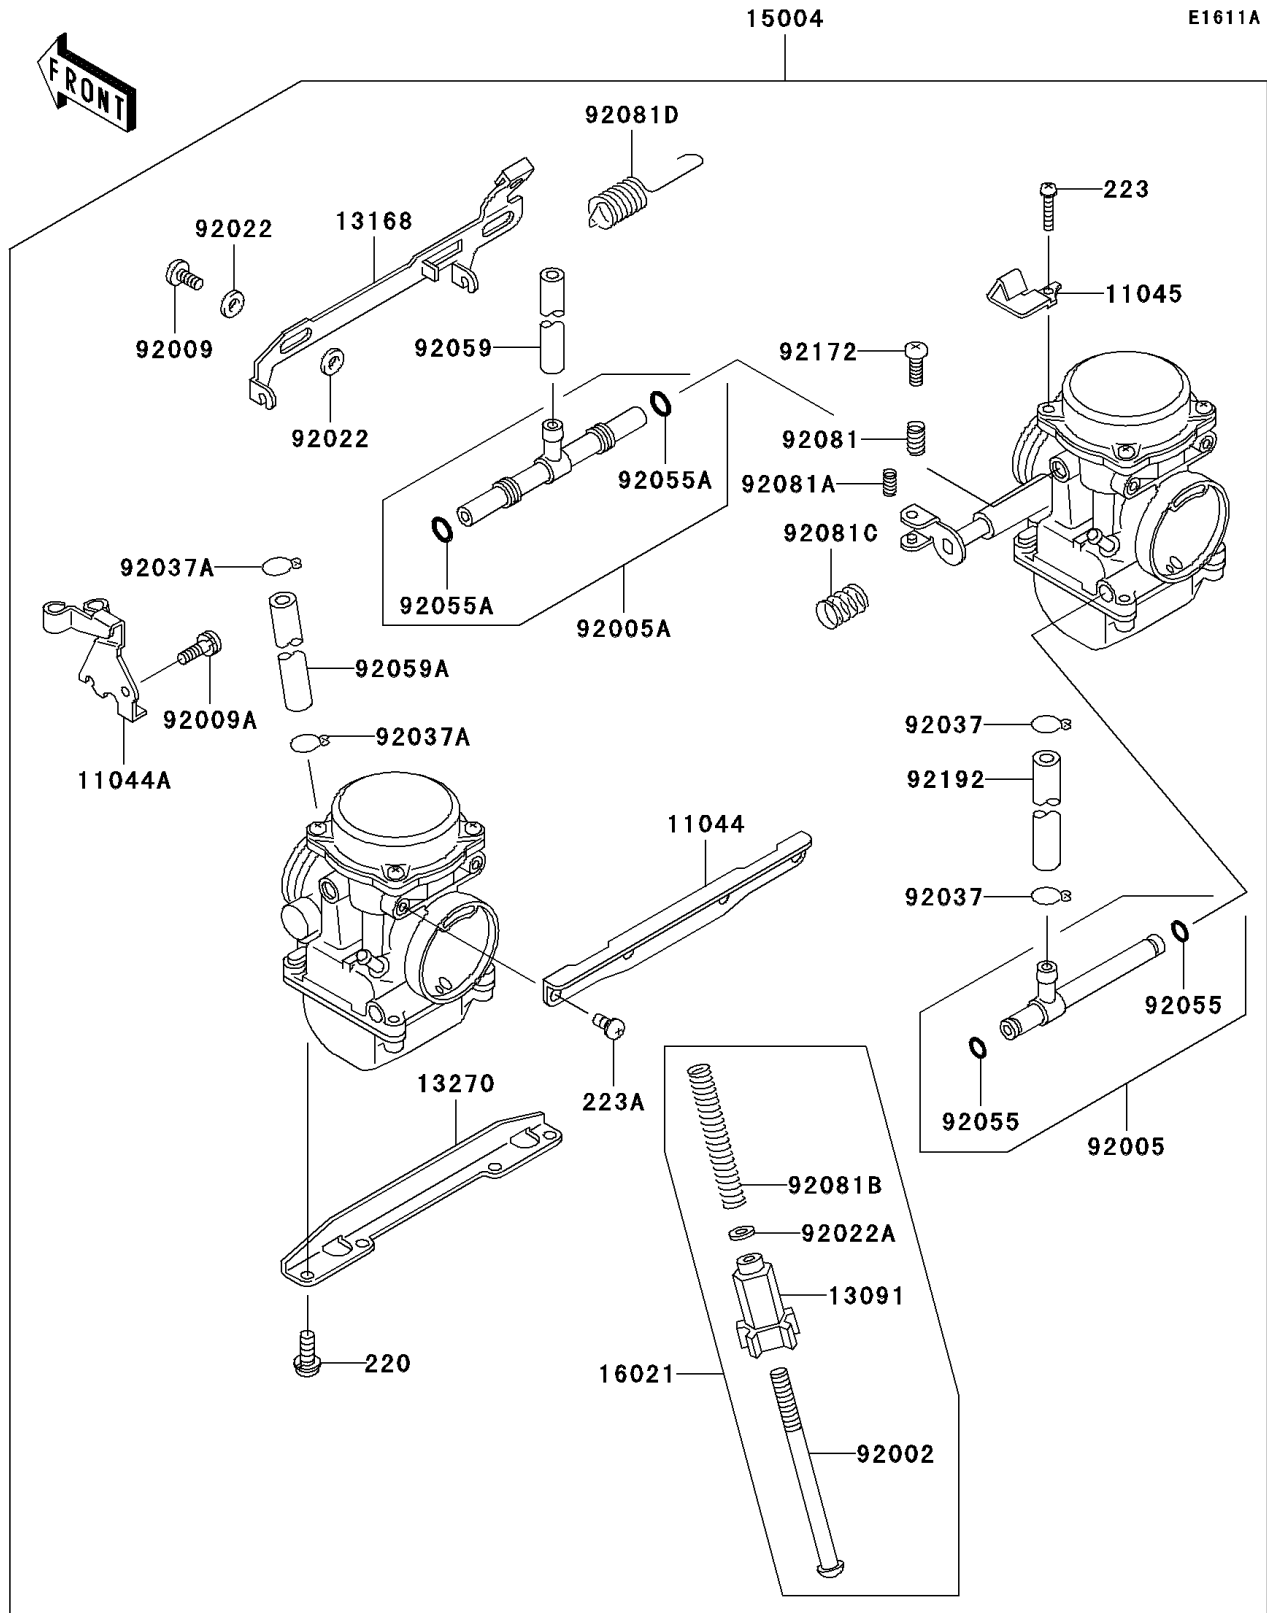

# 2009 Ninja® 500R PARTS DIAGRAM

Carburetor(D8F/D9F)

## 2009 Ninja® 500R PARTS LIST

Carburetor(D8F/D9F)

ITEM NAME	PART NUMBER	QUANTITY
SCREW-PAN-CROS,6X16 (Ref # 220)	220AA0616	4
SCREW-PAN-WS-CROS,4X20 (Ref # 223)	223AB0420	1
SCREW-PAN-WS-CROS,5X10 (Ref # 223A)	223AB0510	4
BRACKET,CARBURETOR STAY,UPP (Ref # 11044)	11044-1313	1
BRACKET,THROTTLE CABLE (Ref # 11044A)	11044-1546	1
BRACKET,STARTER LEVER (Ref # 11045)	11045-1824	1
HOLDER,THROTTLE STOP SCREW (Ref # 13091)	13091-1382	1
LEVER (Ref # 13168)	13168-1360	1
PLATE,LWR,STAY (Ref # 13270)	13270-1062	1
CARBURETOR-ASSY (Ref # 15004)	15004-0044	1
SCREW-THROTTLE STOP (Ref # 16021)	16021-1165	1
BOLT,THROTTLE STOP SCREW (Ref # 92002)	92002-1552	1
FITTING (Ref # 92005)	92005-1325	1
FITTING (Ref # 92005A)	92005-1326	1
SCREW (Ref # 92009)	92009-1262	2
SCREW,5X10 (Ref # 92009A)	92009-1365	1
WASHER,6.1X11X0.8,POLYACETAL (Ref # 92022)	92022-1199	4
WASHER,PLAIN,STOP SPRING (Ref # 92022A)	92022-1480	1
CLAMP,FUEL TUBE (Ref # 92037)	92037-1075	2
CLAMP,TUBE (Ref # 92037A)	92037-1477	2
RING-O (Ref # 92055)	92055-1004	2
RING-O (Ref # 92055A)	92055-1223	2
TUBE,6.5X9.5X500 (Ref # 92059)	92059-1465	1
TUBE,5X9X140 (Ref # 92059A)	92059-1634	1
SPRING (Ref # 92081)	92081-1620	1
SPRING,THROTTLE ADJUST LWR (Ref # 92081A)	92081-1621	1
SPRING,THROTTLE STOP SCREW (Ref # 92081B)	92081-1875	1
SPRING (Ref # 92081C)	92081-1876	1
SPRING,STARTER LEVER (Ref # 92081D)	92081-1893	1

## 2009 Ninja® 500R PARTS LIST

Carburetor(D8F/D9F)

ITEM NAME	PART NUMBER	QUANTITY
SCREW (Ref # 92172)	92172-0129	1
TUBE (Ref # 92192)	92192-0525	1