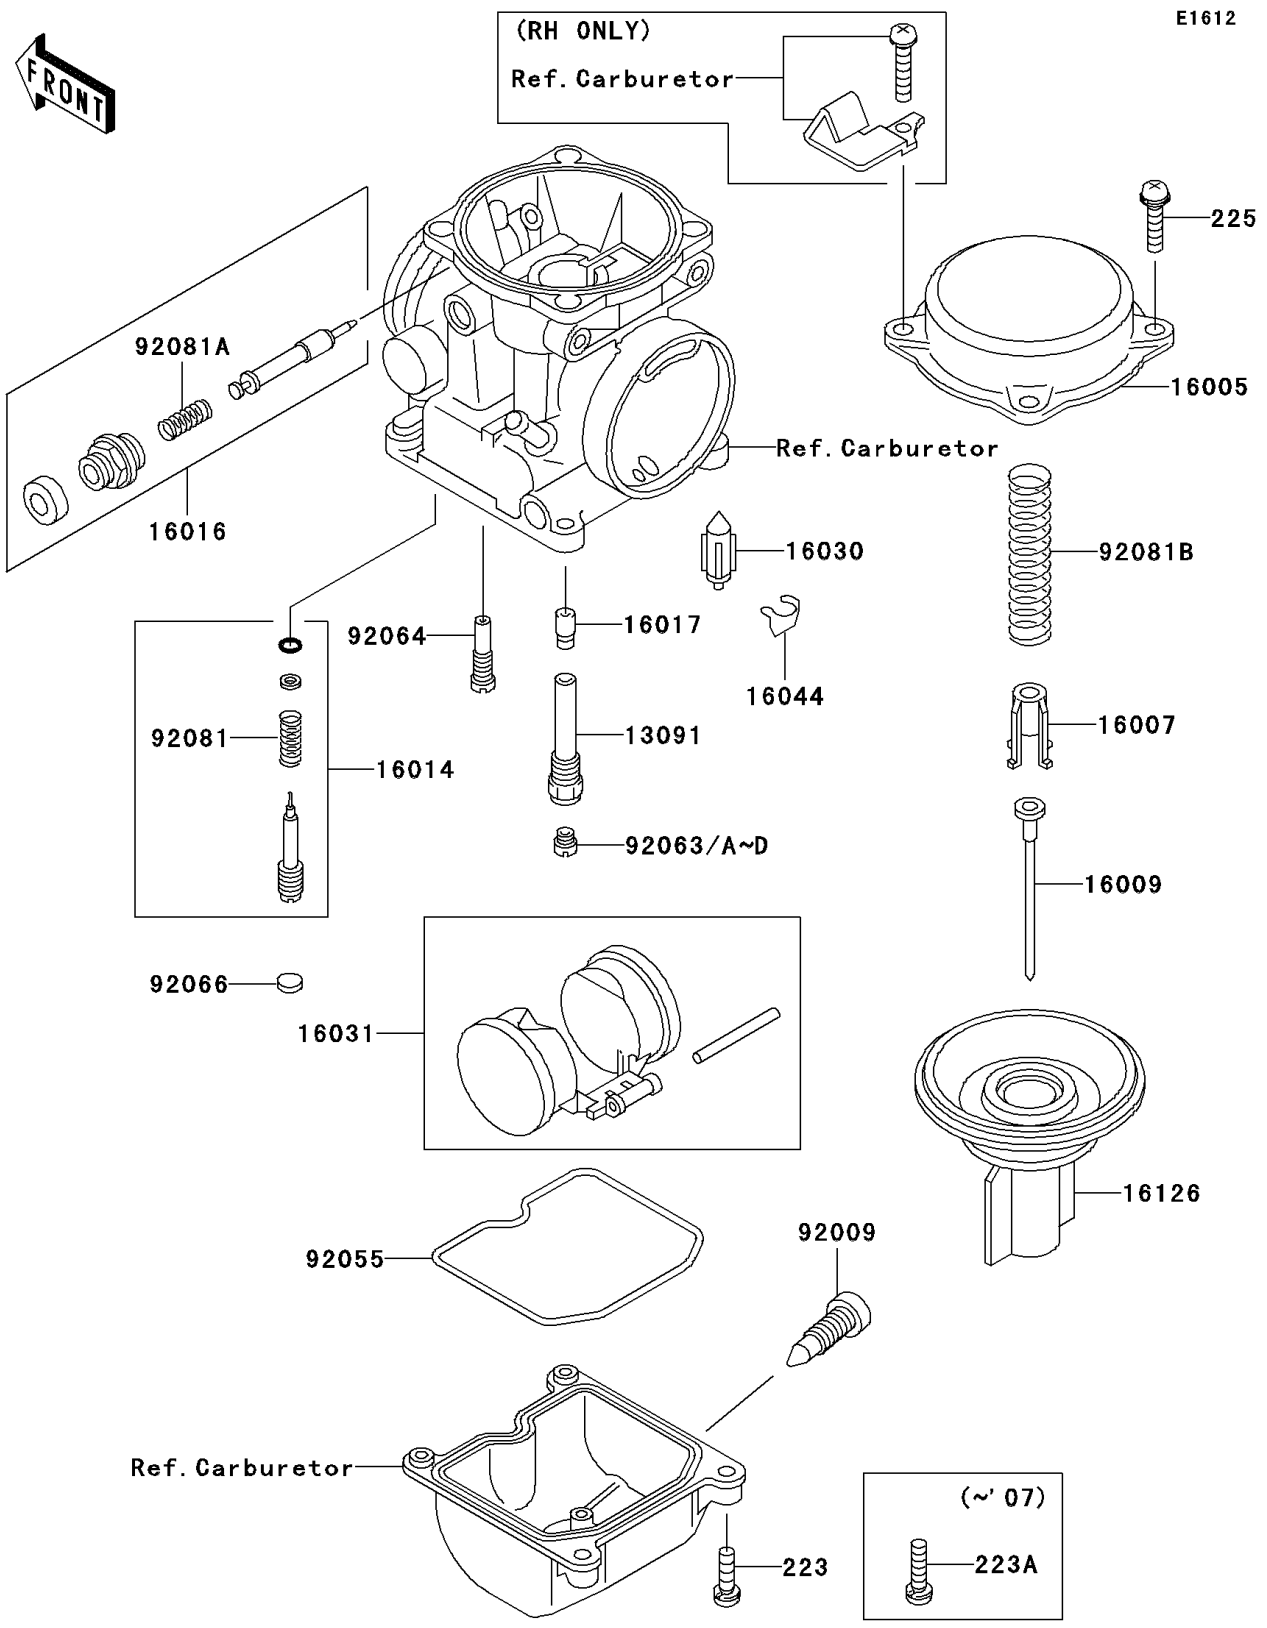

2007 Ninja® 500R PARTS DIAGRAM

Carburetor Parts

2007 Ninja® 500R PARTS LIST

Carburetor Parts

| ITEM NAME | PART NUMBER | QUANTITY |
|--|-------------|----------|
| SCREW-PAN-WS-CROS,4X16 (Ref # 223A) | 223AB0416 | 8 |
| SCREW-PAN-WSP-CROS,4X18 (Ref # 225) | 225AB0418 | 7 |
| HOLDER,NEEDLE JET (Ref # 13091) | 13091-1406 | 2 |
| TOP-CHAMBER,MIXING,27/60 (Ref # 16005) | 16005-1057 | 2 |
| SEAT-SPRING,VALVE (Ref # 16007) | 16007-1117 | 2 |
| NEEDLE-JET,N36N (Ref # 16009) | 16009-1342 | 2 |
| SCREW-PILOT AIR (Ref # 16014) | 16014-1081 | 2 |
| PLUNGER,STARTER (Ref # 16016) | 16016-1090 | 2 |
| JET-NEEDLE (Ref # 16017) | 16017-1059 | 2 |
| VALVE-FLOAT (Ref # 16030) | 16030-1007 | 2 |
| FLOAT (Ref # 16031) | 16031-1077 | 2 |
| CLAMP,FLOAT VALVE (Ref # 16044) | 16044-007 | 2 |
| VALVE,VACUUM (Ref # 16126) | 16126-1173 | 2 |
| SCREW,DRAIN,6X0.75 (Ref # 92009) | 92009-1551 | 2 |
| RING-O,FLOAT CHAMBER (Ref # 92055) | 92055-1222 | 2 |
| JET-MAIN,#135 (Ref # 92063) | 92063-1014 | AR |
| JET-MAIN,#125 (Ref # 92063A) | 92063-1069 | AR |
| JET-MAIN,#128 (Ref # 92063B) | 92063-1074 | AR |
| JET-MAIN,#130 (Ref # 92063C) | 92063-1075 | 2 |
| JET-MAIN,#132 (Ref # 92063D) | 92063-1076 | AR |
| JET-PILOT,#35 (Ref # 92064) | 92064-1101 | 2 |
| PLUG,PILOT AIR SCREW,6.9X2 (Ref # 92066) | 92066-1051 | 2 |
| SPRING,PILOT ADJUST SCREW (Ref # 92081) | 92081-1002 | 2 |
| SPRING,STARTER PLUNGER (Ref # 92081A) | 92081-1761 | 2 |
| SPRING,VACUUM VALVE (Ref # 92081B) | 92081-1874 | 2 |