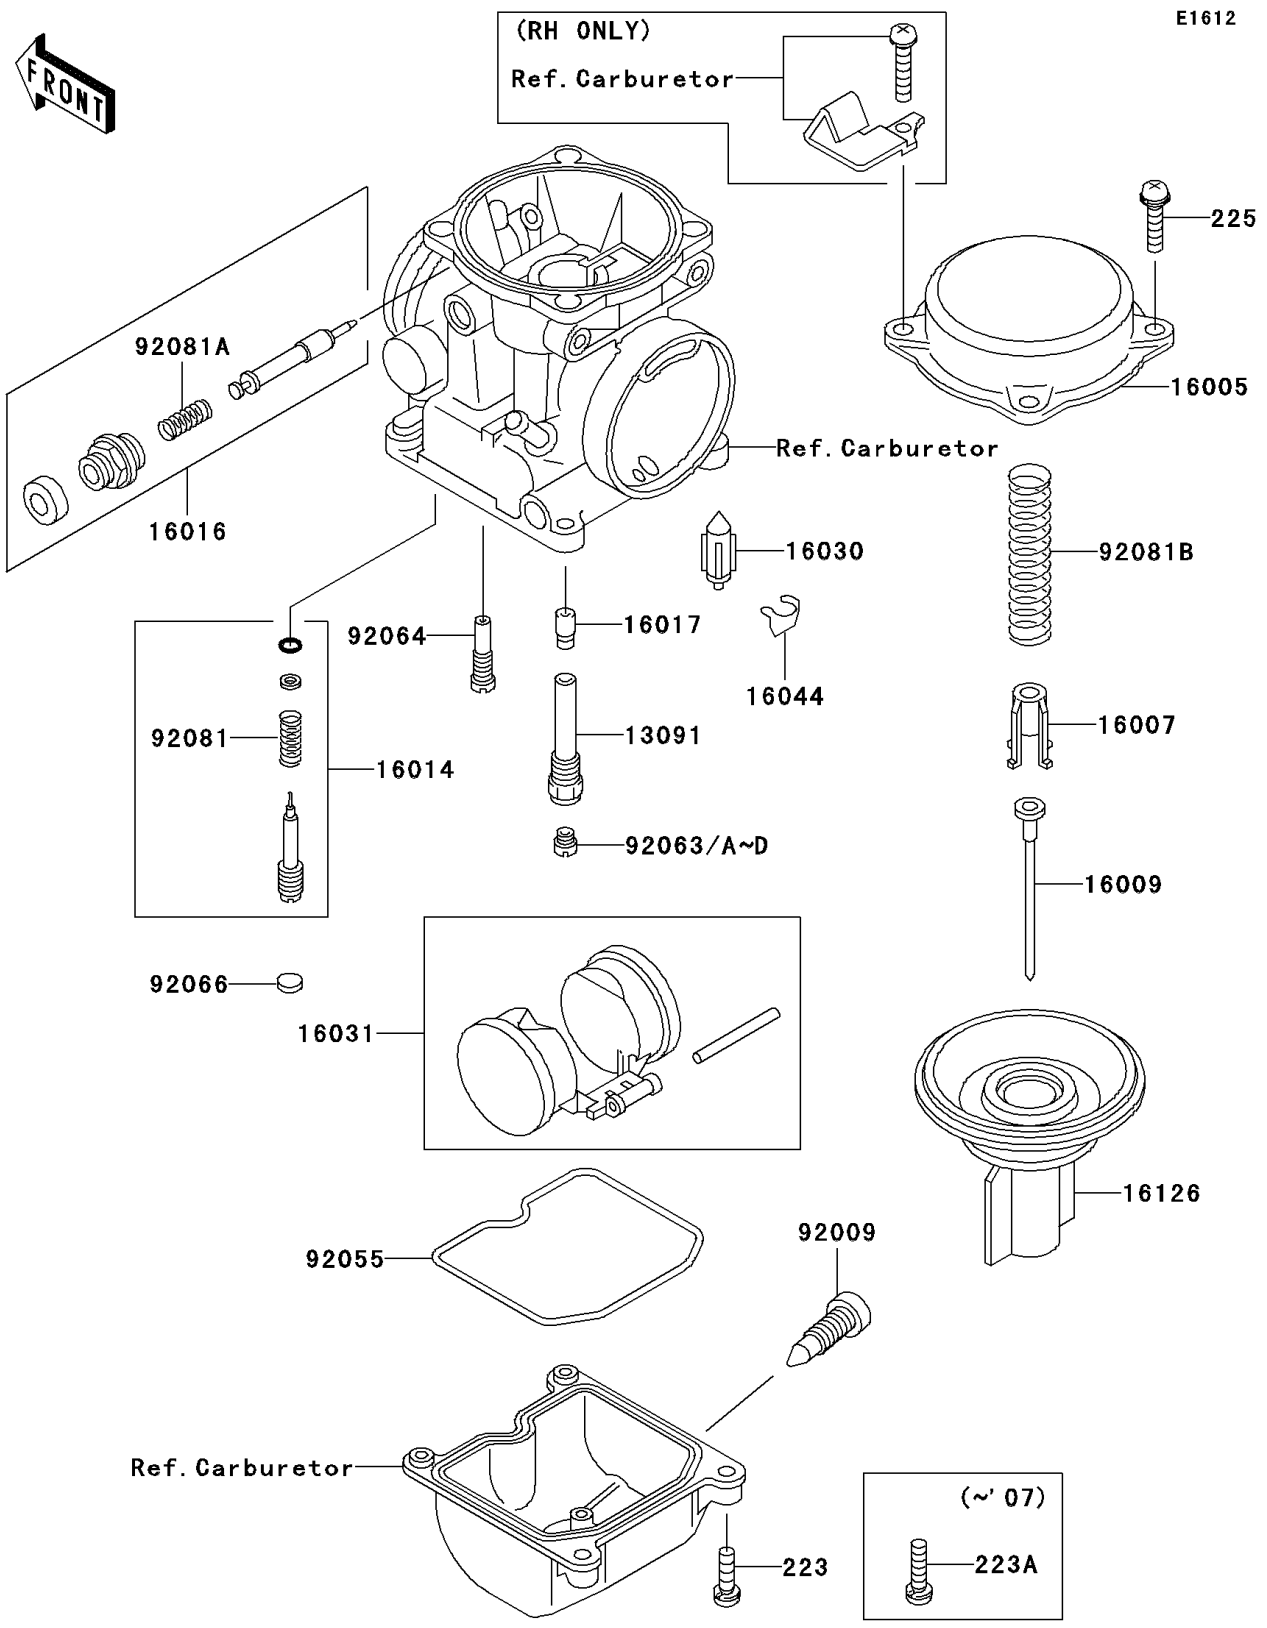

2009 Ninja® 500R PARTS DIAGRAM

Carburetor Parts

2009 Ninja® 500R PARTS LIST

Carburetor Parts

ITEM NAME	PART NUMBER	QUANTITY
SCREW-PAN-WS-CROS,4X14 (Ref # 223)	223AA0414	8
SCREW-PAN-WSP-CROS,4X18 (Ref # 225)	225AB0418	7
HOLDER,NEEDLE JET (Ref # 13091)	13091-1406	2
TOP-CHAMBER,MIXING,27/60 (Ref # 16005)	16005-1057	2
SEAT-SPRING,VALVE (Ref # 16007)	16007-1117	2
NEEDLE-JET,N36N (Ref # 16009)	16009-1342	2
SCREW-PILOT AIR (Ref # 16014)	16014-1081	2
PLUNGER,STARTER (Ref # 16016)	16016-1090	2
JET-NEEDLE (Ref # 16017)	16017-1059	2
VALVE-FLOAT (Ref # 16030)	16030-1007	2
FLOAT (Ref # 16031)	16031-1077	2
CLAMP,FLOAT VALVE (Ref # 16044)	16044-007	2
VALVE,VACUUM (Ref # 16126)	16126-1173	2
SCREW,DRAIN,6X0.75 (Ref # 92009)	92009-1551	2
RING-O,FLOAT CHAMBER (Ref # 92055)	92055-1222	2
JET-MAIN,#135 (Ref # 92063)	92063-1014	AR
JET-MAIN,#125 (Ref # 92063A)	92063-1069	AR
JET-MAIN,#128 (Ref # 92063B)	92063-1074	AR
JET-MAIN,#130 (Ref # 92063C)	92063-1075	2
JET-MAIN,#132 (Ref # 92063D)	92063-1076	AR
JET-PILOT,#35 (Ref # 92064)	92064-1101	2
PLUG,PILOT AIR SCREW,6.9X2 (Ref # 92066)	92066-1051	2
SPRING,PILOT ADJUST SCREW (Ref # 92081)	92081-1002	2
SPRING,STARTER PLUNGER (Ref # 92081A)	92081-1761	2
SPRING,VACUUM VALVE (Ref # 92081B)	92081-1874	2