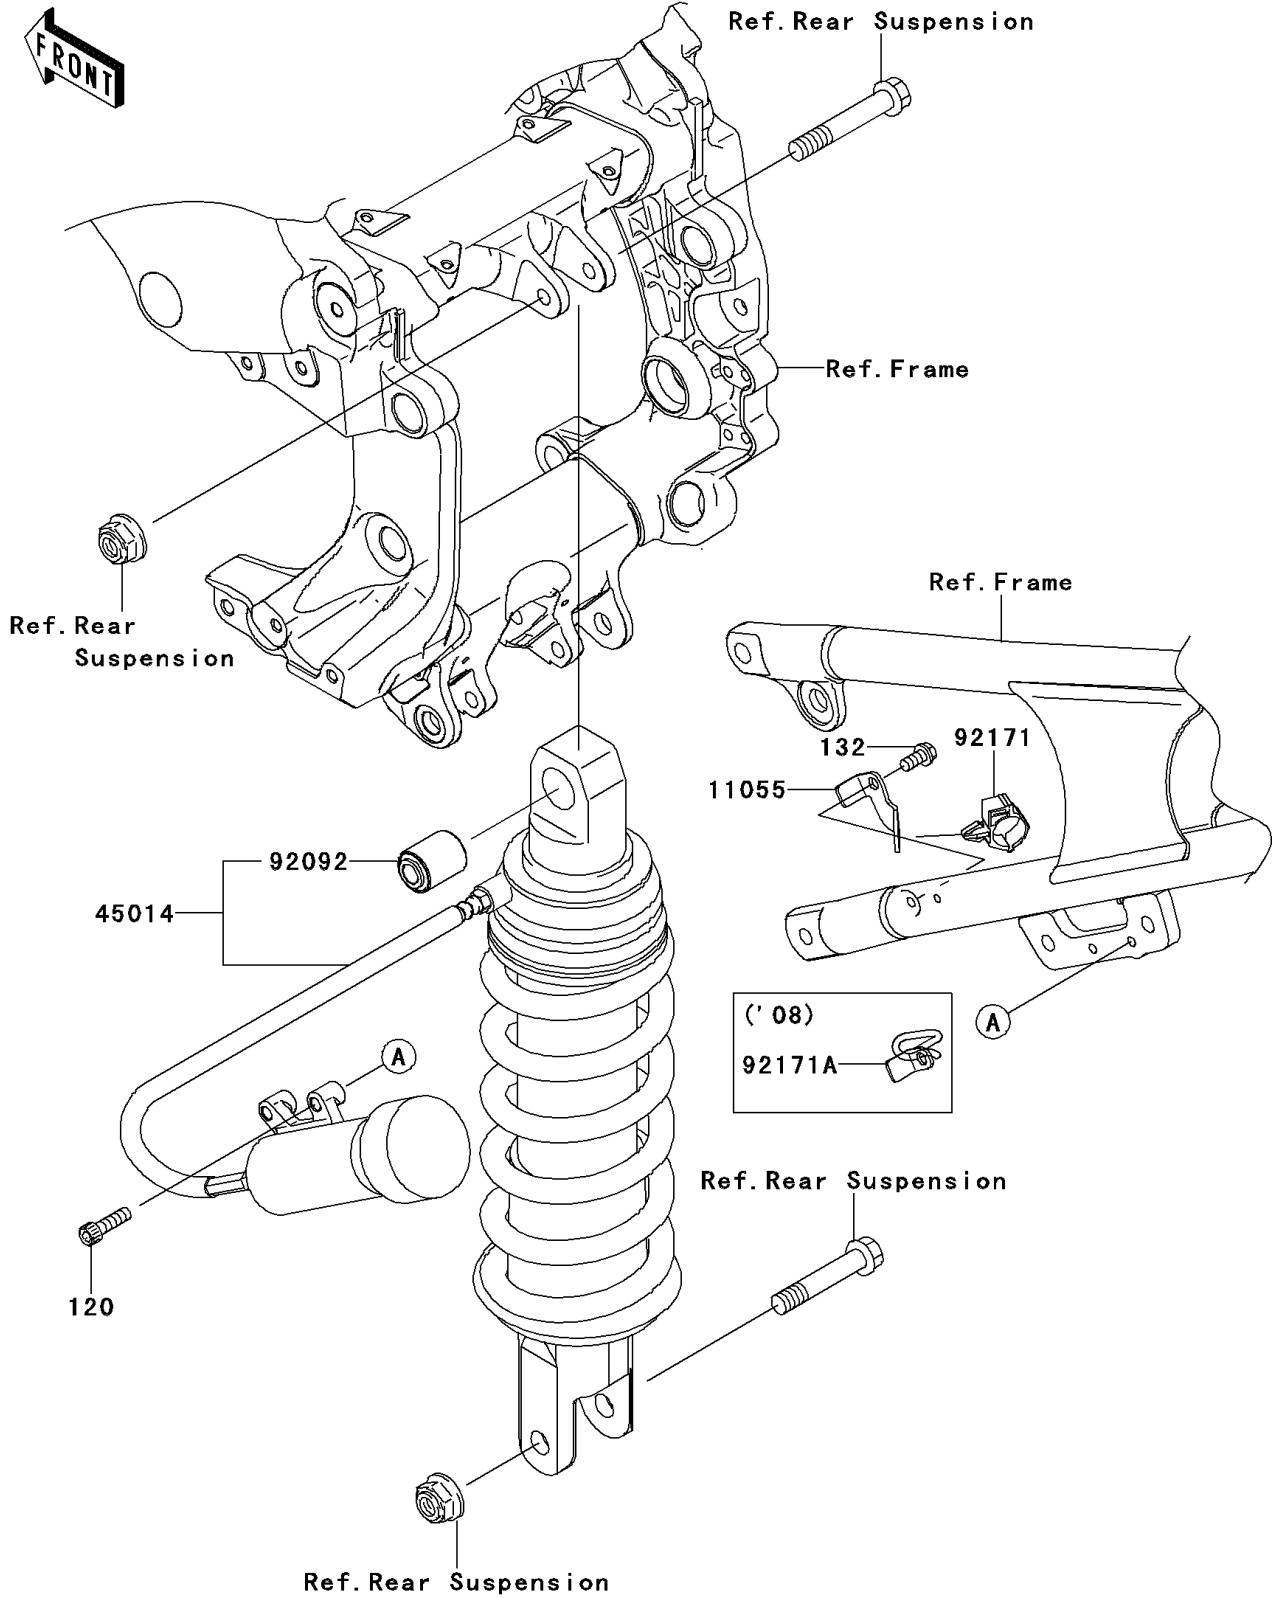

2008 Concours™ 14 PARTS DIAGRAM

Shock Absorber(s)

F2280

2008 Concours™ 14 PARTS LIST

Shock Absorber(s)

ITEM NAME	PART NUMBER	QUANTITY
BOLT-SOCKET,6X22 (Ref # 120)	120CA0622	2
BOLT-FLANGED-SMALL,6X12 (Ref # 132)	132BA0612	1
SHOCK,SPRING SIL+BODY BLK (Ref # 45014)	45014-0202-23A	1
BUSHING-RUBBER (Ref # 92092)	92092-1058	1
CLAMP,HOSE (Ref # 92171A)	92171-0868	1