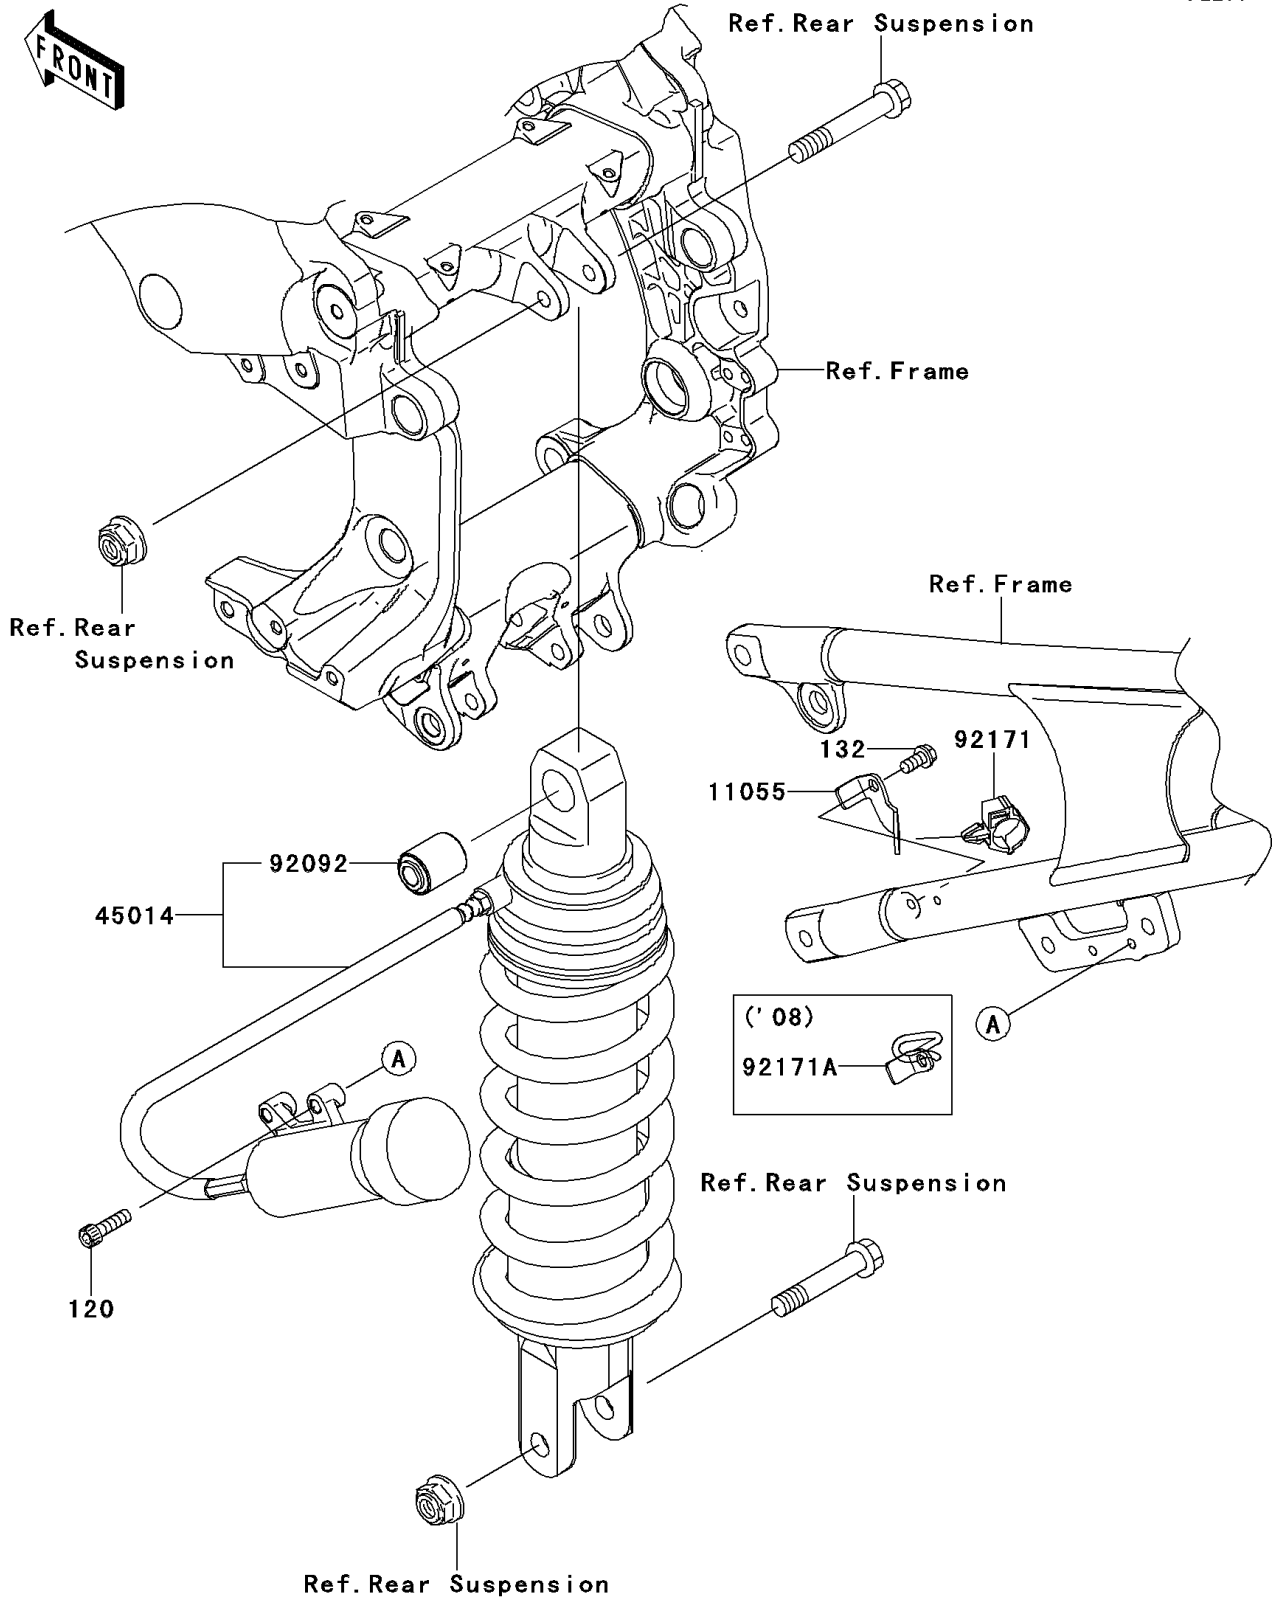

2009 Concours™ 14 PARTS DIAGRAM

Shock Absorber(s)

F2280

2009 Concours™ 14 PARTS LIST

Shock Absorber(s)

ITEM NAME	PART NUMBER	QUANTITY
BOLT-SOCKET,6X22 (Ref # 120)	120CA0622	2
BOLT-FLANGED-SMALL,6X12 (Ref # 132)	132BA0612	1
BRACKET (Ref # 11055)	11055-1298	1
SHOCK,SPRING SIL+BODY BLK (Ref # 45014)	45014-0202-23A	1
BUSHING-RUBBER (Ref # 92092)	92092-1058	1
CLAMP,BRAKE HOSE (Ref # 92171)	92171-0316	1