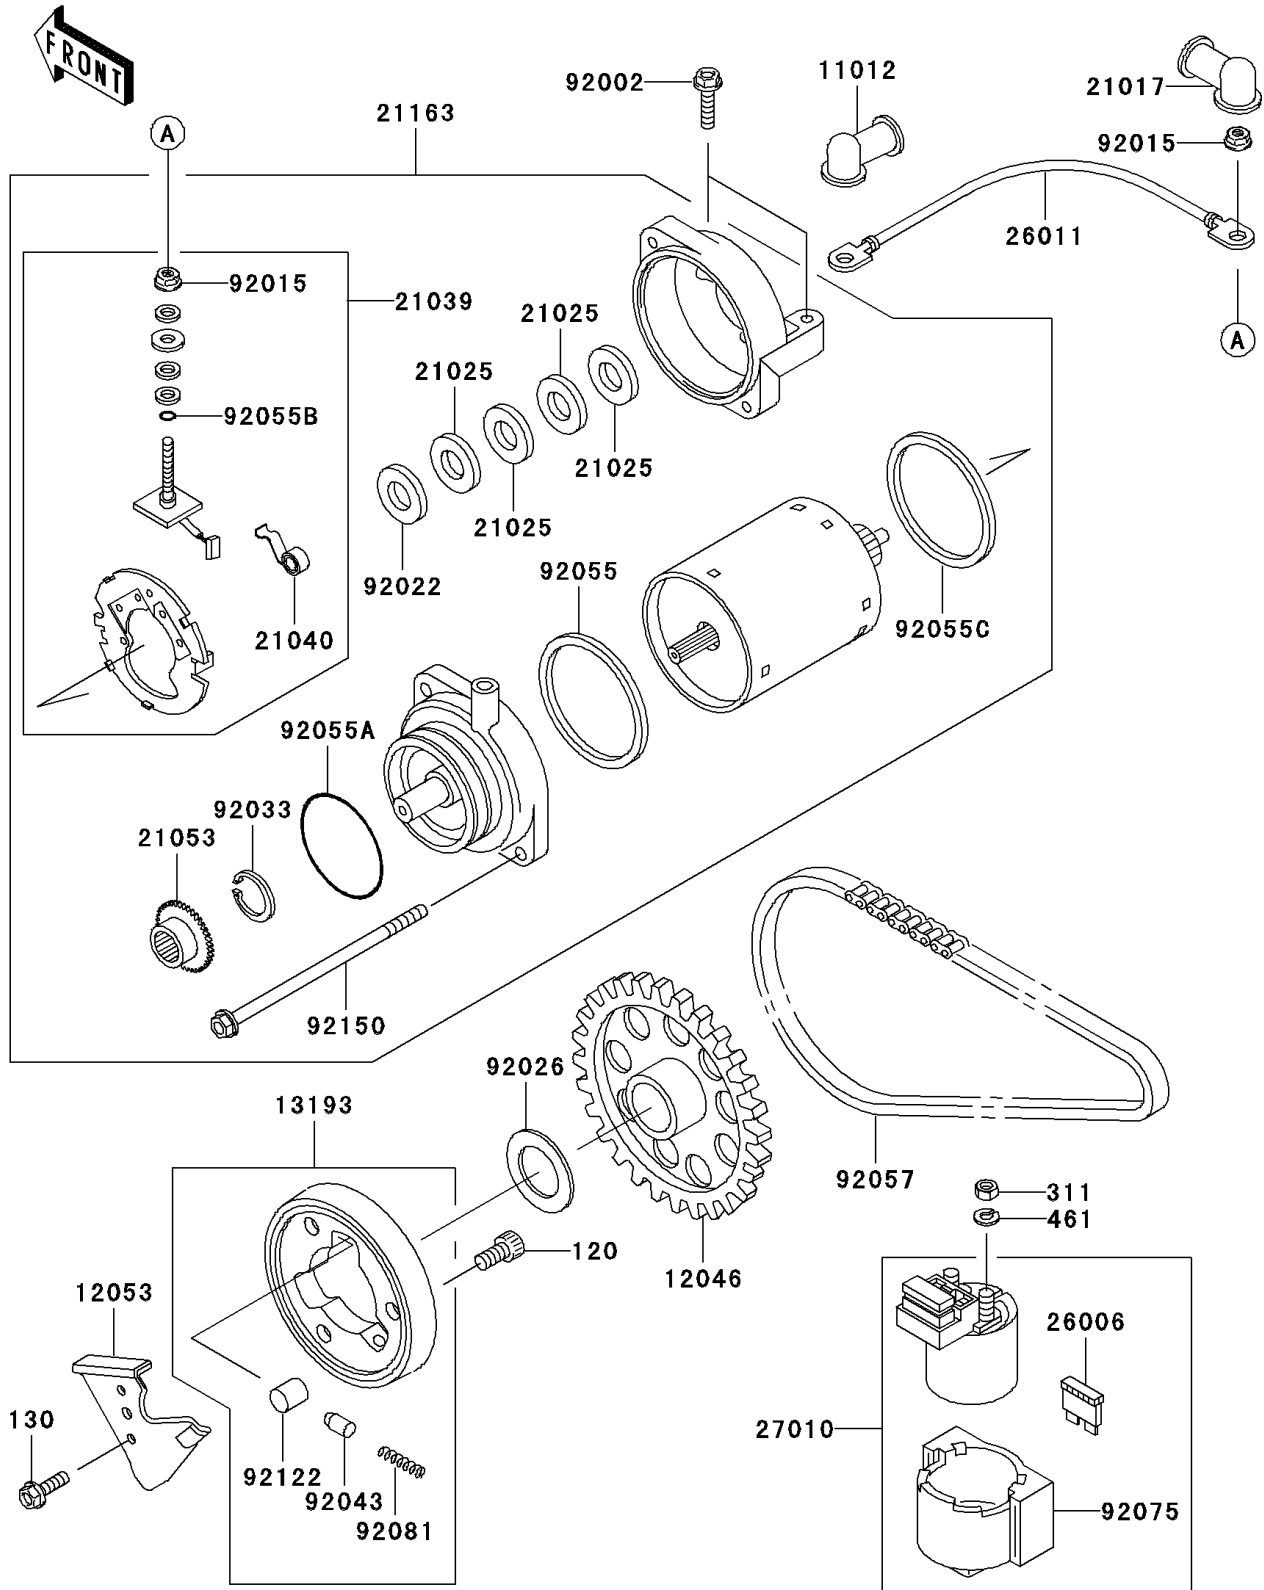

2006 Ninja® 500R PARTS DIAGRAM

Starter Motor

E1840

2006 Ninja® 500R PARTS LIST

Starter Motor

ITEM NAME	PART NUMBER	QUANTITY
BOLT-SOCKET,8X16 (Ref # 120)	120CA0816	3
BOLT-FLANGED,6X20 (Ref # 130)	130BA0620	2
NUT-HEX,6MM (Ref # 311)	311AA0600	2
WASHER-SPRING,6MM (Ref # 461)	461DA0600	2
CAP,TERMINAL (Ref # 11012)	11012-1354	1
SPROCKET,ONEWAY CLUTCH,46T (Ref # 12046)	12046-1072	1
GUIDE-CHAIN (Ref # 12053)	12053-1214	1
CLUTCH-ASSY-ONEWAY (Ref # 13193)	13193-1060	1
GROMMET,STARTER TERMINAL (Ref # 21017)	21017-017	1
WASHER,9.1X18X0.2 (Ref # 21025)	21025-011	4
BRUSH,CARBON (Ref # 21039)	21039-1062	1
SPRING-BRUSH (Ref # 21040)	21040-1057	2
SPROCKET-ASSY (Ref # 21053)	21053-1057	1
STARTER-ELECTRIC (Ref # 21163)	21163-1163	1
FUSE,30A-G (Ref # 26006)	26006-1006	1
WIRE-LEAD,STARTER MOTOR (Ref # 26011)	26011-1650	1
SWITCH,MAGNETIC (Ref # 27010)	27010-1213	1
BOLT,FLANGED,6X25 (Ref # 92002)	92002-1086	2
NUT,STARTER MOTOR (Ref # 92015)	92015-1476	2
WASHER,9.1X18X0.8 (Ref # 92022)	92022-1132	1
SPACER,25.2X40X1.0 (Ref # 92026)	92026-1285	1
RING-SNAP,17MM (Ref # 92033)	92033-034	1
PIN (Ref # 92043)	92043-087	3
RING-O,64MM (Ref # 92055)	92055-1086	1
RING-O,42.8MM (Ref # 92055A)	92055-1313	1
RING-O,4.5X2.0 (Ref # 92055B)	92055-1370	1
RING-O,STARTER MOTOR (Ref # 92055C)	92055-1381	1
CHAIN,STARTER,BF05MX64L (Ref # 92057)	92057-1197	1
DAMPER,MAGNETIC SWITCH (Ref # 92075)	92075-1863	1

2006 Ninja® 500R PARTS LIST

Starter Motor

ITEM NAME	PART NUMBER	QUANTITY
SPRING (Ref # 92081)	92081-110	3
ROLLER,15X13 (Ref # 92122)	92122-004	3
BOLT,STARTER MOTOR (Ref # 92150)	92150-1138	2