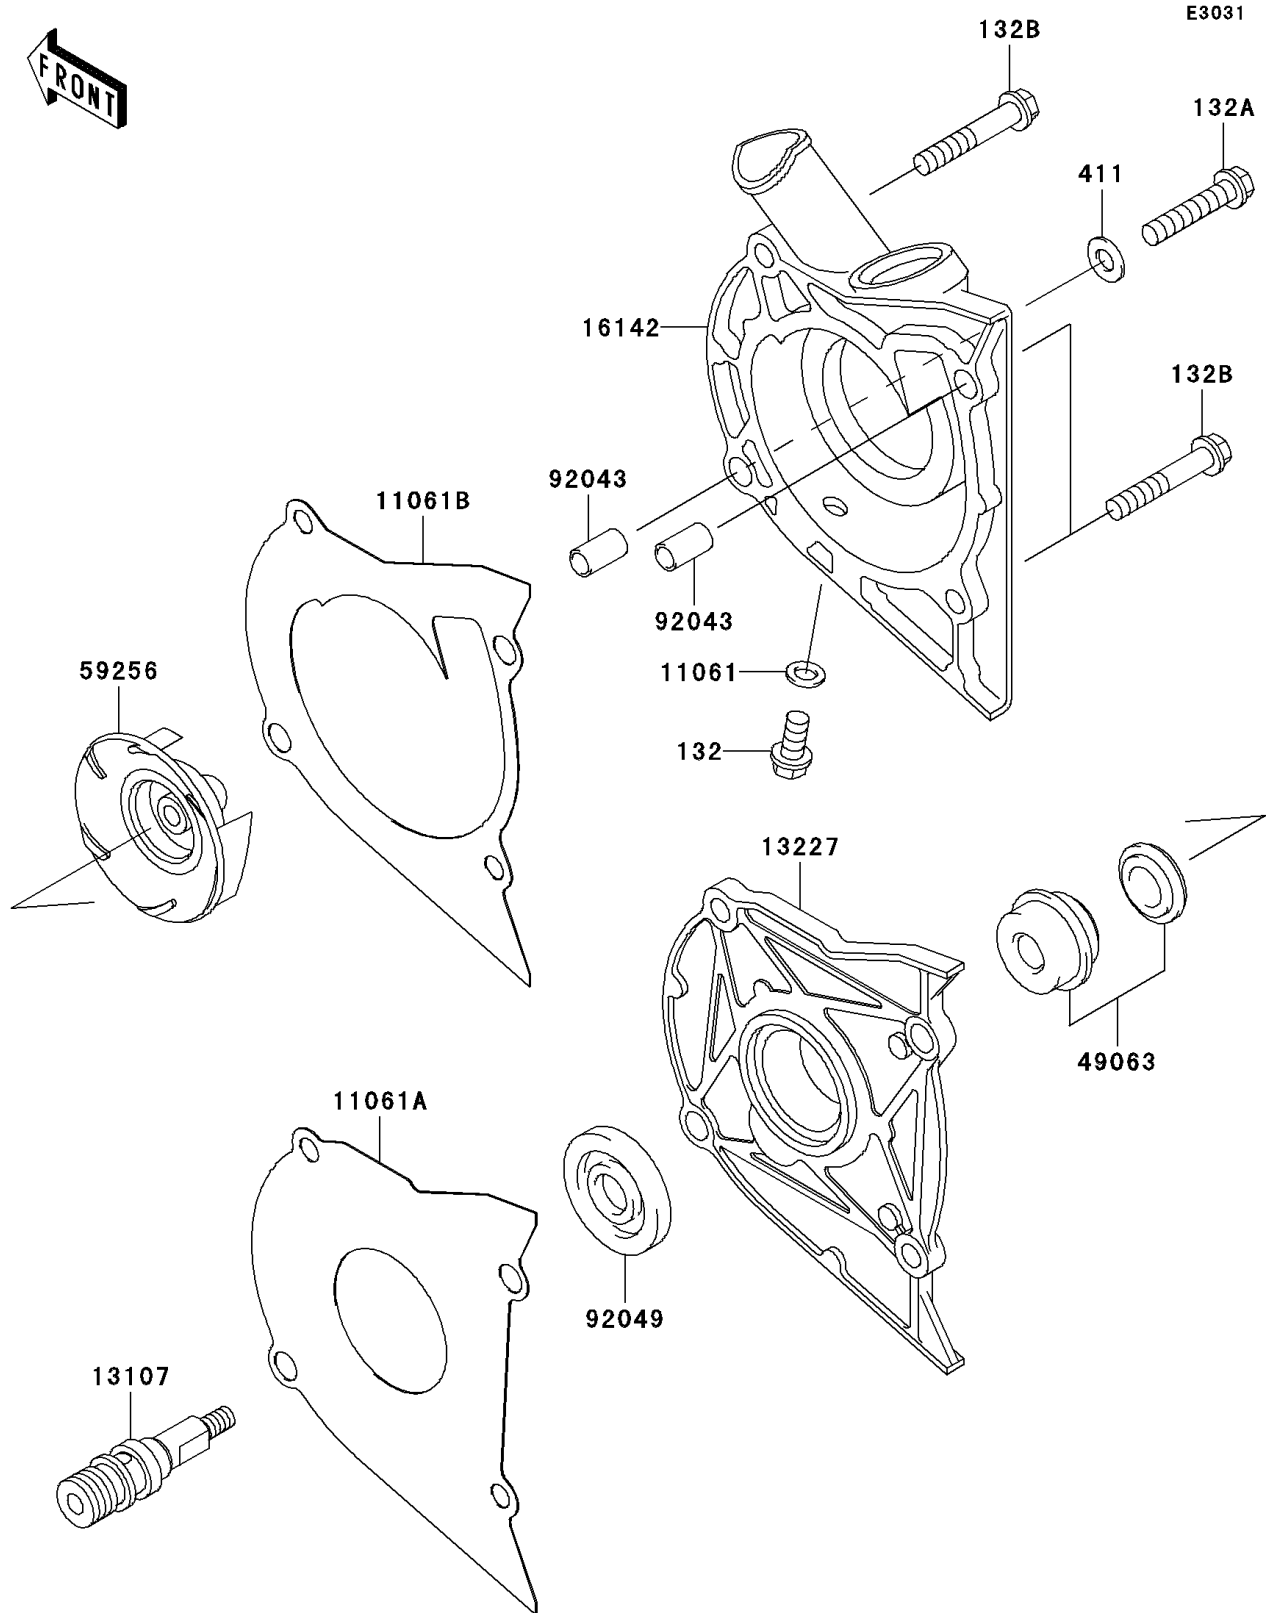

2006 Ninja® 500R PARTS DIAGRAM

Water Pump

2006 Ninja® 500R PARTS LIST

Water Pump

ITEM NAME	PART NUMBER	QUANTITY
BOLT-FLANGED-SMALL,6X12 (Ref # 132)	132BB0612	1
BOLT-FLANGED-SMALL,6X30 (Ref # 132A)	132BB0630	1
BOLT-FLANGED-SMALL,6X35 (Ref # 132B)	132BB0635	3
WASHER-PLAIN,6.5X13X1 (Ref # 411)	411AB0600	1
GASKET (Ref # 11061)	11061-0107	1
GASKET,PUMP HOUSING (Ref # 11061A)	11061-0276	1
GASKET,PUMP COVER (Ref # 11061B)	11061-0277	1
SHAFT,IMPELLER (Ref # 13107)	13107-1203	1
HOUSING,WATER PUMP (Ref # 13227)	13227-1064	1
COVER-PUMP (Ref # 16142)	16142-1073	1
SEAL-MECHANICAL (Ref # 49063)	49063-1056	1
IMPELLER (Ref # 59256)	59256-1060	1
PIN,6.2X8X14 (Ref # 92043)	92043-1263	2
SEAL-OIL,SC12365 (Ref # 92049)	92049-1215	1