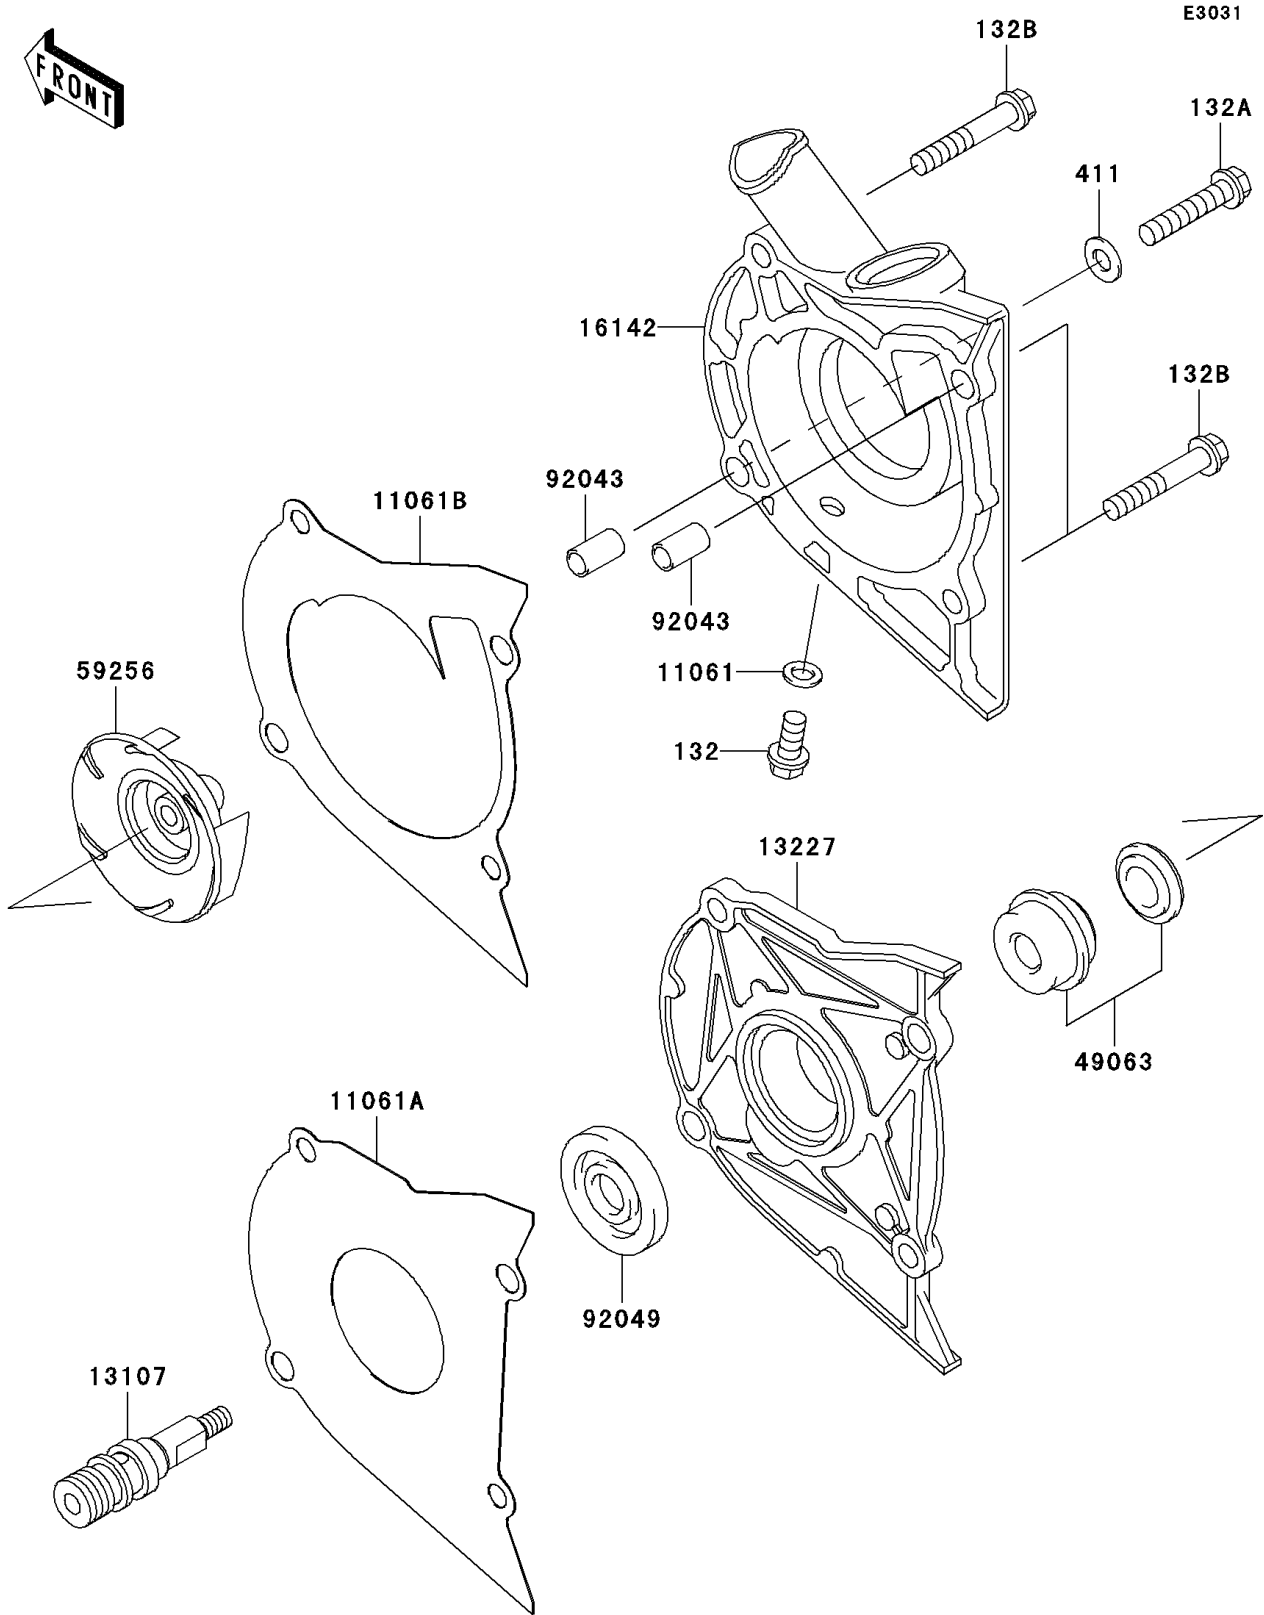

2006 Ninja® 500R PARTS DIAGRAM

Water Pump

2006 Ninja® 500R PARTS LIST

Water Pump

ITEM NAME	PART NUMBER	QUANTITY
BOLT-FLANGED-SMALL,6X12 (Ref # 132)	132BB0612	1
BOLT-FLANGED-SMALL,6X30 (Ref # 132A)	132BB0630	1
BOLT-FLANGED-SMALL,6X35 (Ref # 132B)	132BB0635	3
WASHER-PLAIN,6.5X13X1 (Ref # 411)	411AB0600	1
GASKET (Ref # 11061)	11061-0107	1
GASKET,PUMP HOUSING (Ref # 11061A)	11061-0276	1
GASKET,PUMP COVER (Ref # 11061B)	11061-0277	1
SHAFT,IMPELLER (Ref # 13107)	13107-1203	1
HOUSING,WATER PUMP (Ref # 13227)	13227-1064	1
COVER-PUMP (Ref # 16142)	16142-1073	1
SEAL-MECHANICAL (Ref # 49063)	49063-1056	1
IMPELLER (Ref # 59256)	59256-1060	1
PIN,6.2X8X14 (Ref # 92043)	92043-1263	2
SEAL-OIL,SC12365 (Ref # 92049)	92049-1215	1