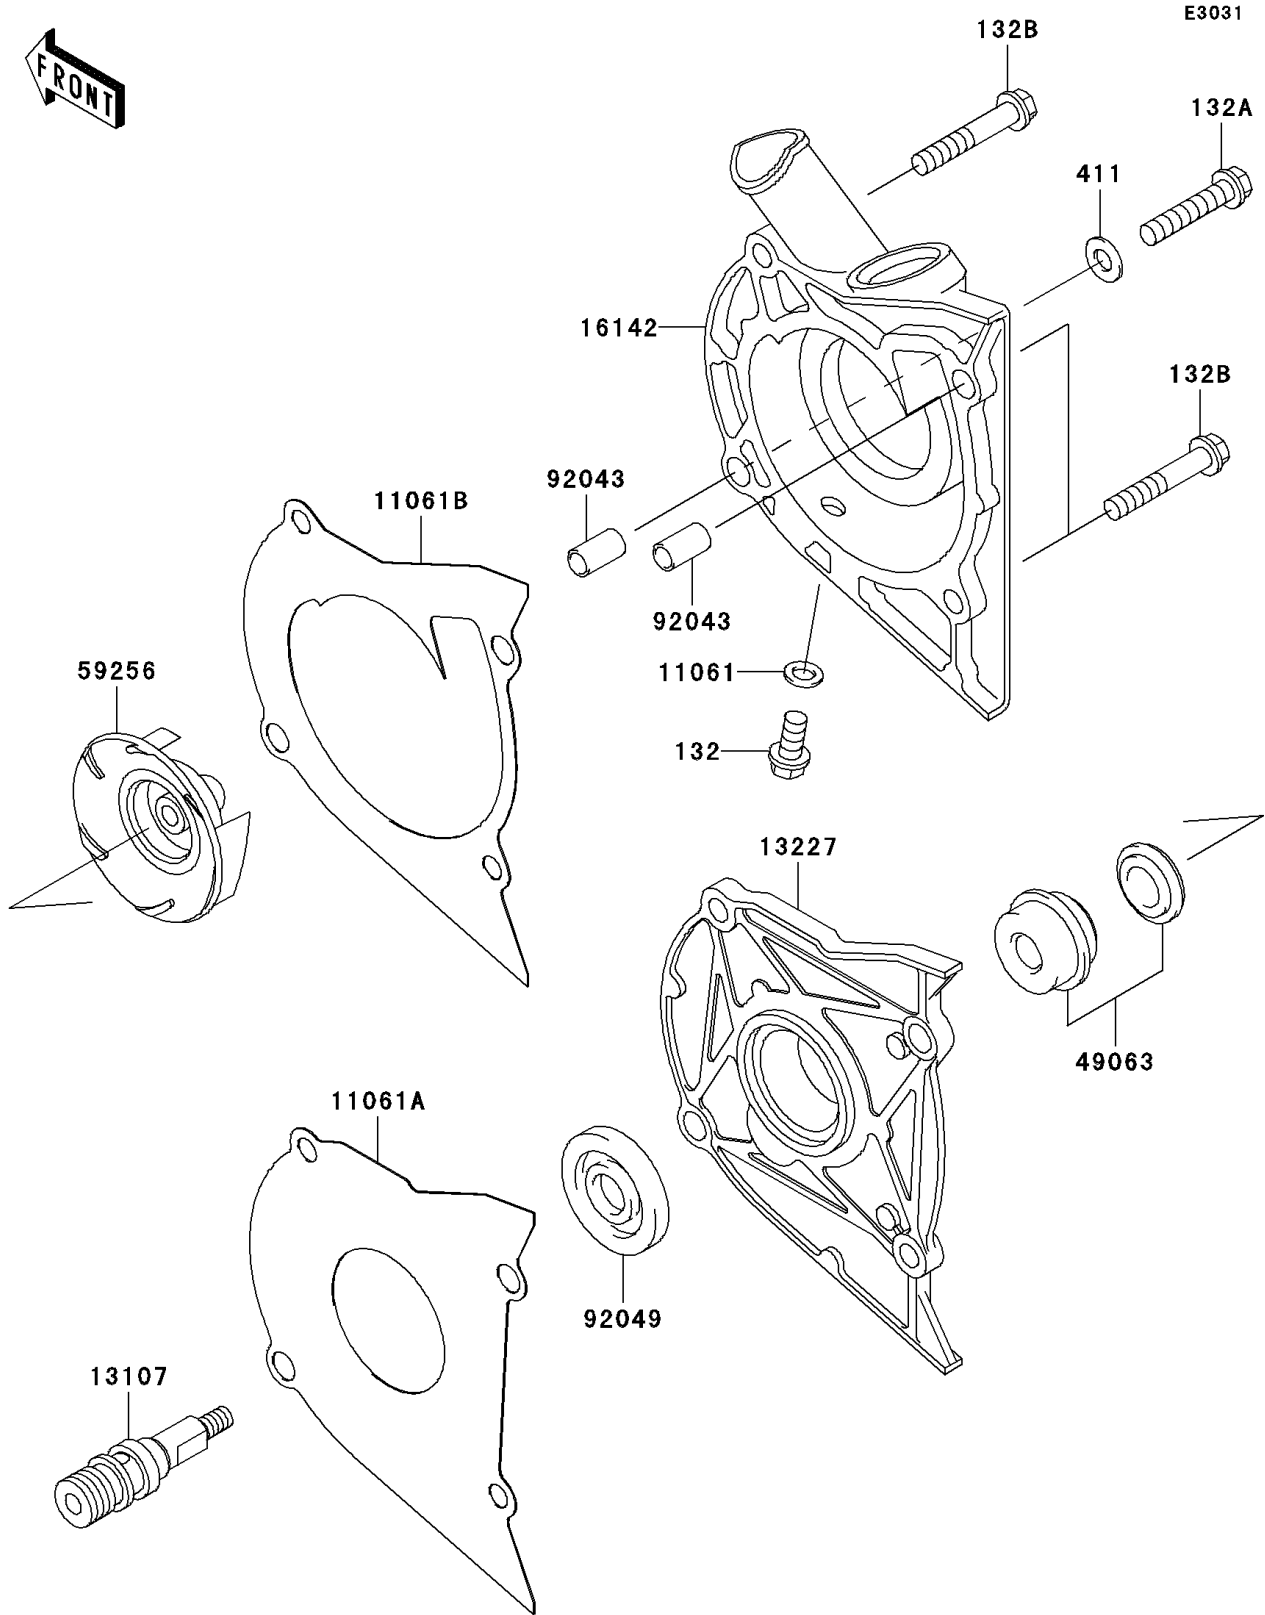

2008 Ninja® 500R PARTS DIAGRAM

Water Pump

2008 Ninja® 500R PARTS LIST

Water Pump

ITEM NAME	PART NUMBER	QUANTITY
BOLT-FLANGED-SMALL,6X12 (Ref # 132)	132BB0612	1
BOLT-FLANGED-SMALL,6X30 (Ref # 132A)	132BB0630	1
BOLT-FLANGED-SMALL,6X35 (Ref # 132B)	132BB0635	3
WASHER-PLAIN,6.5X13X1 (Ref # 411)	411AB0600	1
GASKET (Ref # 11061)	11061-0107	1
GASKET,PUMP HOUSING (Ref # 11061A)	11061-0276	1
GASKET,PUMP COVER (Ref # 11061B)	11061-0277	1
SHAFT,IMPELLER (Ref # 13107)	13107-1203	1
HOUSING,WATER PUMP (Ref # 13227)	13227-1064	1
COVER-PUMP (Ref # 16142)	16142-1073	1
SEAL-MECHANICAL (Ref # 49063)	49063-1056	1
IMPELLER (Ref # 59256)	59256-1060	1
PIN,6.2X8X14 (Ref # 92043)	92043-1263	2
SEAL-OIL,SC12365 (Ref # 92049)	92049-1215	1