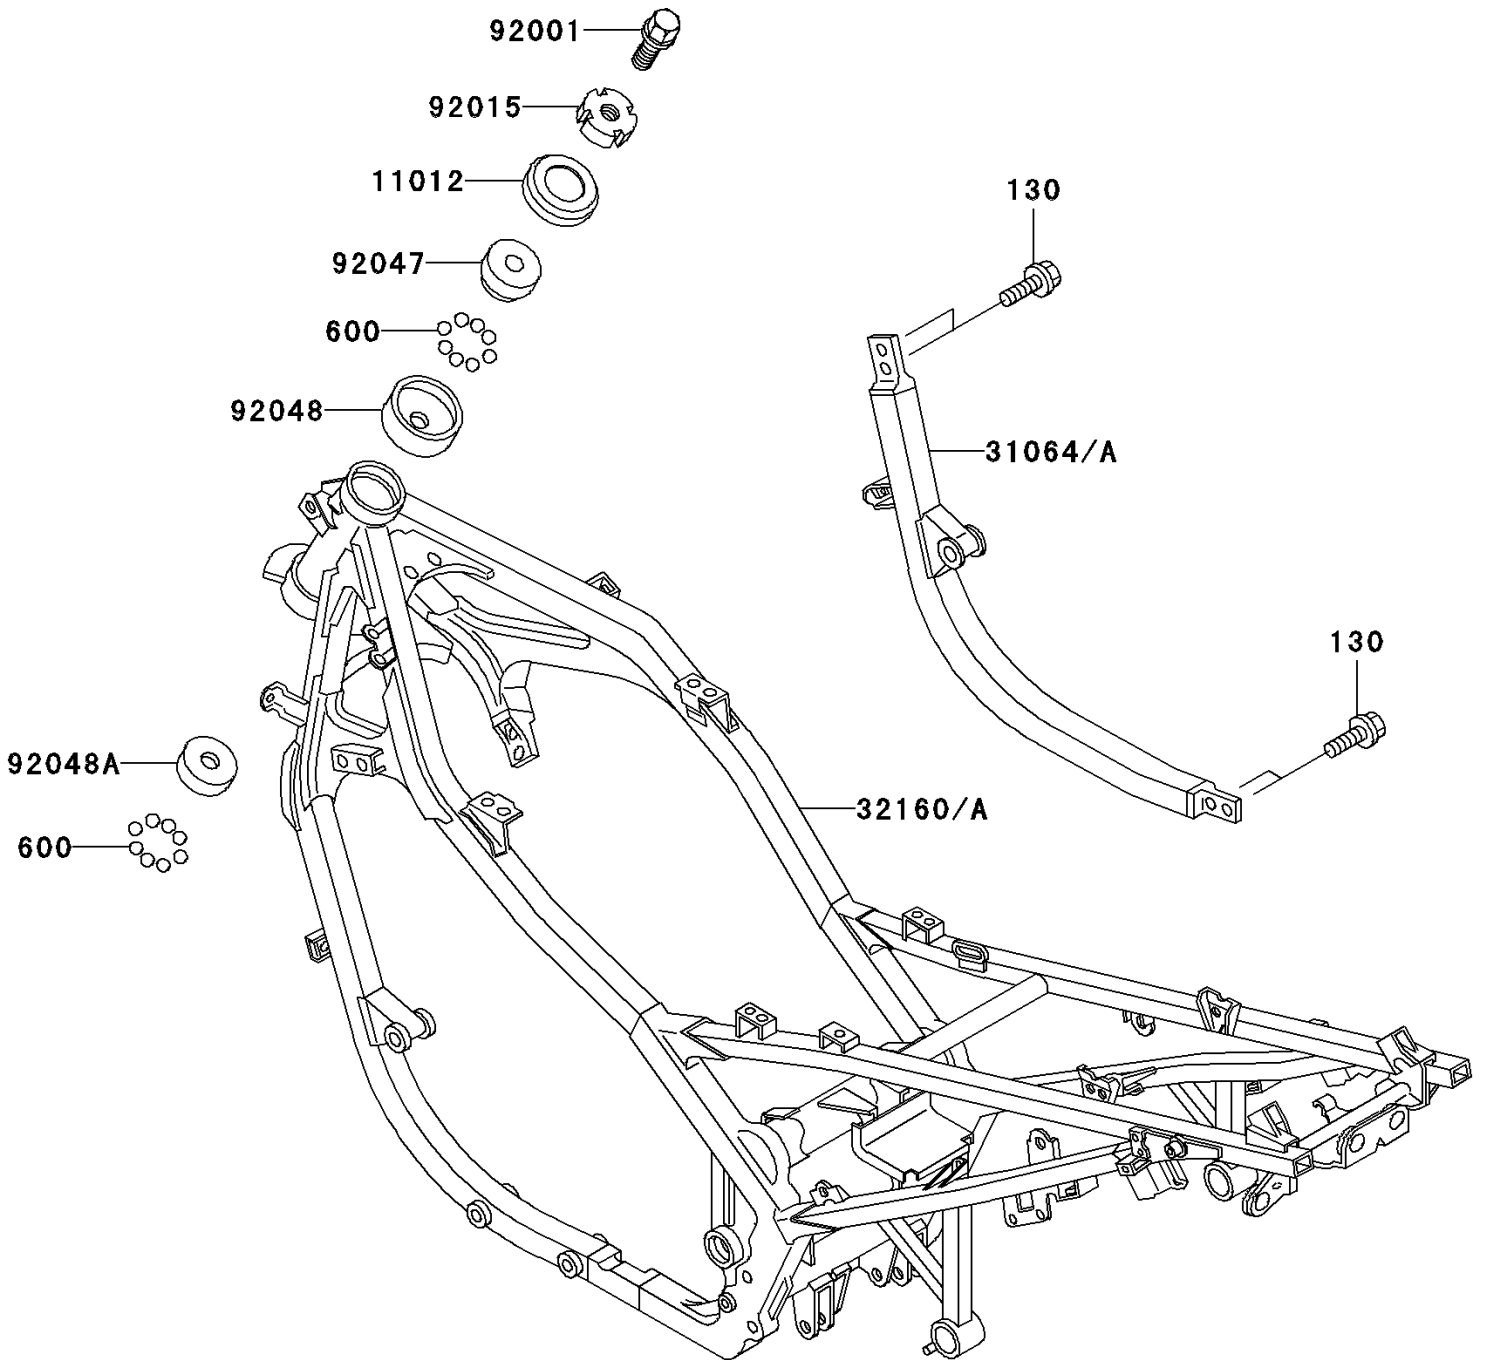

2006 Ninja® 500R PARTS DIAGRAM

Frame

F2120

2006 Ninja® 500R PARTS LIST

Frame

ITEM NAME	PART NUMBER	QUANTITY
BOLT-FLANGED,10X20 (Ref # 130)	130BB1020	4
BALL-STEEL,1/4" (Ref # 600)	600A0800	39
CAP,STEERING STEM (Ref # 11012)	11012-1898	1
PIPE-COMP,DOWNTUBE,RH,BLACK (Ref # 31064)	31064-1155-10	1
FRAME-COMP,BLACK (Ref # 32160)	32160-1324-10	1
BOLT,FLANGED,16X22 (Ref # 92001)	92001-1488	1
NUT,30MM,BLACK (Ref # 92015)	92015-1301	1
RACE,STEERING STEM BEARING (Ref # 92047)	92047-011	1
RACE,STEERING STEM BEARING (Ref # 92048)	92048-006	1
RACE,STEERING STEM BEARING (Ref # 92048A)	92048-008	1