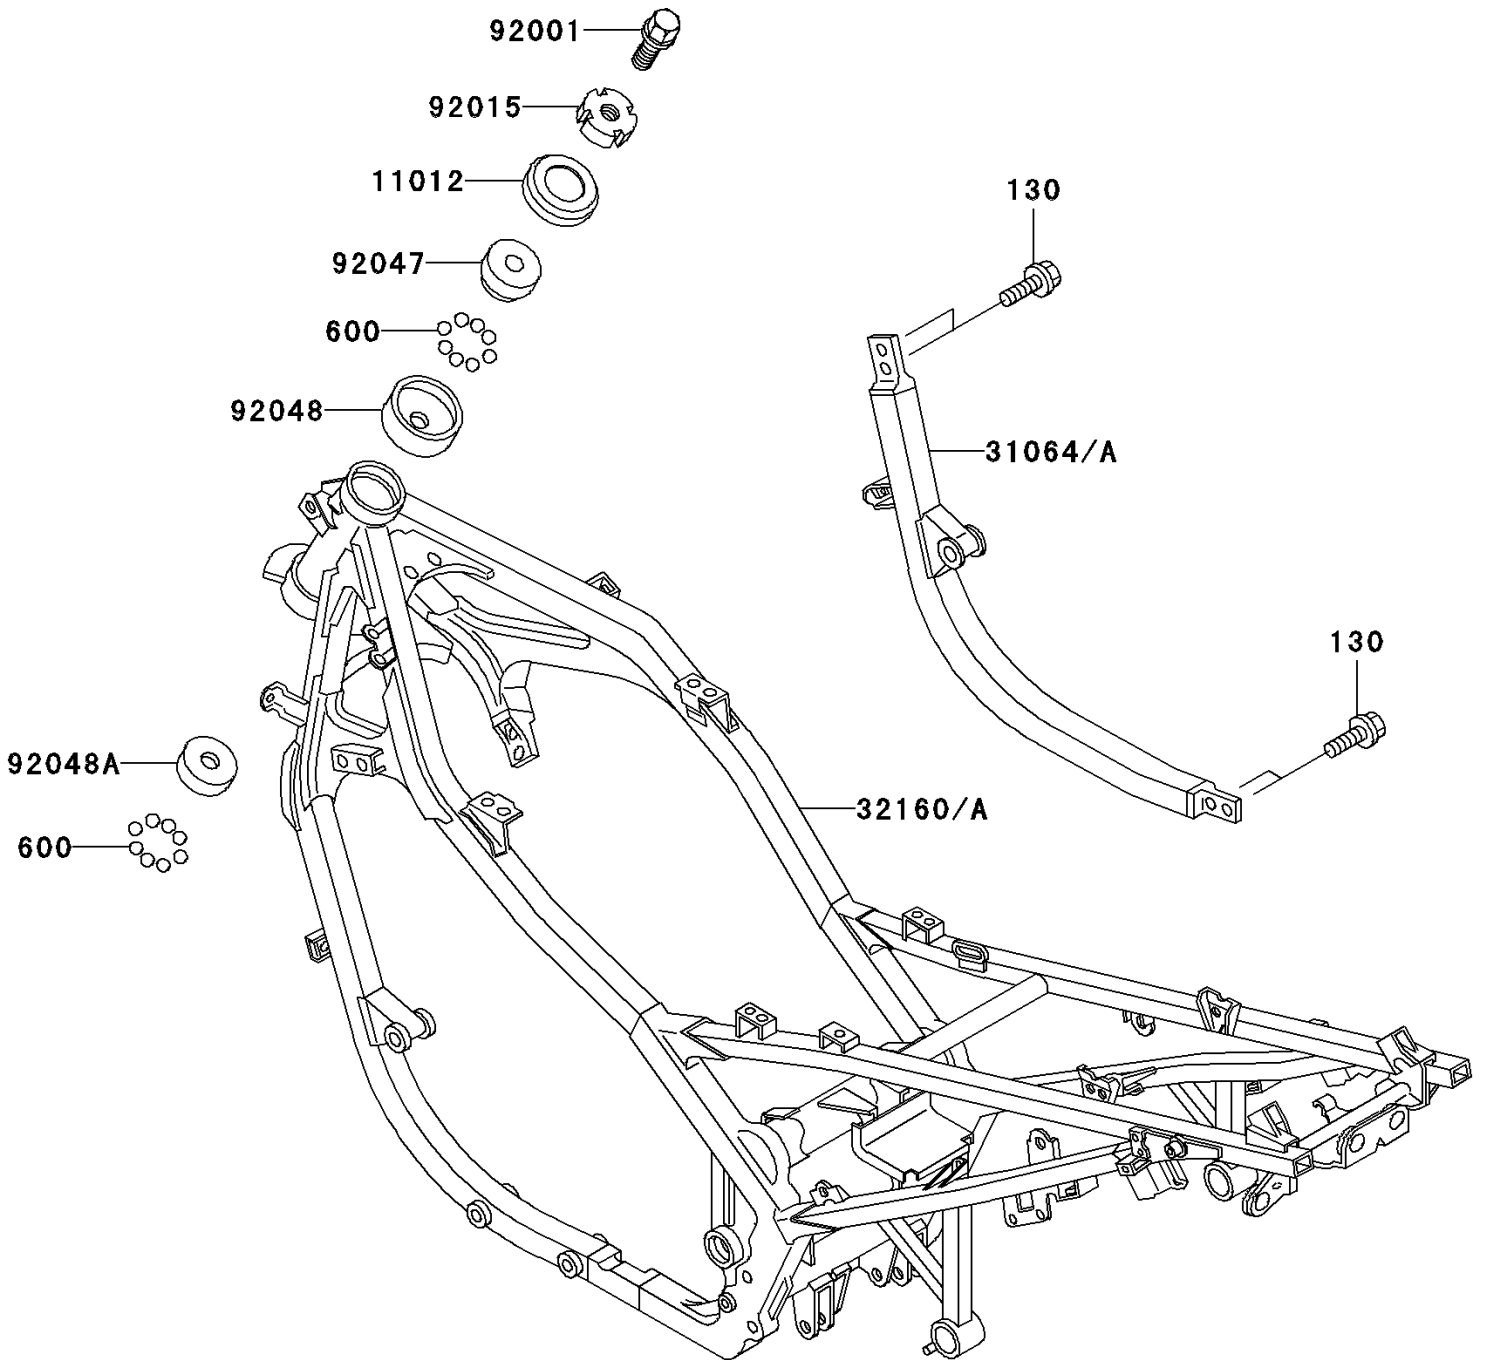

# 2007 Ninja® 500R PARTS DIAGRAM

Frame

F2120

## 2007 Ninja® 500R PARTS LIST

### Frame

ITEM NAME	PART NUMBER	QUANTITY
BOLT-FLANGED,10X20 (Ref # 130)	130BB1020	4
BALL-STEEL,1/4" (Ref # 600)	600A0800	39
CAP,STEERING STEM (Ref # 11012)	11012-1898	1
PIPE-COMP,DOWNTUBE,RH,BLACK (Ref # 31064)	31064-1155-10	1
FRAME-COMP,BLACK (Ref # 32160)	32160-1324-10	1
BOLT,FLANGED,16X22 (Ref # 92001)	92001-1488	1
NUT,30MM,BLACK (Ref # 92015)	92015-1301	1
RACE,STEERING STEM BEARING (Ref # 92047)	92047-011	1
RACE,STEERING STEM BEARING (Ref # 92048)	92048-006	1
RACE,STEERING STEM BEARING (Ref # 92048A)	92048-008	1