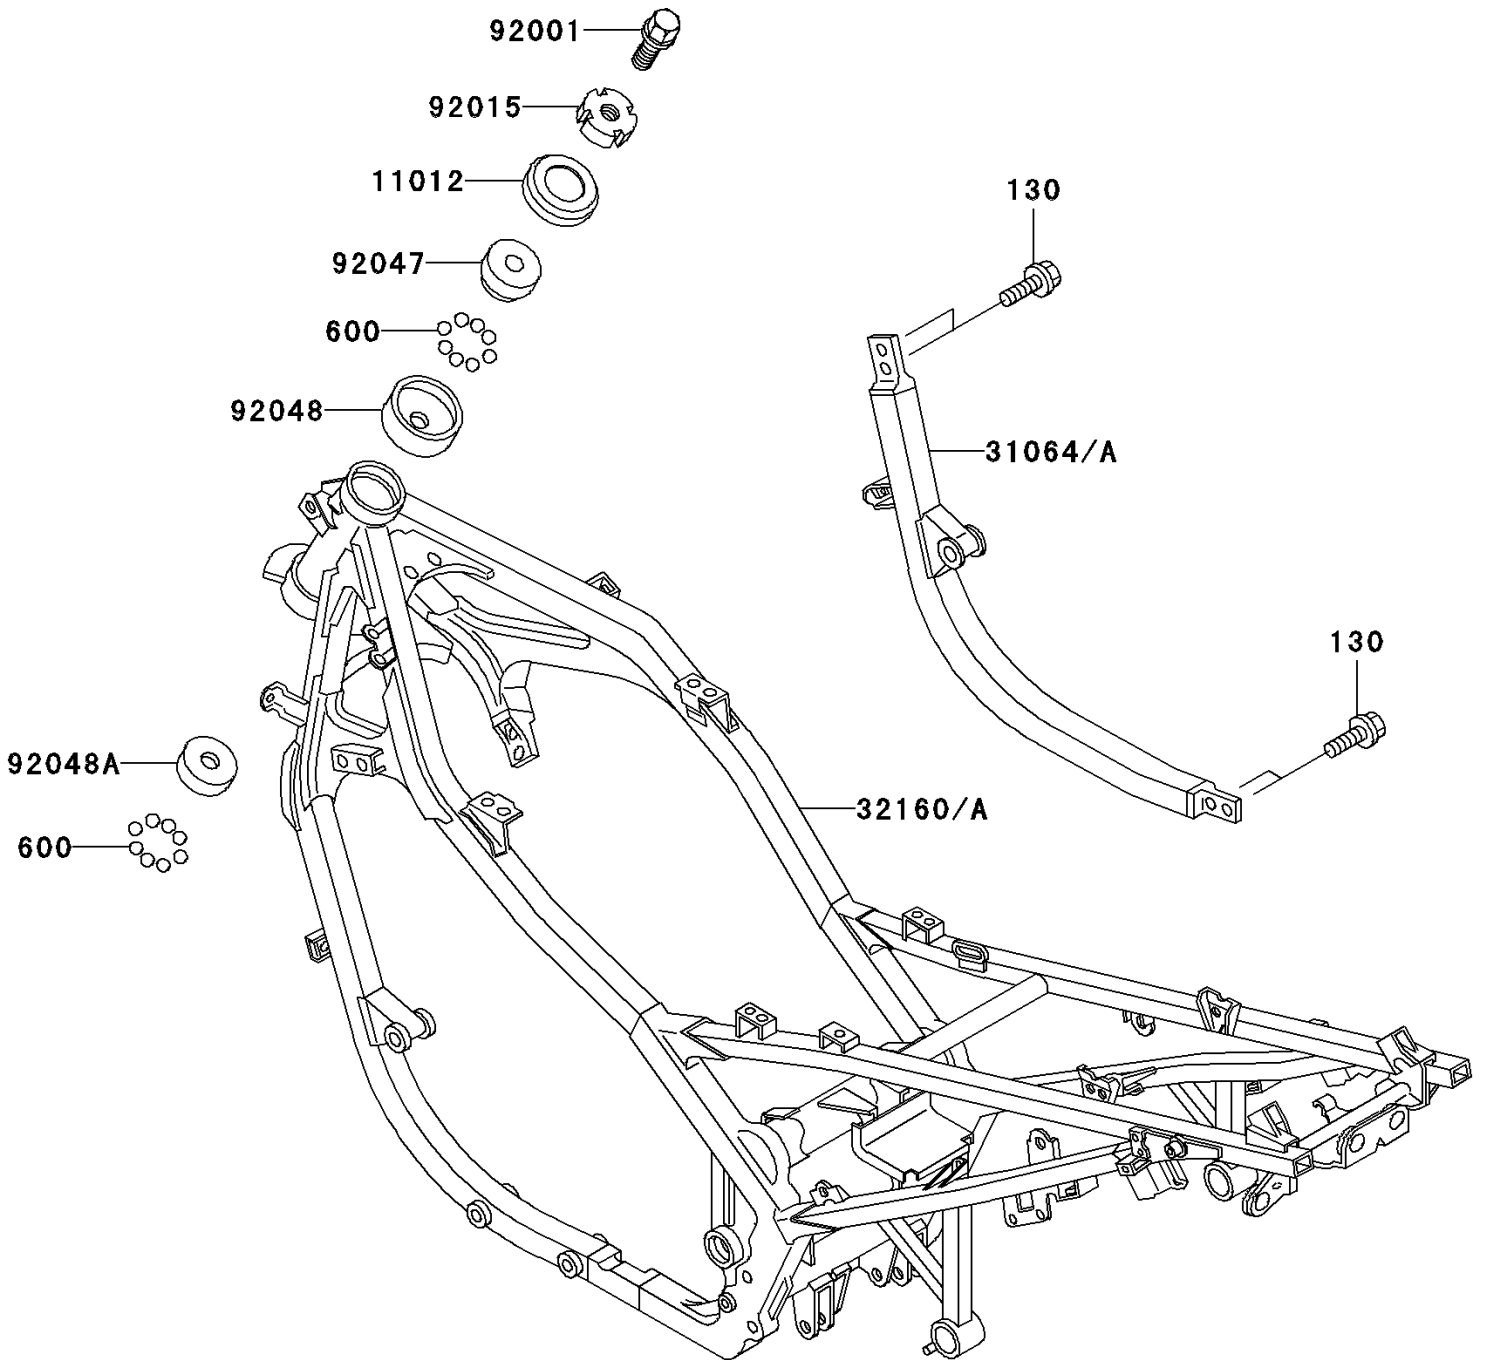

2008 Ninja® 500R PARTS DIAGRAM

Frame

F2120

2008 Ninja® 500R PARTS LIST

Frame

ITEM NAME	PART NUMBER	QUANTITY
BOLT-FLANGED,10X20 (Ref # 130)	130BB1020	4
BALL-STEEL,1/4" (Ref # 600)	600A0800	39
CAP,STEERING STEM (Ref # 11012)	11012-1898	1
PIPE-COMP,DOWNTUBE,RH,BLACK (Ref # 31064A)	31064-1155-18R	1
FRAME-COMP,BLACK (Ref # 32160A)	32160-1324-18R	1
BOLT,FLANGED,16X22 (Ref # 92001)	92001-1488	1
NUT,30MM,BLACK (Ref # 92015)	92015-1301	1
RACE,STEERING STEM BEARING (Ref # 92047)	92047-011	1
RACE,STEERING STEM BEARING (Ref # 92048)	92048-006	1
RACE,STEERING STEM BEARING (Ref # 92048A)	92048-008	1