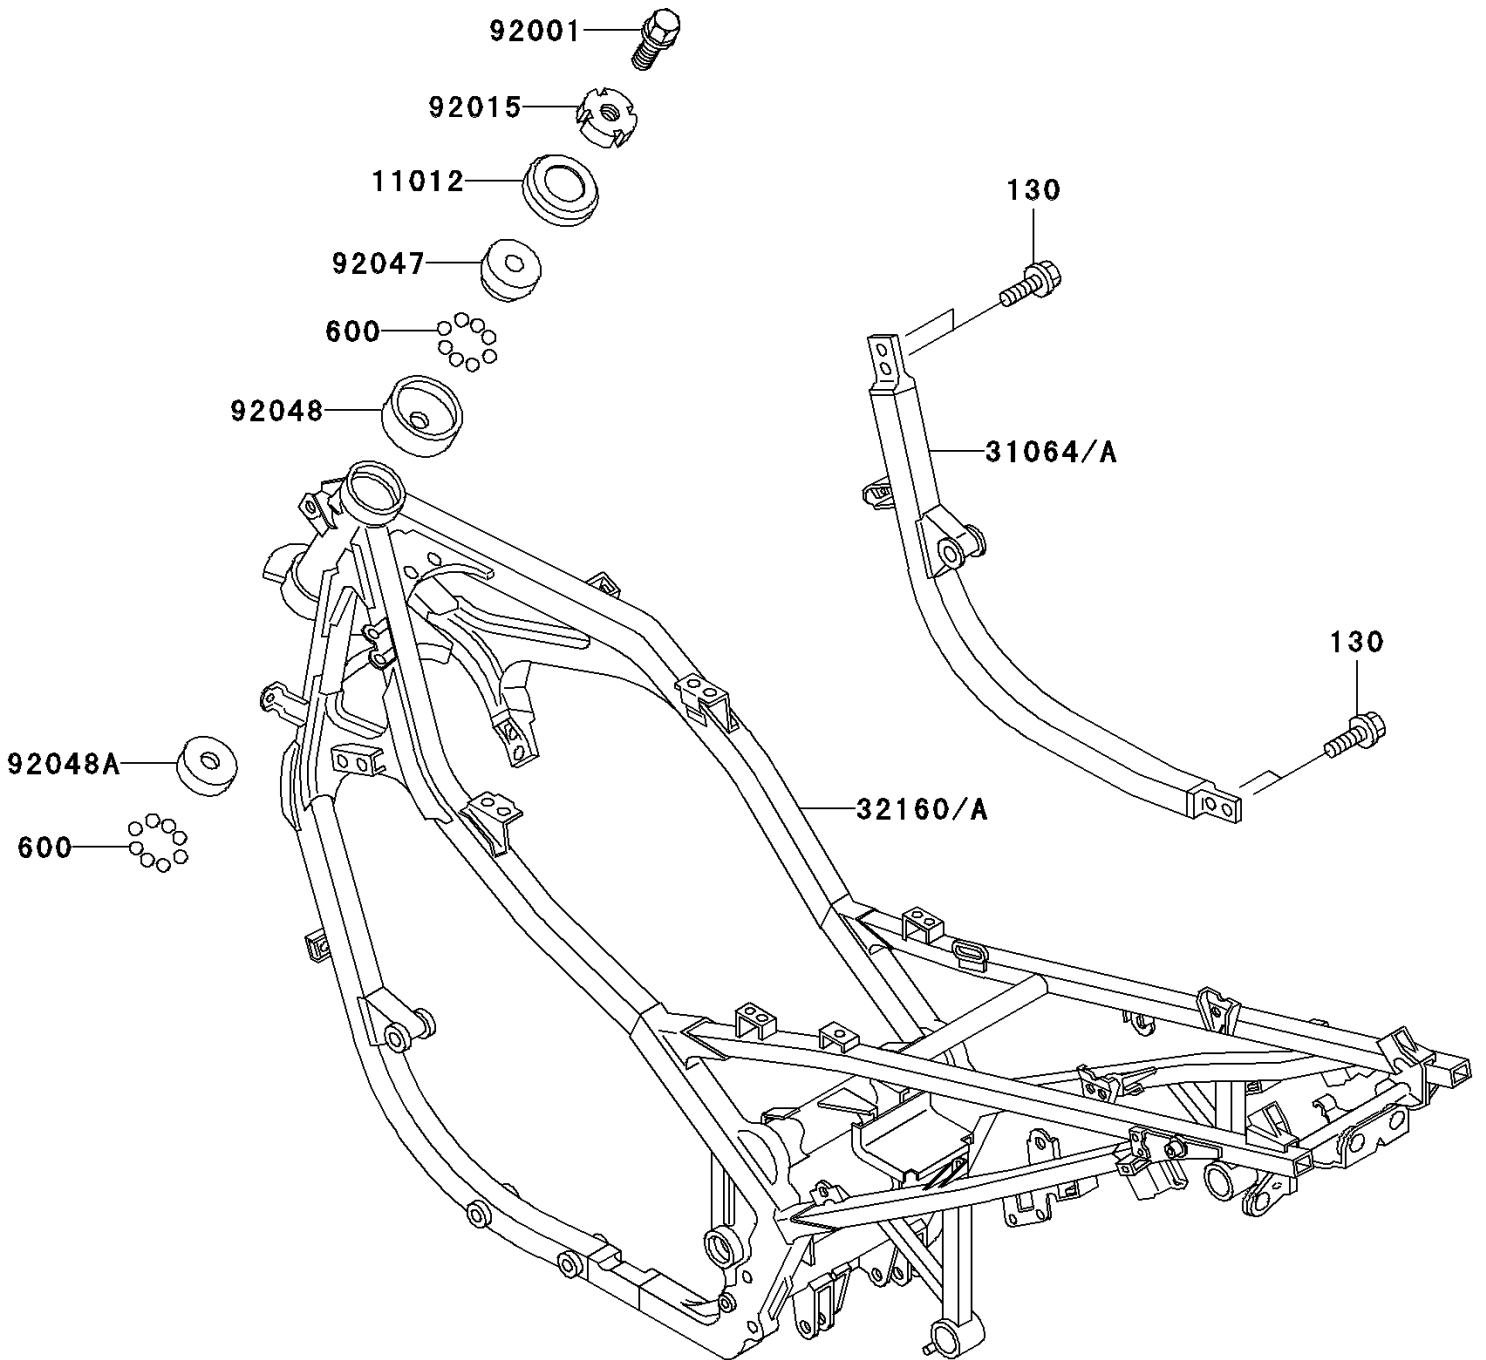

2009 Ninja® 500R PARTS DIAGRAM

Frame

F2120

2009 Ninja® 500R PARTS LIST

Frame

ITEM NAME	PART NUMBER	QUANTITY
BOLT-FLANGED,10X20 (Ref # 130)	130BB1020	4
BALL-STEEL,1/4" (Ref # 600)	600A0800	39
CAP,STEERING STEM (Ref # 11012)	11012-1898	1
PIPE-COMP,DOWNTUBE,RH,BLACK (Ref # 31064A)	31064-1155-18R	1
FRAME-COMP,BLACK (Ref # 32160A)	32160-1324-18R	1
BOLT,FLANGED,16X22 (Ref # 92001)	92001-1488	1
NUT,30MM,BLACK (Ref # 92015)	92015-1301	1
RACE,STEERING STEM BEARING (Ref # 92047)	92047-011	1
RACE,STEERING STEM BEARING (Ref # 92048)	92048-006	1
RACE,STEERING STEM BEARING (Ref # 92048A)	92048-008	1