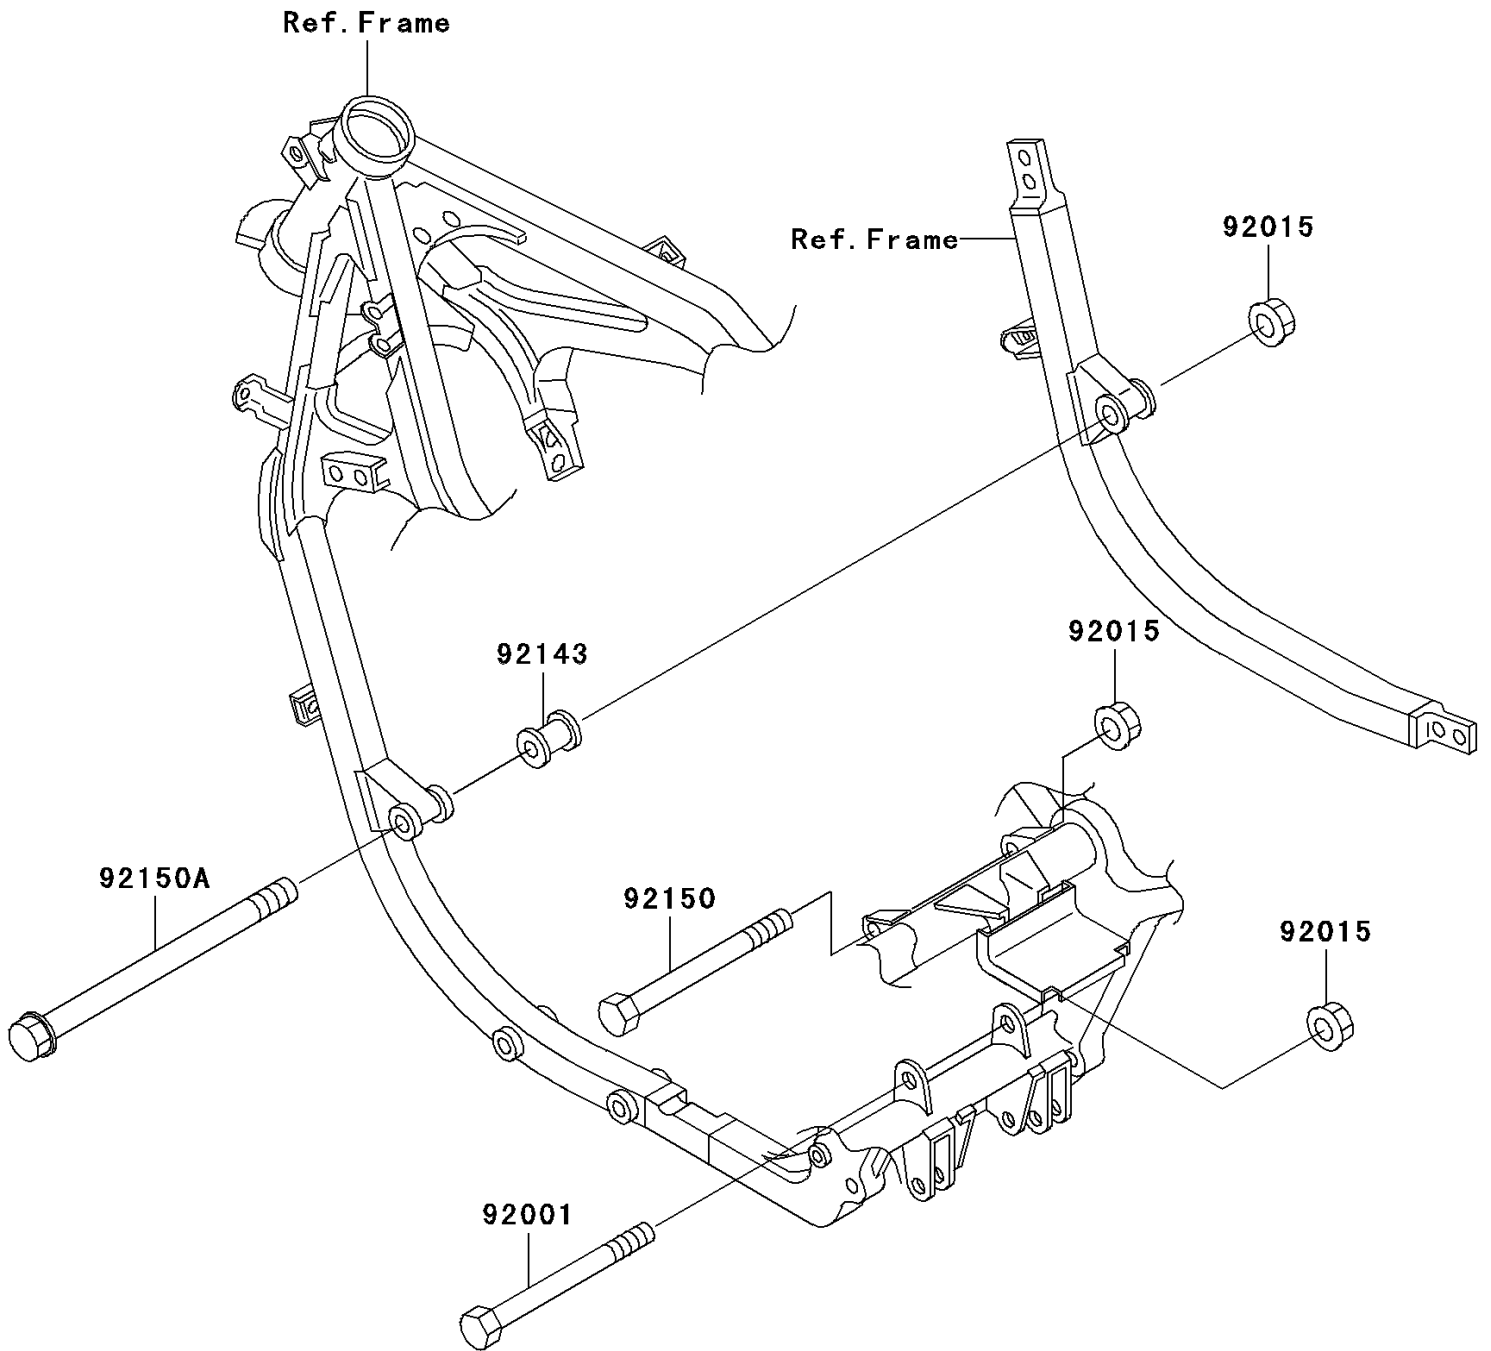

2006 Ninja® 500R PARTS DIAGRAM

Engine Mount

F2122

2006 Ninja® 500R PARTS LIST

Engine Mount

ITEM NAME	PART NUMBER	QUANTITY
BOLT,10X179 (Ref # 92001)	92001-1541	1
NUT,FLANGED,10MM (Ref # 92015)	92015-1180	3
COLLAR,L=34 (Ref # 92143)	92143-1276	1
BOLT,10X165 (Ref # 92150)	92150-1222	1
BOLT,FLANGED,10X295 (Ref # 92150A)	92150-1223	1