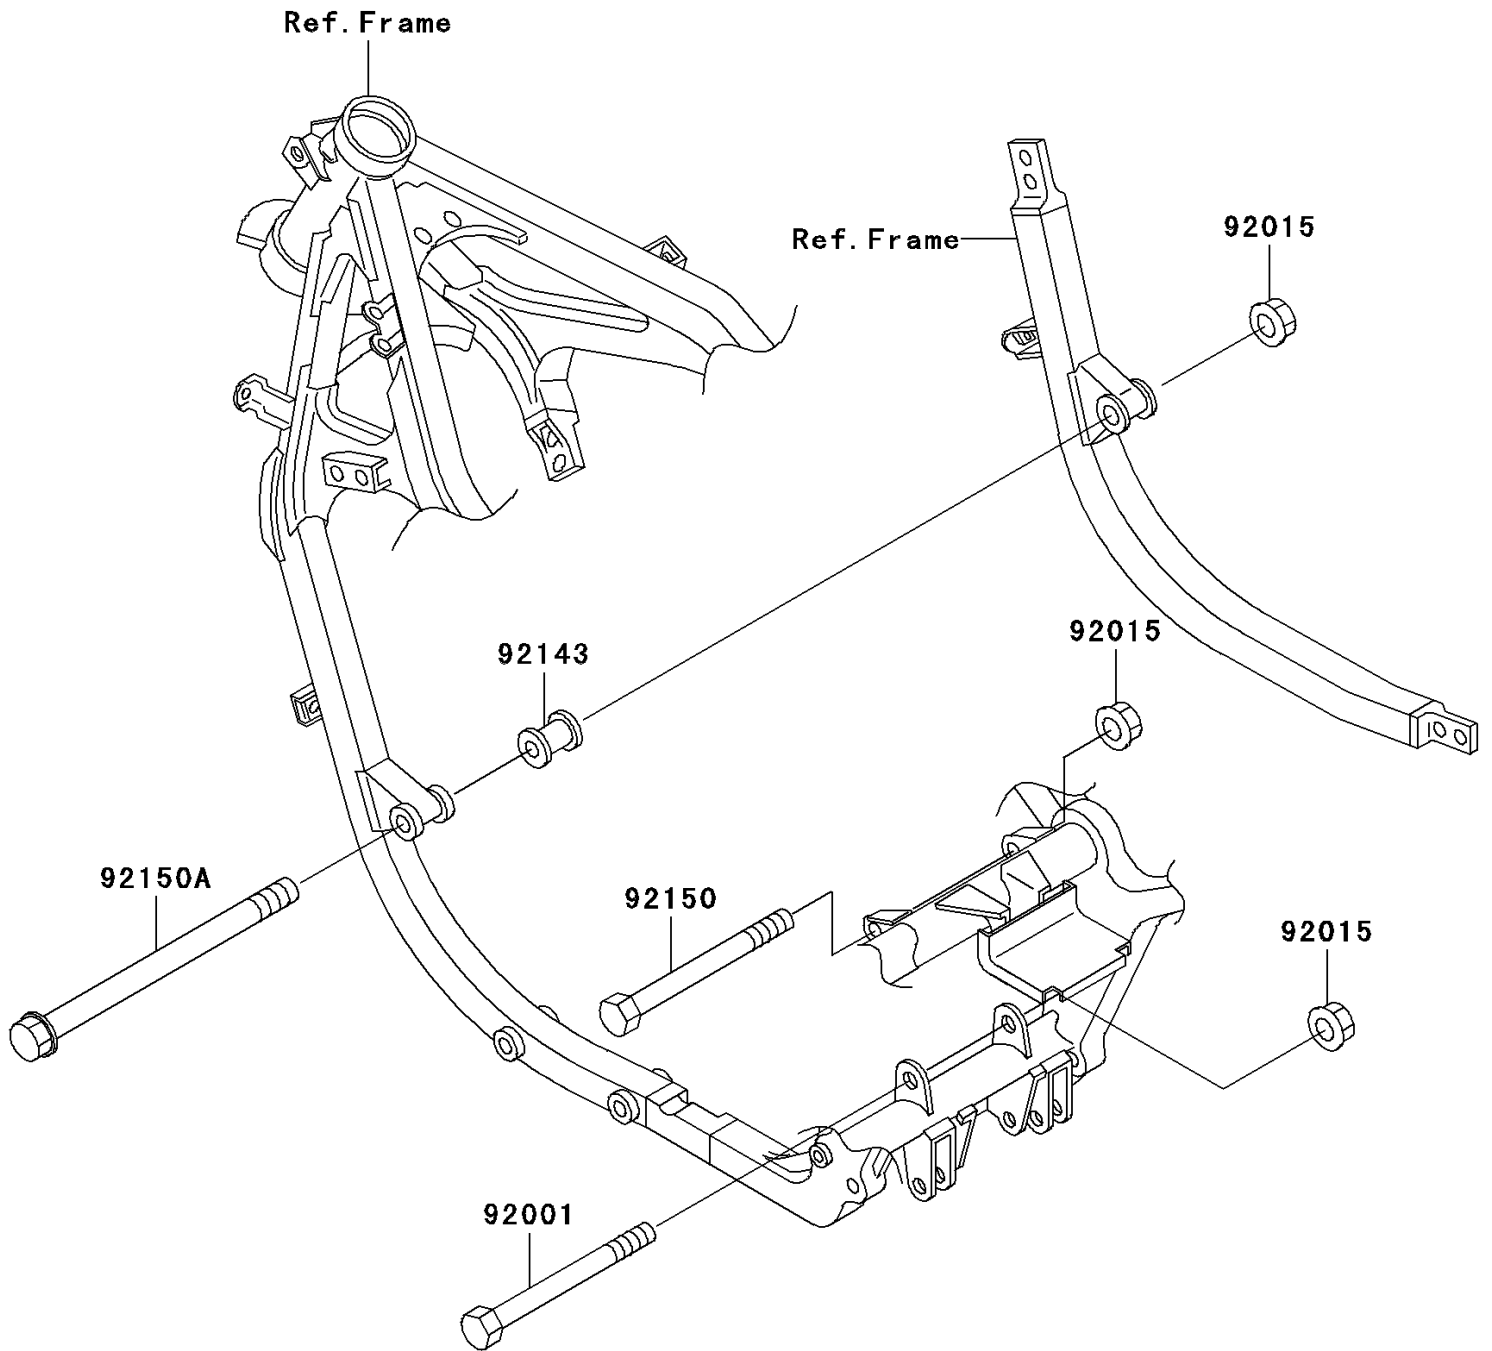

2006 Ninja® 500R PARTS DIAGRAM

Engine Mount

F2122

2006 Ninja® 500R PARTS LIST

Engine Mount

ITEM NAME	PART NUMBER	QUANTITY
BOLT,10X179 (Ref # 92001)	92001-1541	1
NUT,FLANGED,10MM (Ref # 92015)	92015-1180	3
COLLAR,L=34 (Ref # 92143)	92143-1276	1
BOLT,10X165 (Ref # 92150)	92150-1222	1
BOLT,FLANGED,10X295 (Ref # 92150A)	92150-1223	1