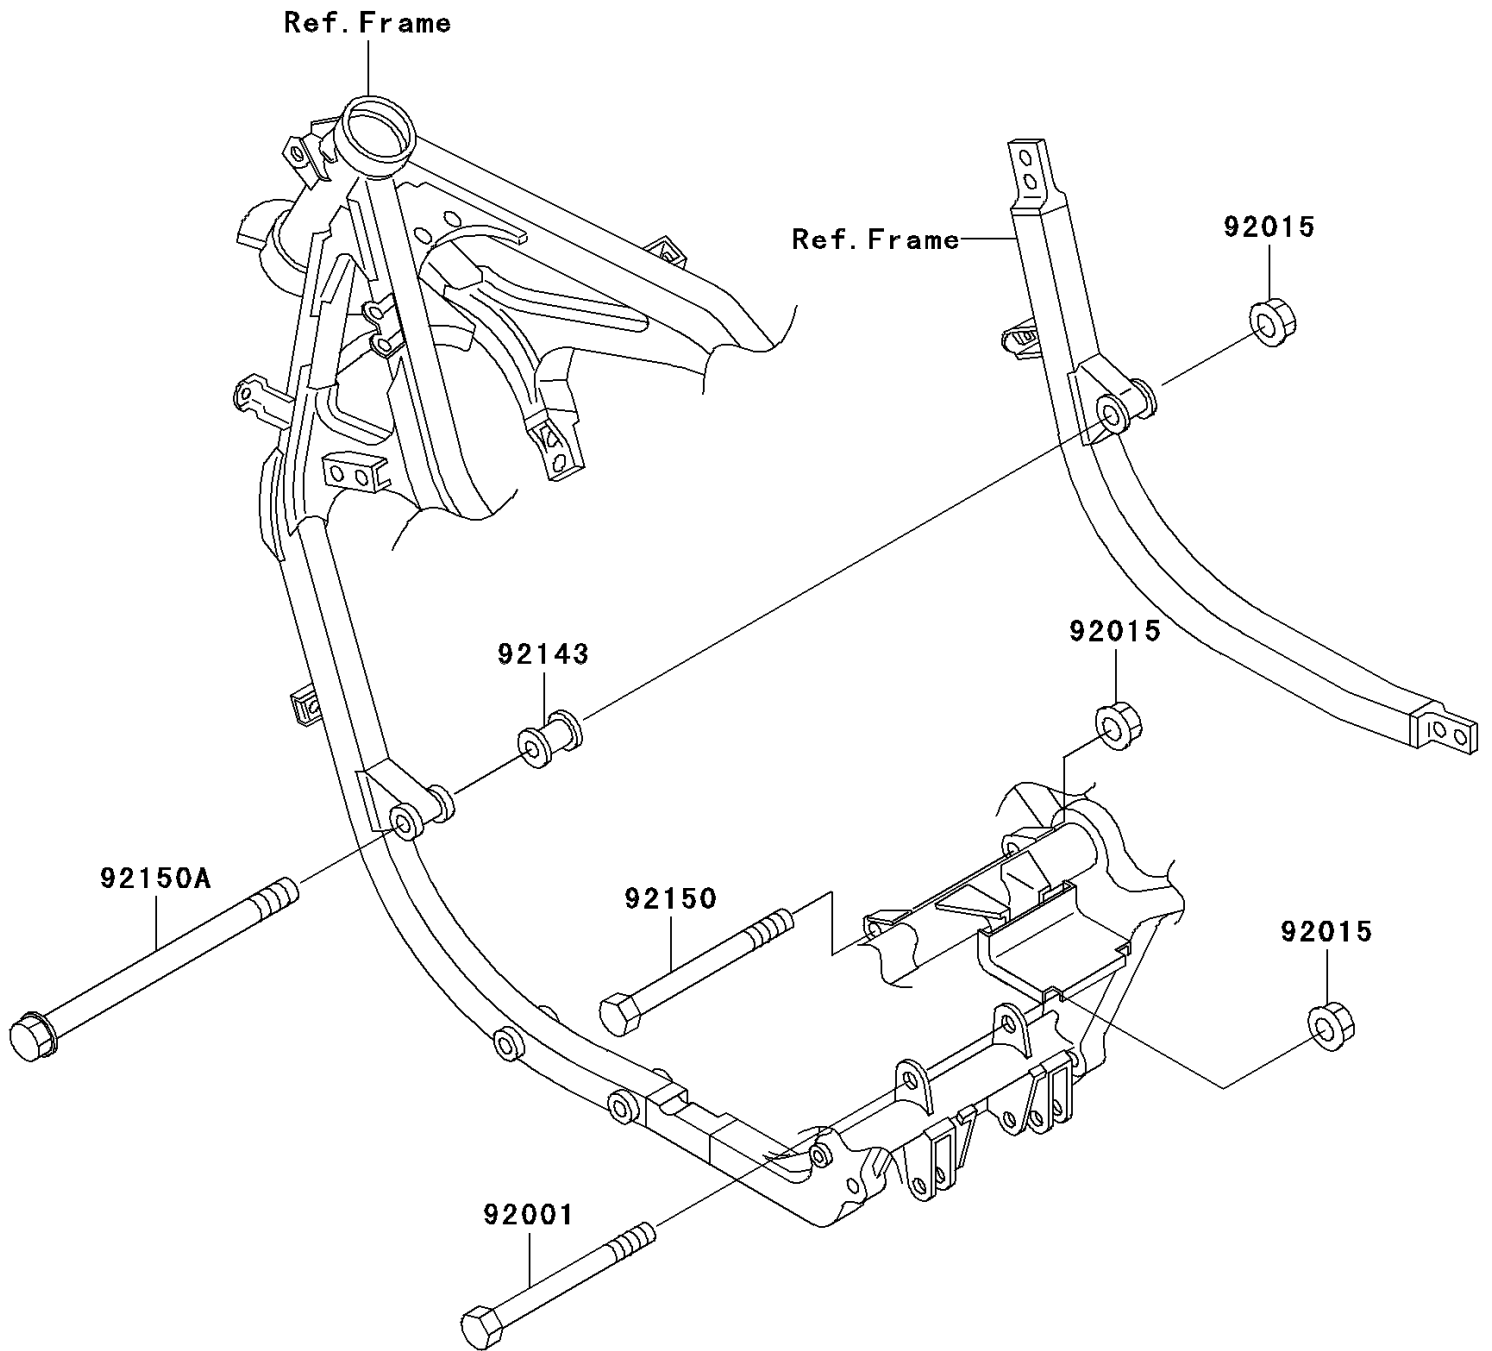

# 2008 Ninja<sup>®</sup> 500R PARTS DIAGRAM

Engine Mount

F2122

## 2008 Ninja® 500R PARTS LIST

### Engine Mount

ITEM NAME	PART NUMBER	QUANTITY
BOLT,10X179 (Ref # 92001)	92001-1541	1
NUT,FLANGED,10MM (Ref # 92015)	92015-1180	3
COLLAR,L=34 (Ref # 92143)	92143-1276	1
BOLT,10X165 (Ref # 92150)	92150-1222	1
BOLT,FLANGED,10X295 (Ref # 92150A)	92150-1223	1