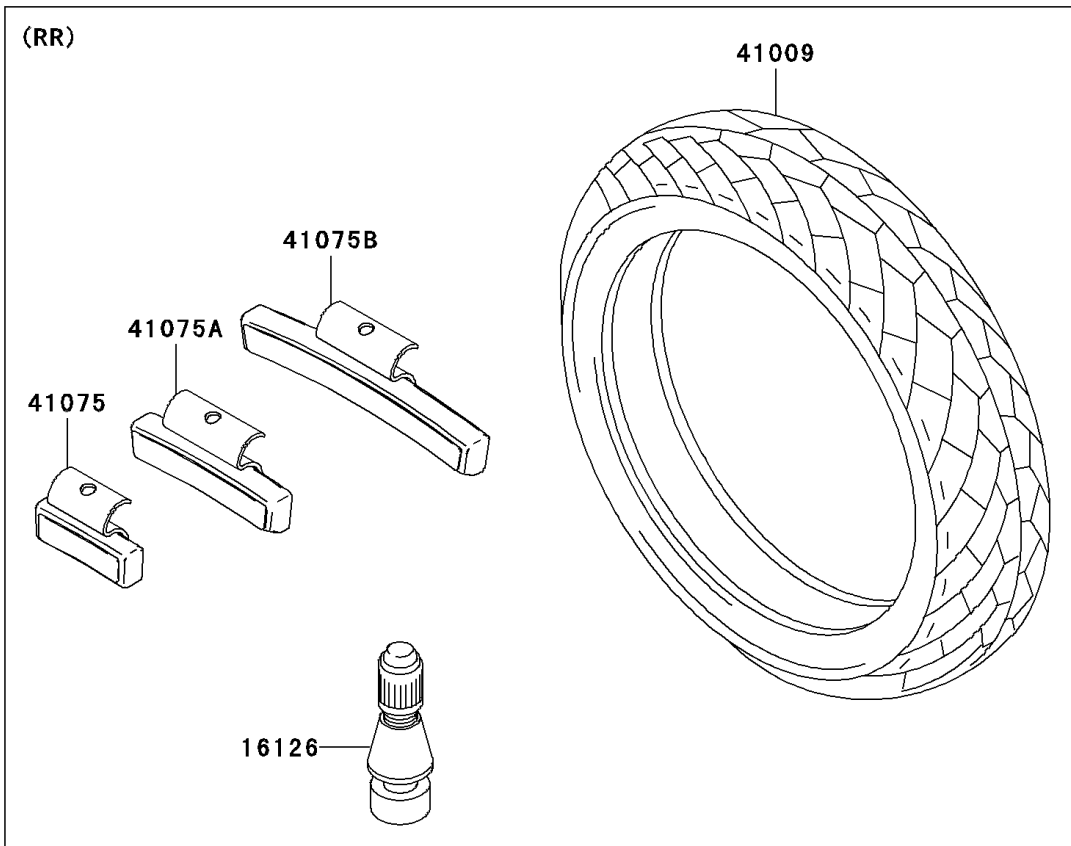

# 2007 Ninja® 500R PARTS DIAGRAM

Tires

F2210

## 2007 Ninja® 500R PARTS LIST

### Tires

ITEM NAME	PART NUMBER	QUANTITY
VALVE,TIRE (Ref # 16126)	16126-1140	2
TIRE,FR,110/70-17 54H,G549(BS) (Ref # 41002)	41002-1981	1
TIRE,RR,130/70-17 62H,G550(BS) (Ref # 41009)	41009-1325	1
BALANCER-WHEEL,10G,SILVER (Ref # 41075)	41075-0014	AR
BALANCER-WHEEL,20G,SILVER (Ref # 41075A)	41075-0015	AR
BALANCER-WHEEL,30G,SILVER (Ref # 41075B)	41075-0016	AR